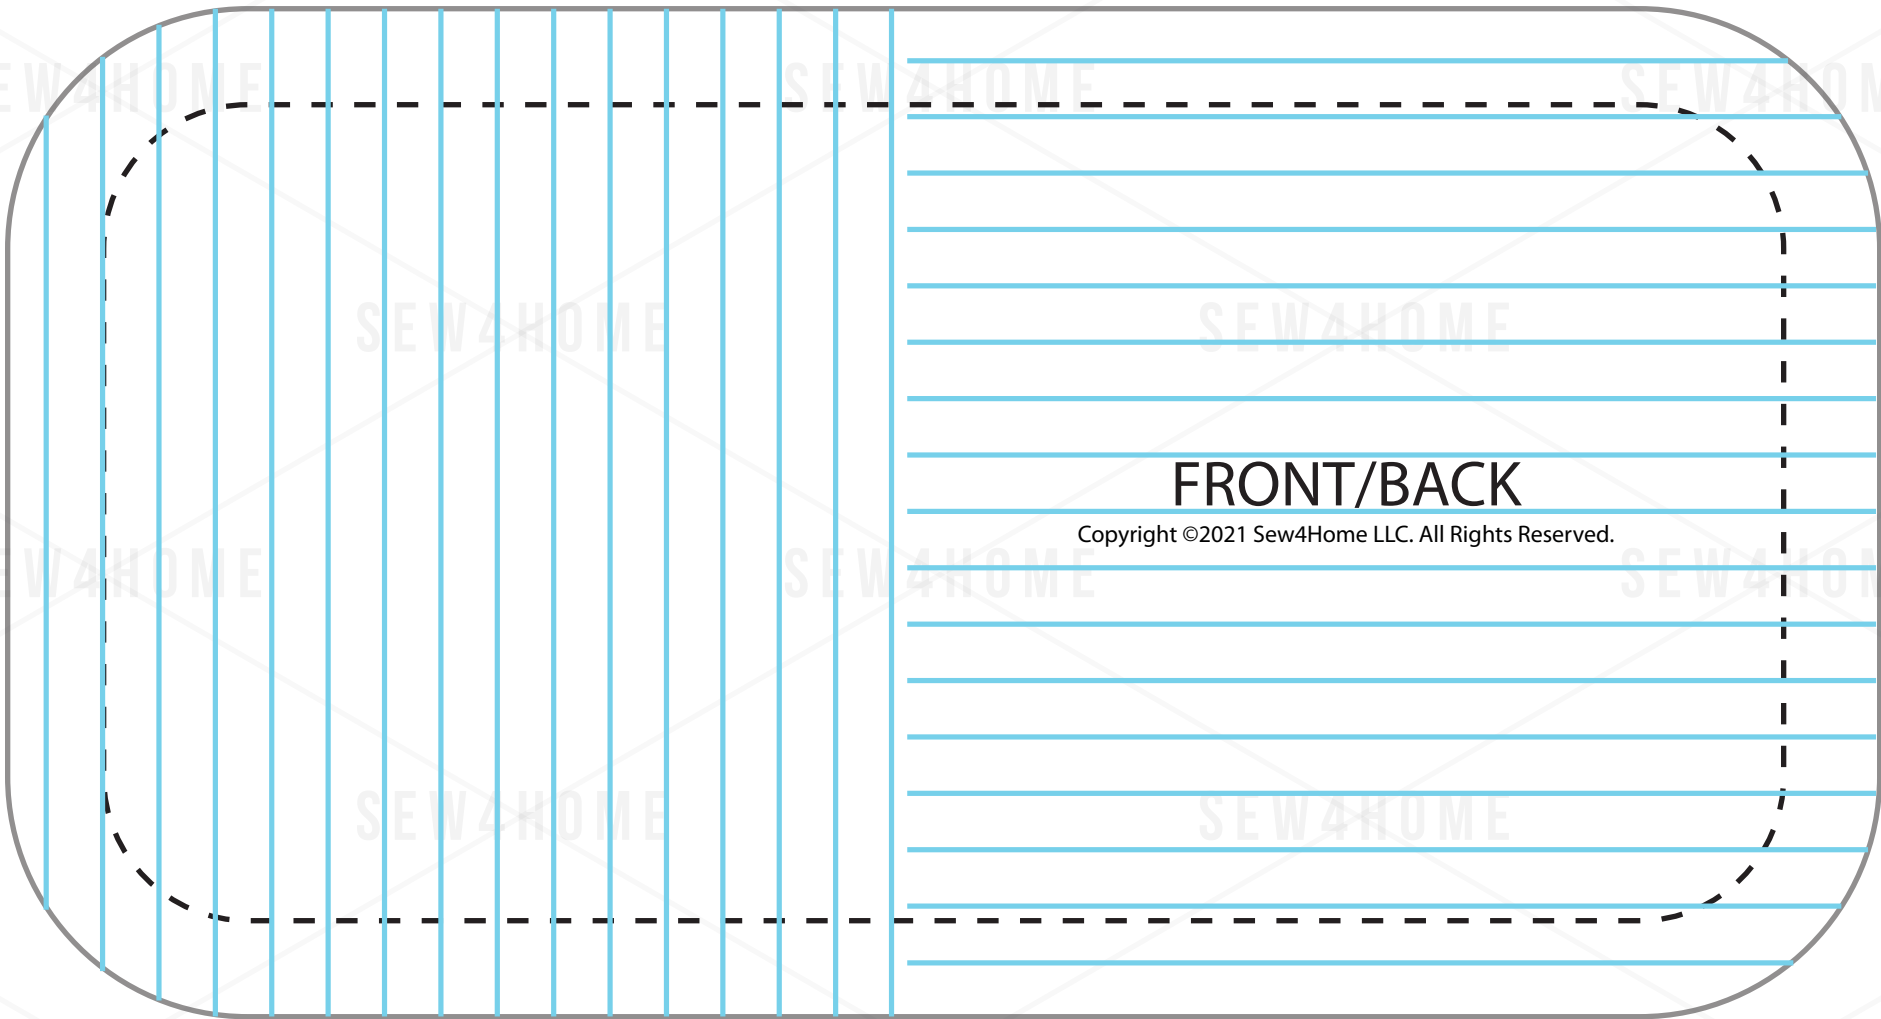

CONFIRM YOUR PRINTER OUTPUT IS ACCURATE. THIS BAR IS EXACTLY 6 INCHES LONG.

FRONT/BACK

Copyright ©2021 Sew4Home LLC. All Rights Reserved.

SEW4HOME

EXPLORE. INSPIRE. MAKE.

CONFIRM YOUR PRINTER OUTPUT IS ACCURATE. THIS BAR IS EXACTLY 6 INCHES LONG.

ZIPPER PANEL A

Copyright ©2021 Sew4Home LLC. All Rights Reserved.

ZIPPER PANEL B

Copyright ©2021 Sew4Home LLC. All Rights Reserved.

SEW4HOME

EXPLORE. INSPIRE. MAKE.

CONFIRM YOUR PRINTER OUTPUT IS ACCURATE. THIS BAR IS EXACTLY 6 INCHES LONG.

BASE PANEL B

Copyright ©2021 Sew4Home LLC. All Rights Reserved.

SEW4HOME

EXPLORE. INSPIRE. MAKE.

BASE PANEL A

Copyright ©2021 Sew4Home LLC. All Rights Reserved.

CONFIRM YOUR PRINTER OUTPUT IS ACCURATE. THIS BAR IS EXACTLY 6 INCHES LONG.