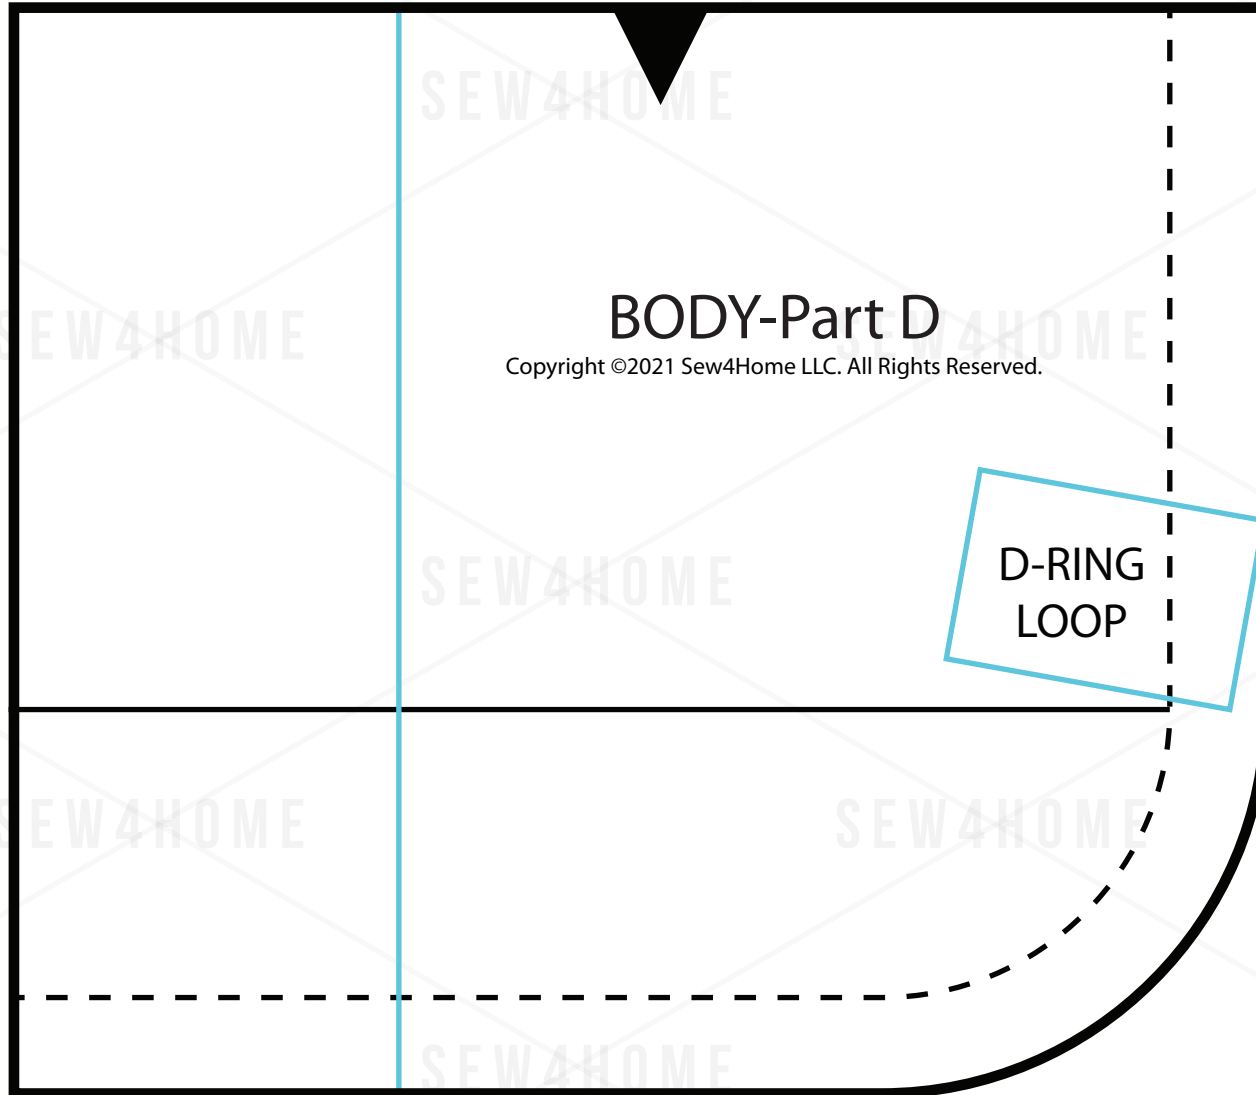

SEW4HOME

SEW4HOME

BODY-Part D

Copyright ©2021 Sew4Home LLC. All Rights Reserved.

D-RING
LOOP

SEW4HOME

EXPLORE. INSPIRE. MAKE.

CONFIRM YOUR PRINTER OUTPUT IS ACCURATE. THIS BAR IS EXACTLY 6 INCHES LONG.