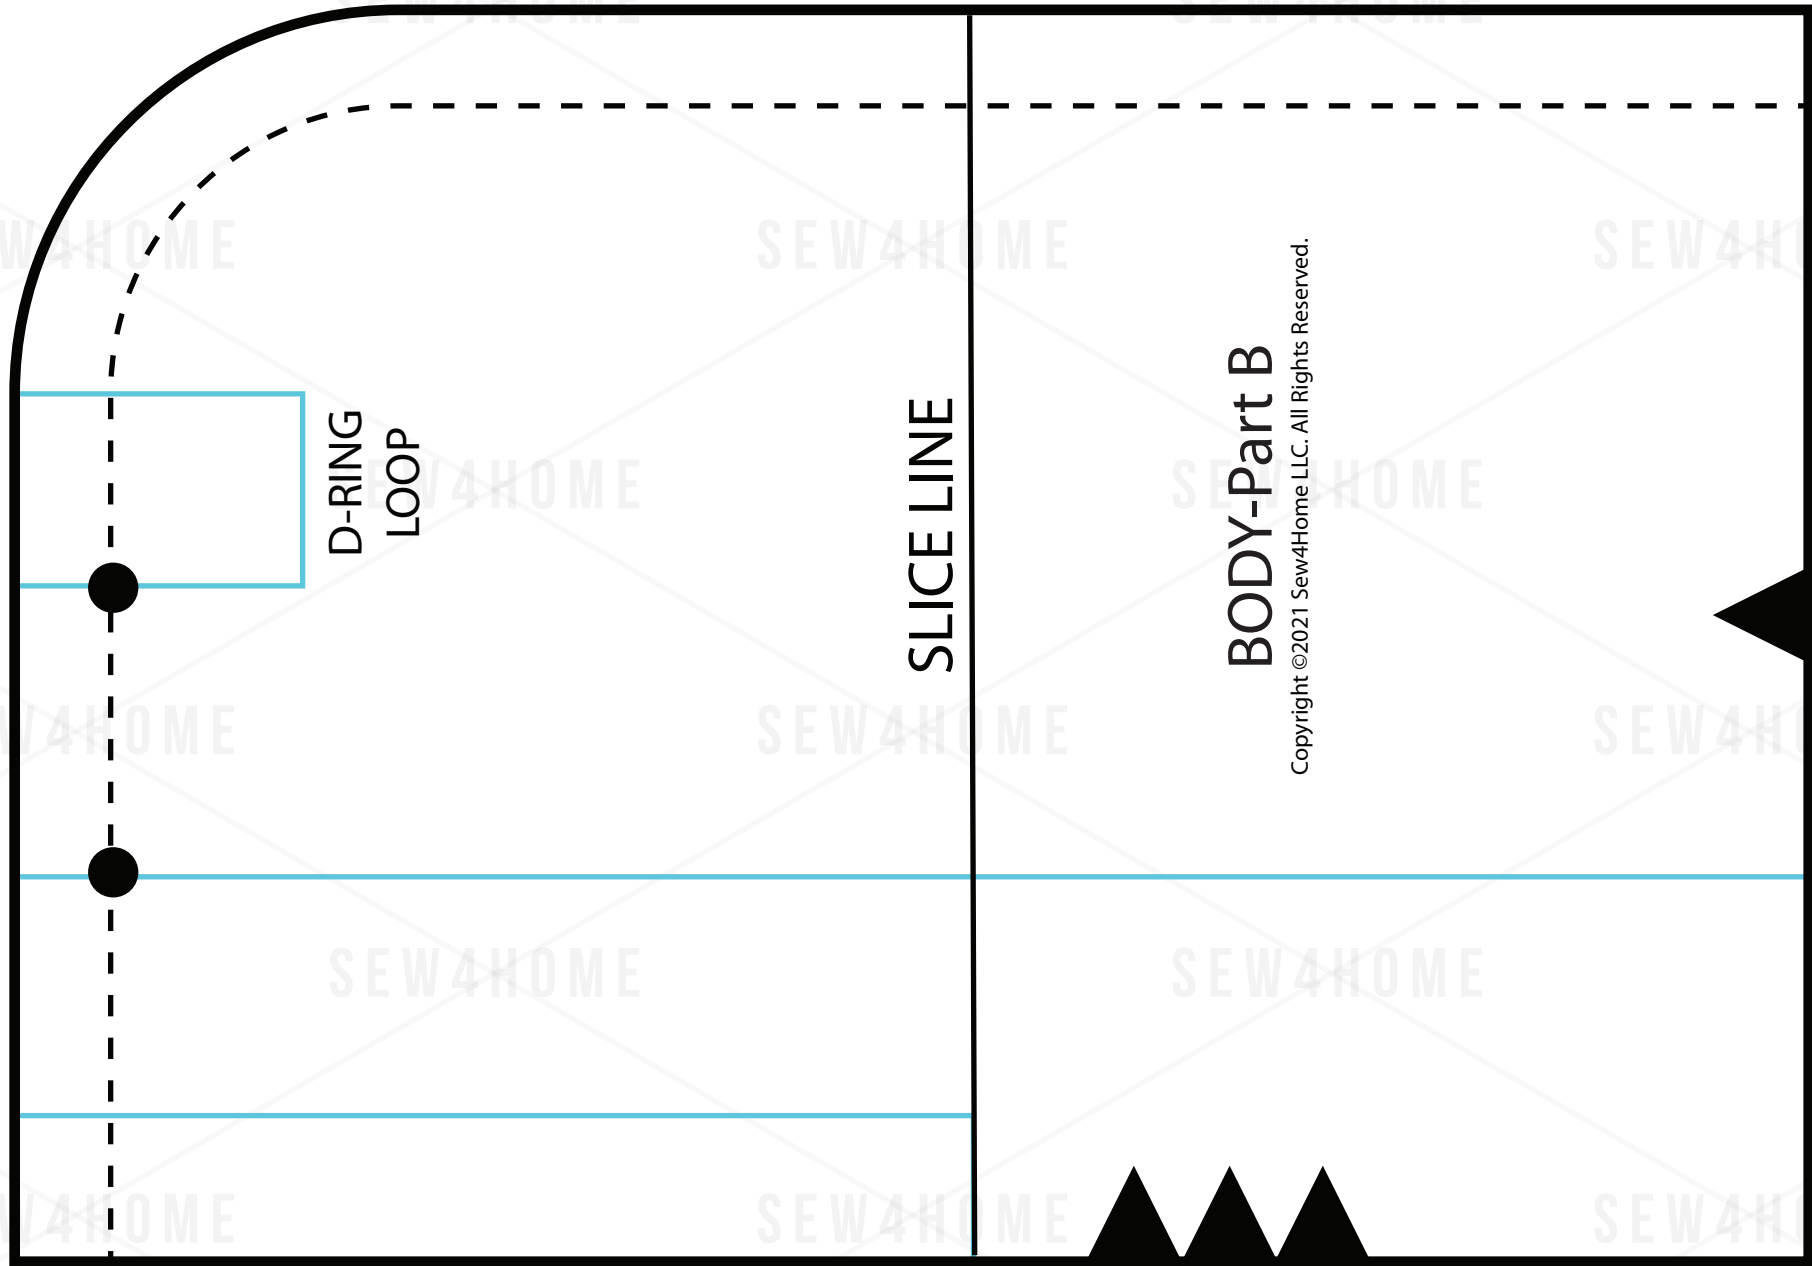

1-1/2" Stripe

4" Stripe

HANDLE

### BODY-Part A

Copyright ©2021 Sew4Home LLC. All Rights Reserved.

**SEW4HOME**

EXPLORE. INSPIRE. MAKE.

CONFIRM YOUR PRINTER OUTPUT IS ACCURATE. THIS BAR IS EXACTLY 6 INCHES LONG.

**BODY-Part B**

Copyright ©2021 Sew4Home LLC. All Rights Reserved.

**SEW4HOME**

EXPLORE. INSPIRE. MAKE.

CONFIRM YOUR PRINTER OUTPUT IS ACCURATE. THIS BAR IS EXACTLY 6 INCHES LONG.

SEW4HOME

SEW4HOME