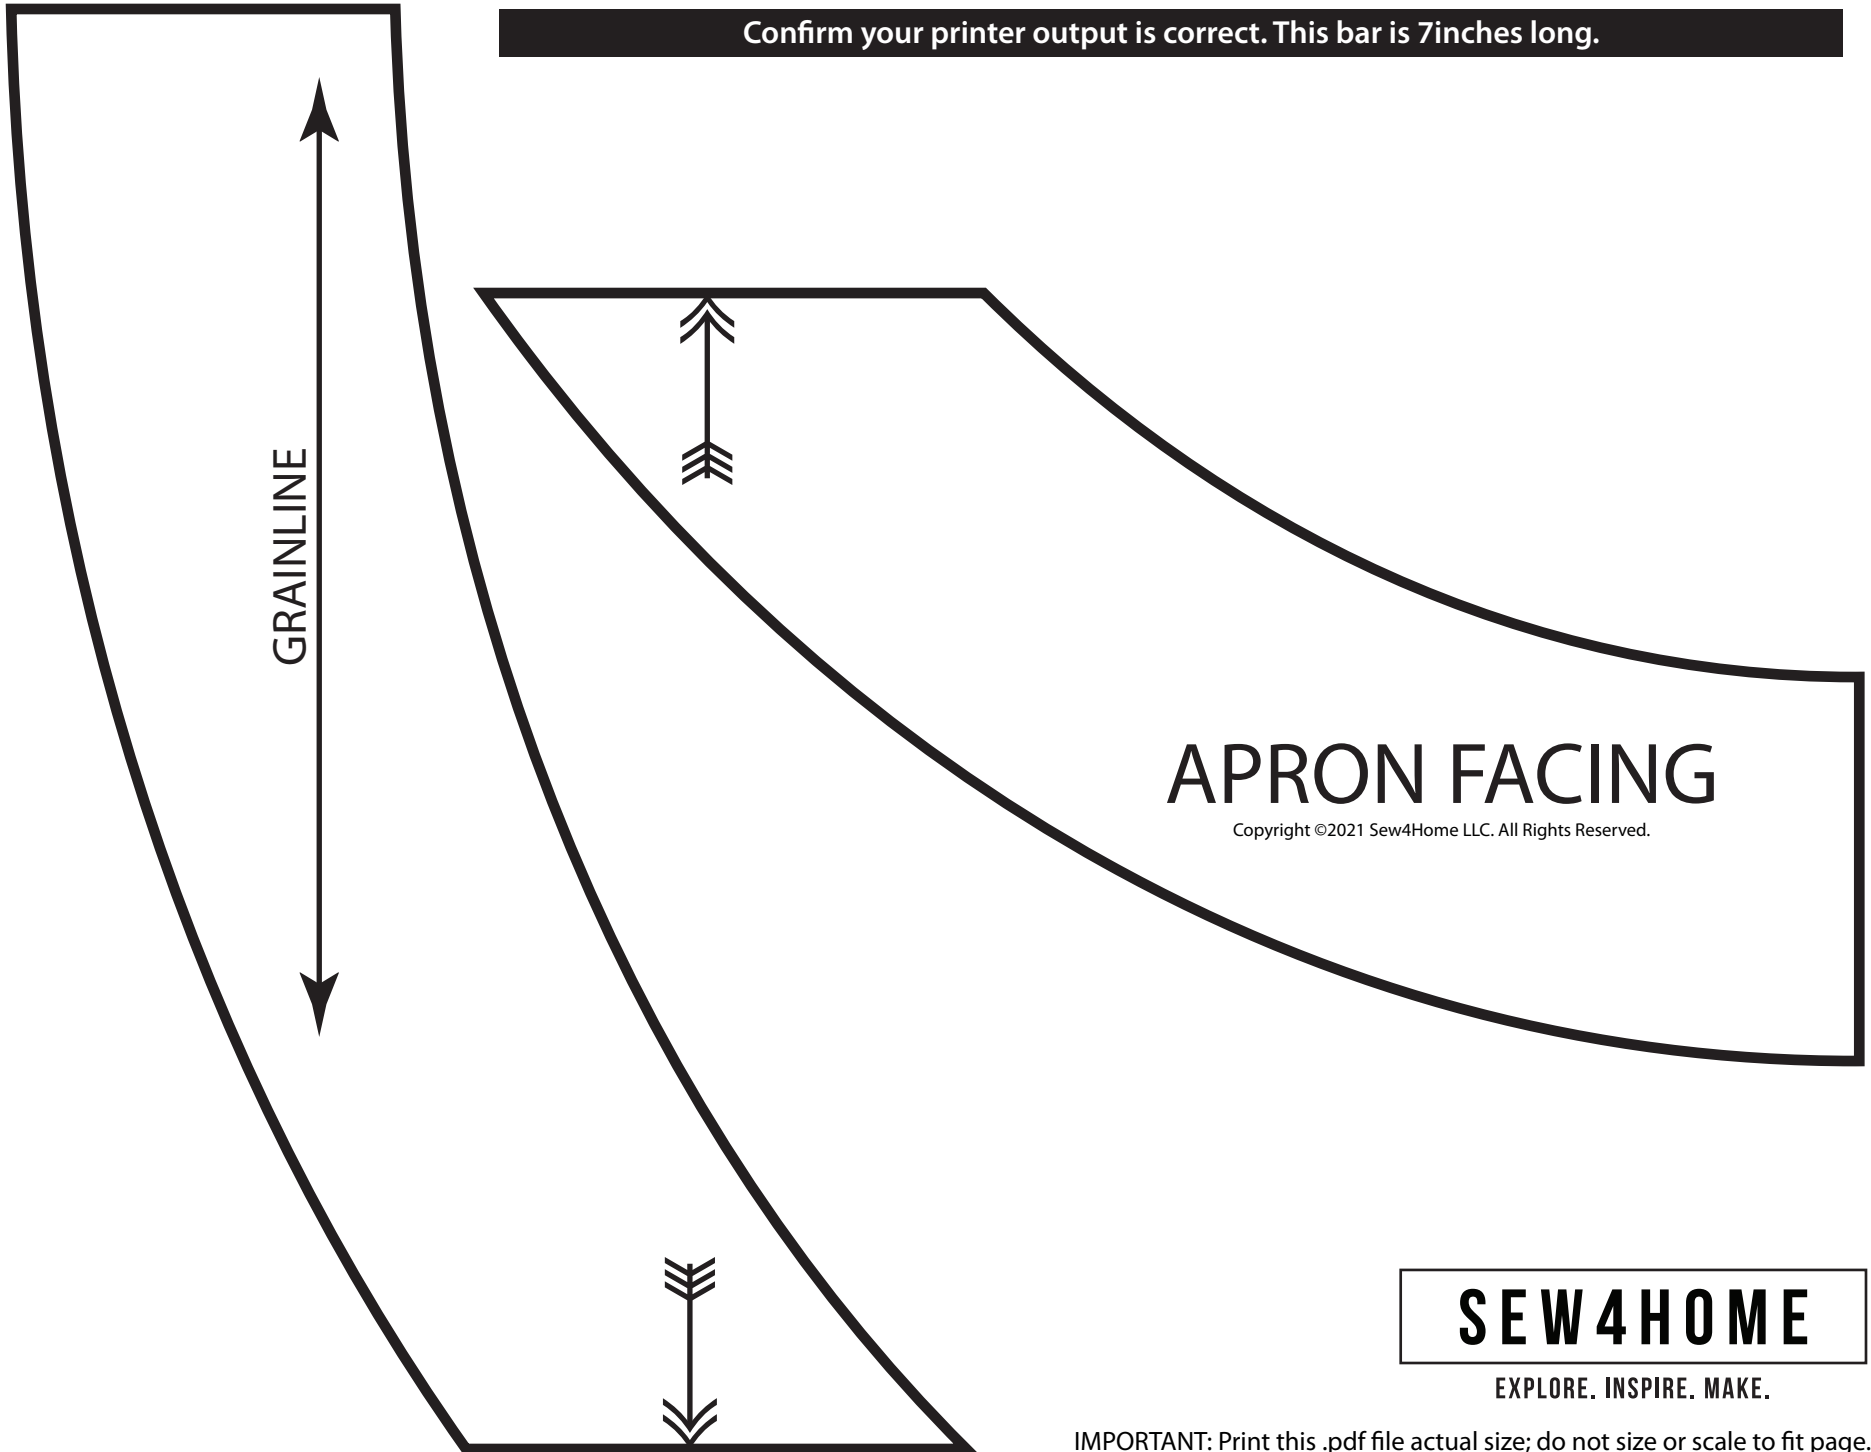

Align Side

Confirm your printer output is correct. This bar is 7inches long.

Align Top

BIB CUTAWAY

Copyright ©2021 Sew4Home LLC. All Rights Reserved.

SEW4HOME

EXPLORE. INSPIRE. MAKE.

IMPORTANT: Print this .pdf file actual size; do not size or scale to fit page.

Confirm your printer output is correct. This bar is 7inches long.

APRON FACING

Copyright ©2021 Sew4Home LLC. All Rights Reserved.

SEW4HOME

EXPLORE. INSPIRE. MAKE.

IMPORTANT: Print this .pdf file actual size; do not size or scale to fit page.