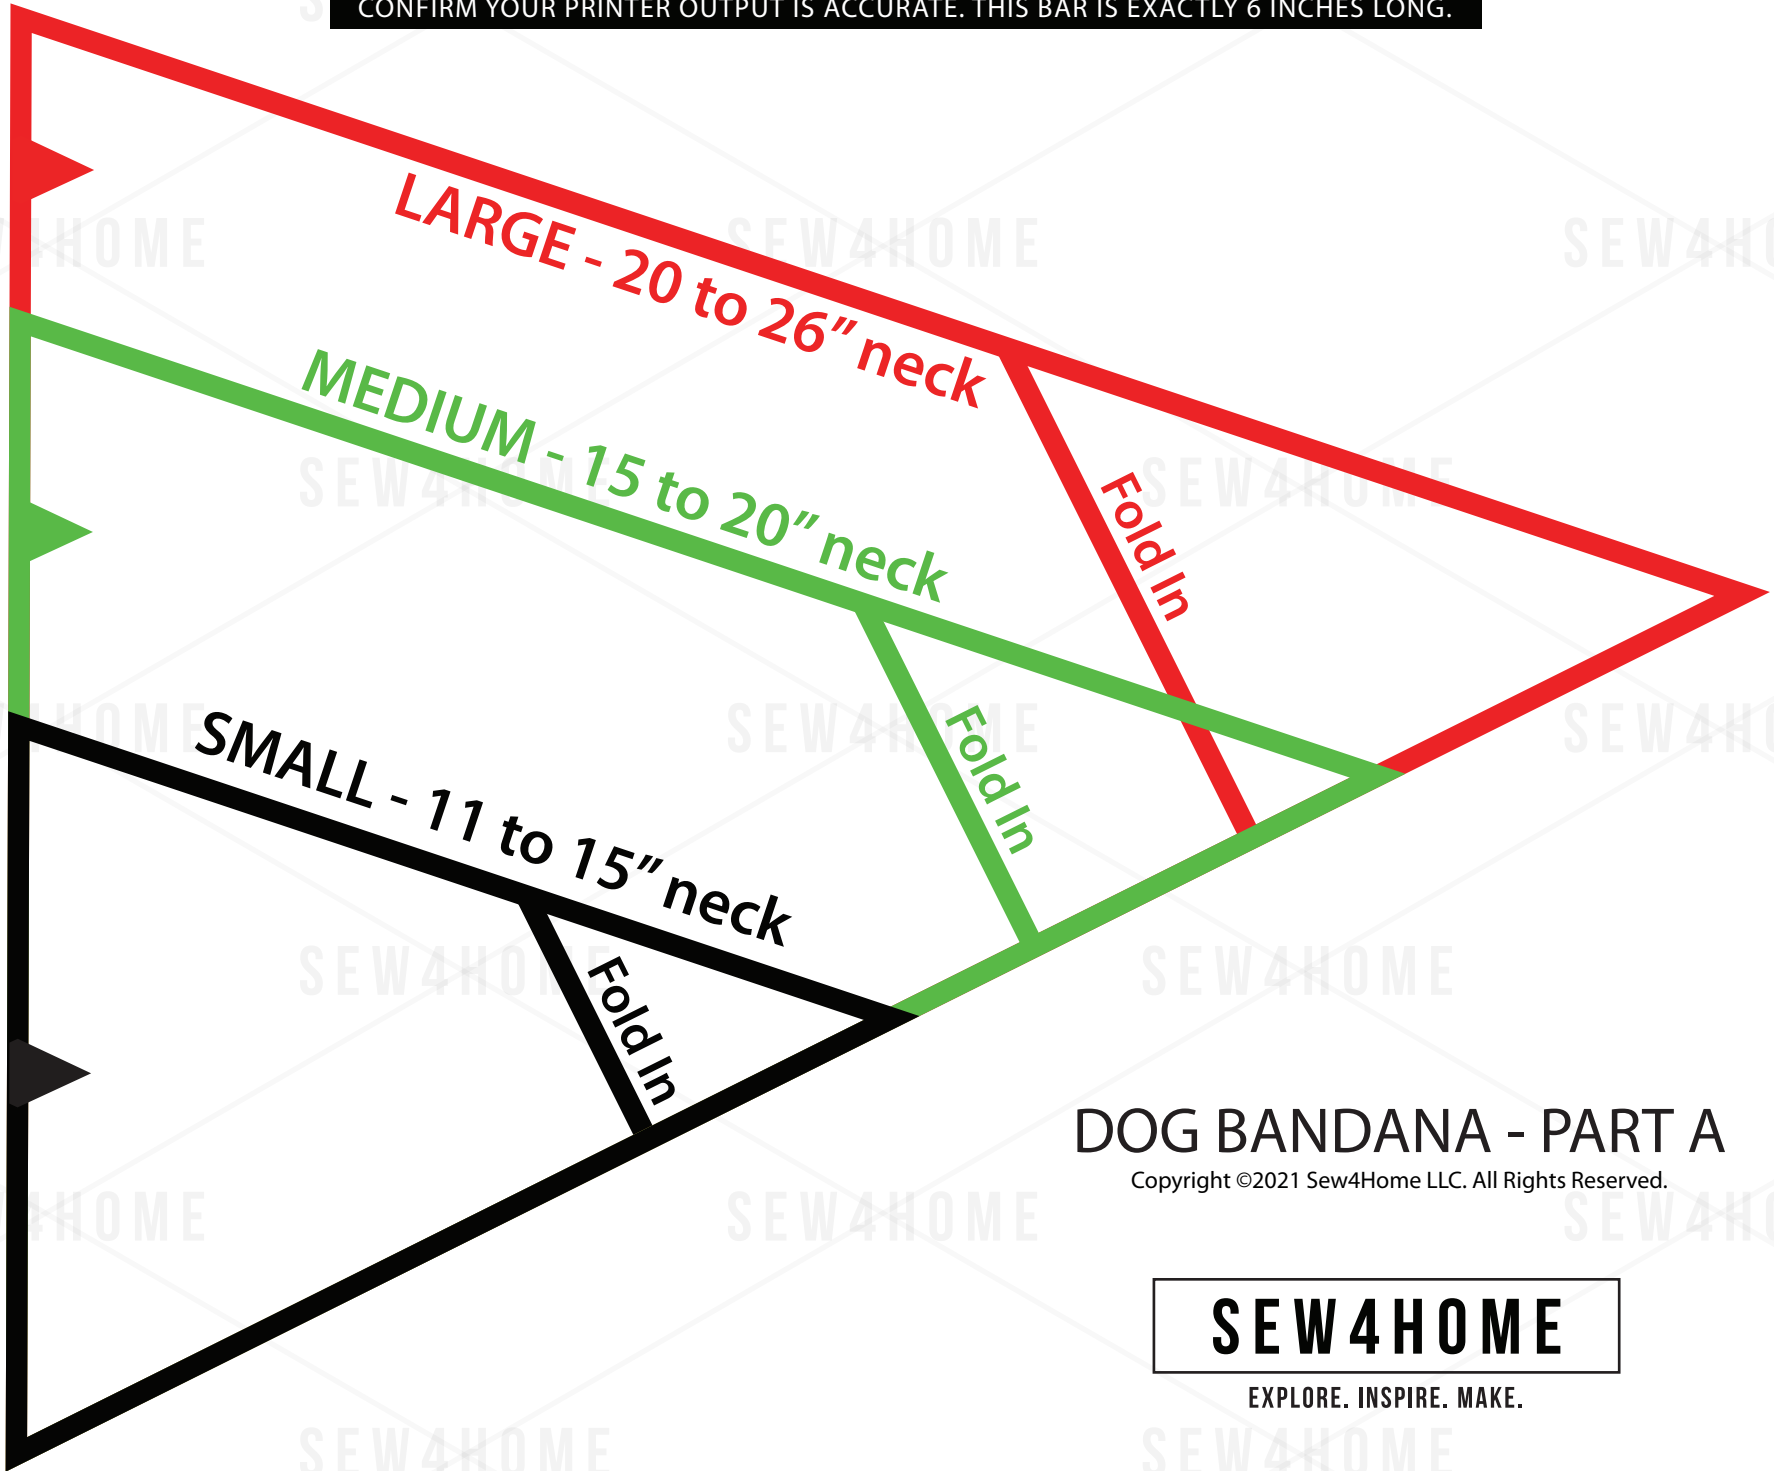

CONFIRM YOUR PRINTER OUTPUT IS ACCURATE. THIS BAR IS EXACTLY 6 INCHES LONG.

DOG BANDANA - PART A

Copyright ©2021 Sew4Home LLC. All Rights Reserved.

SEW4HOME

EXPLORE. INSPIRE. MAKE.

CONFIRM YOUR PRINTER OUTPUT IS ACCURATE. THIS BAR IS EXACTLY 6 INCHES LONG.

DOG BANDANA - PART B

Copyright ©2021 Sew4Home LLC. All Rights Reserved.

SEW4HOME

EXPLORE. INSPIRE. MAKE.