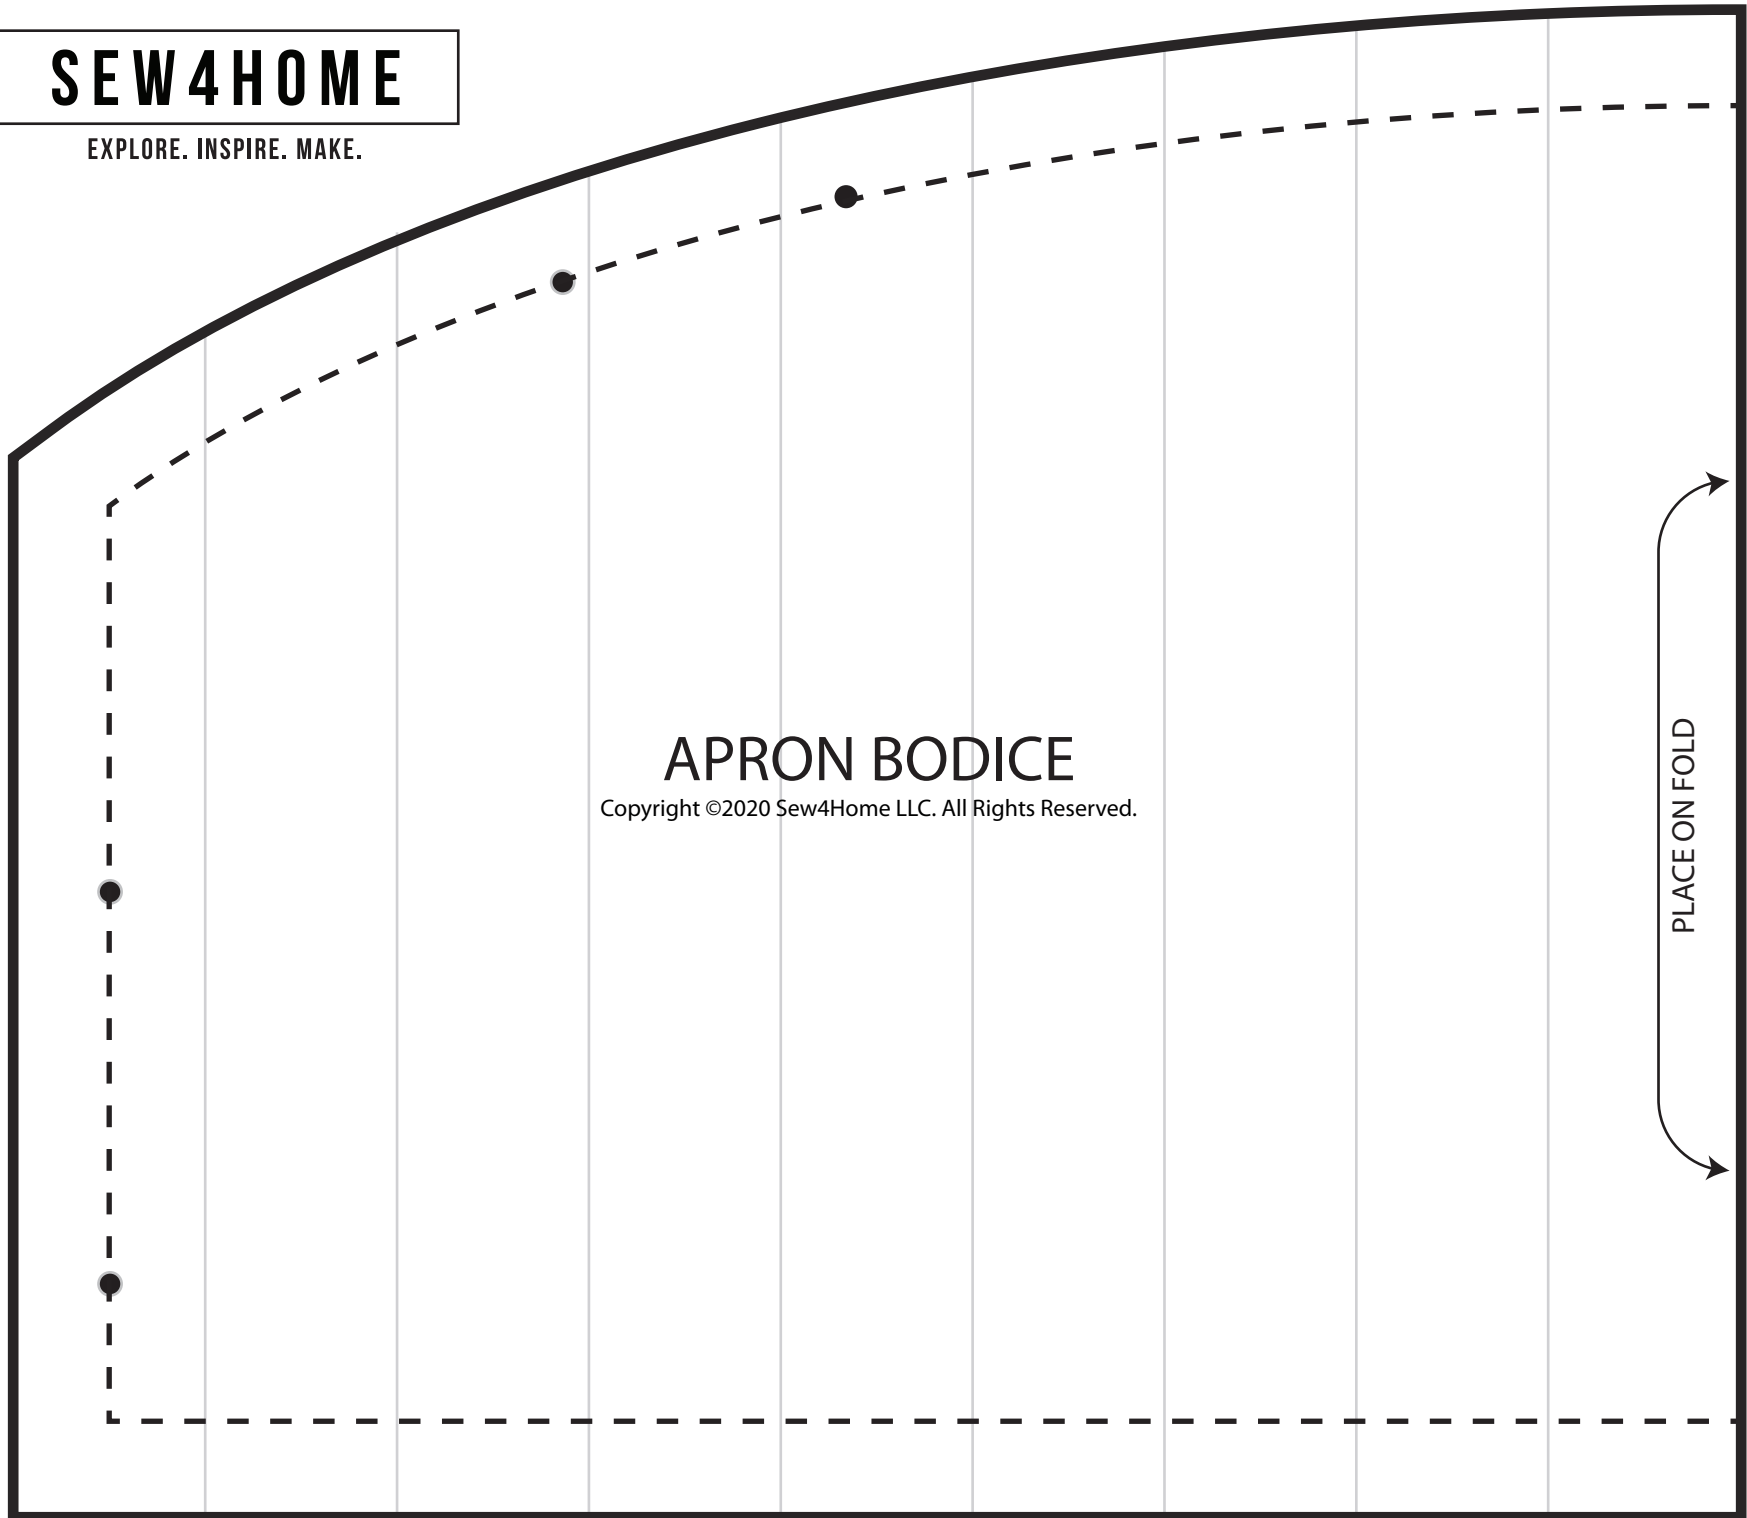

**SEW4HOME**

EXPLORE. INSPIRE. MAKE.

**APRON BODICE**

Copyright ©2020 Sew4Home LLC. All Rights Reserved.

PLACE ON FOLD

CONFIRM YOUR PRINTER OUTPUT IS ACCURATE. THIS BAR IS EXACTLY 6 INCHES LONG.