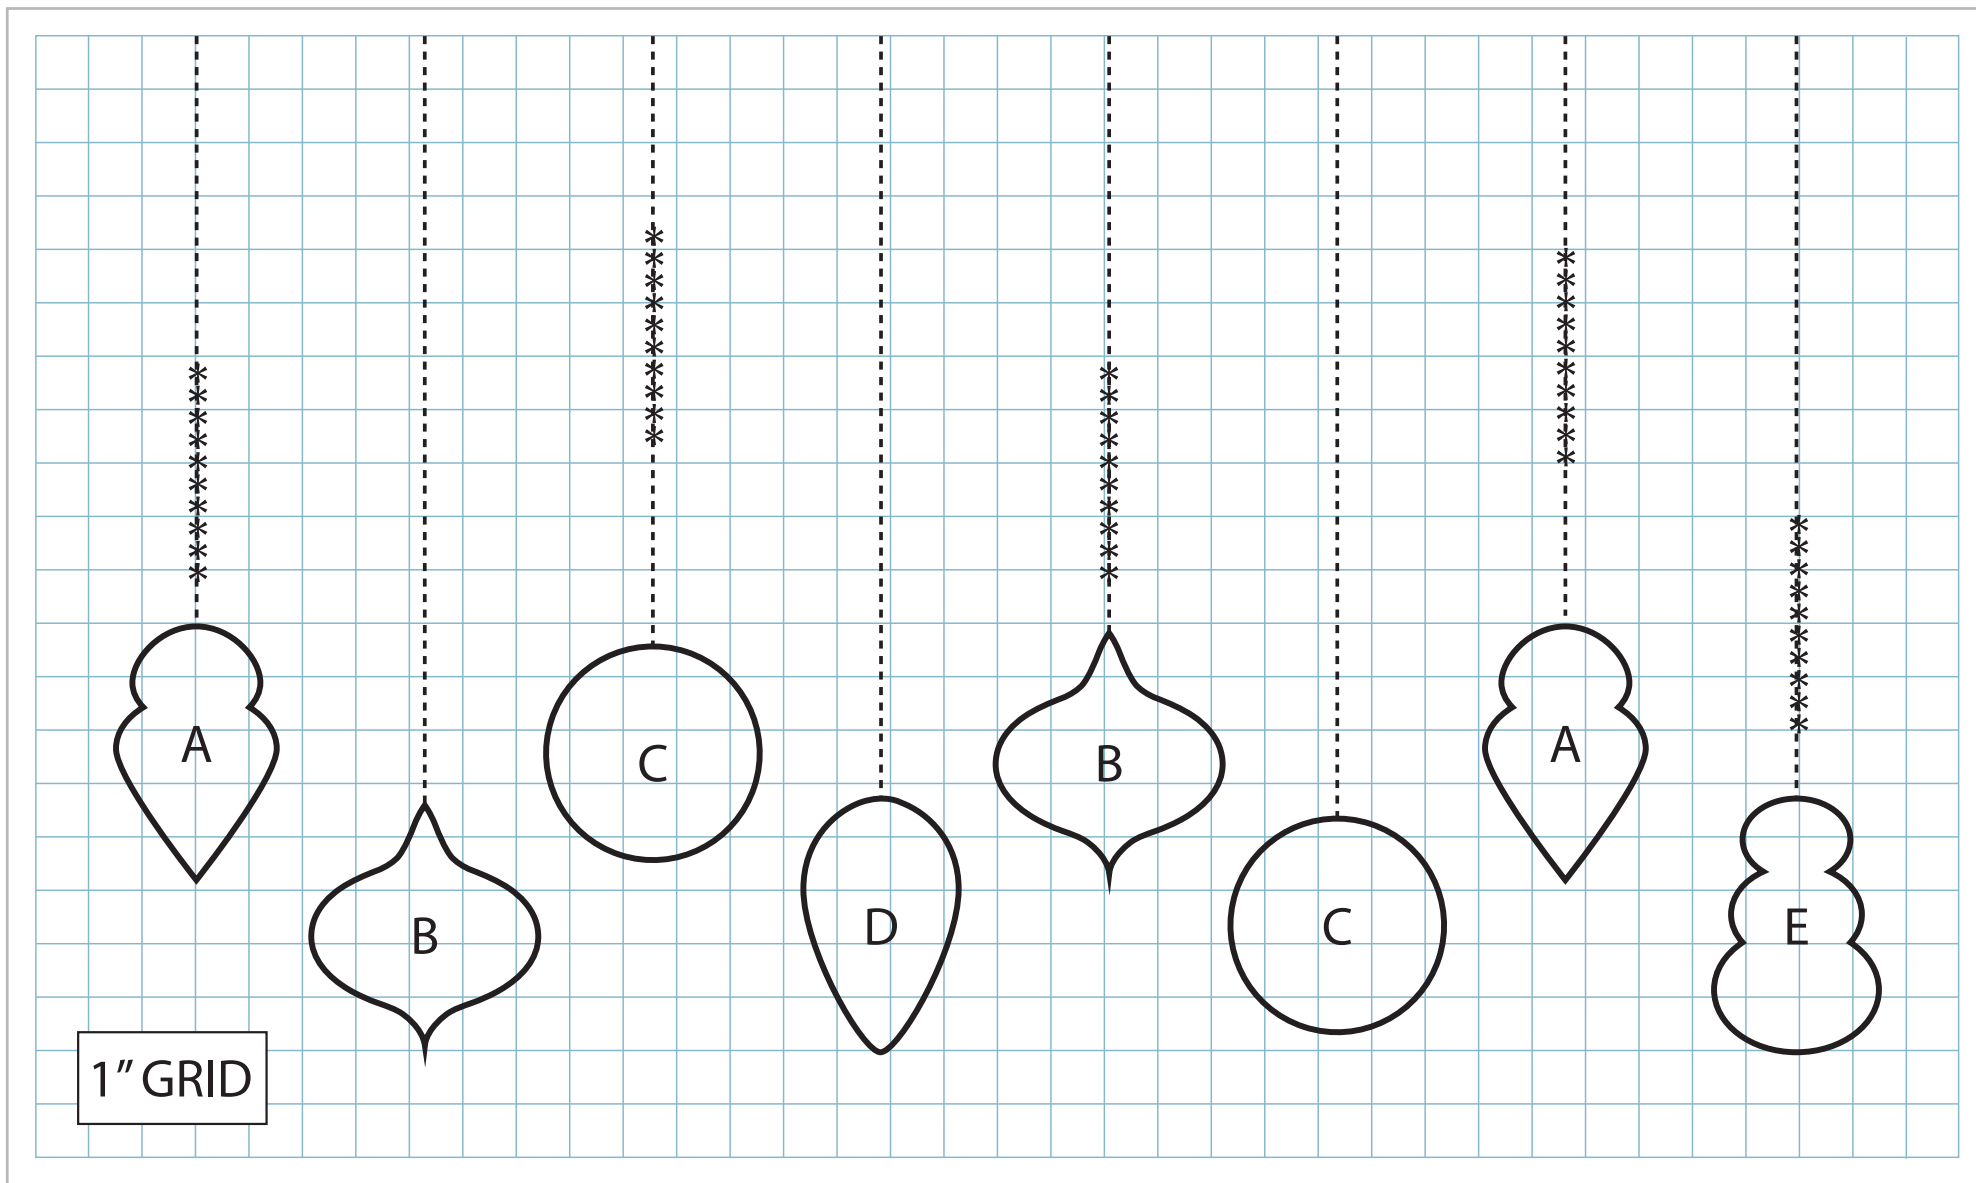

ORNAMENT PLACEMENT GUIDE

Copyright ©2020 Sew4Home LLC. All Rights Reserved.

SEW4HOME

EXPLORE. INSPIRE. MAKE.