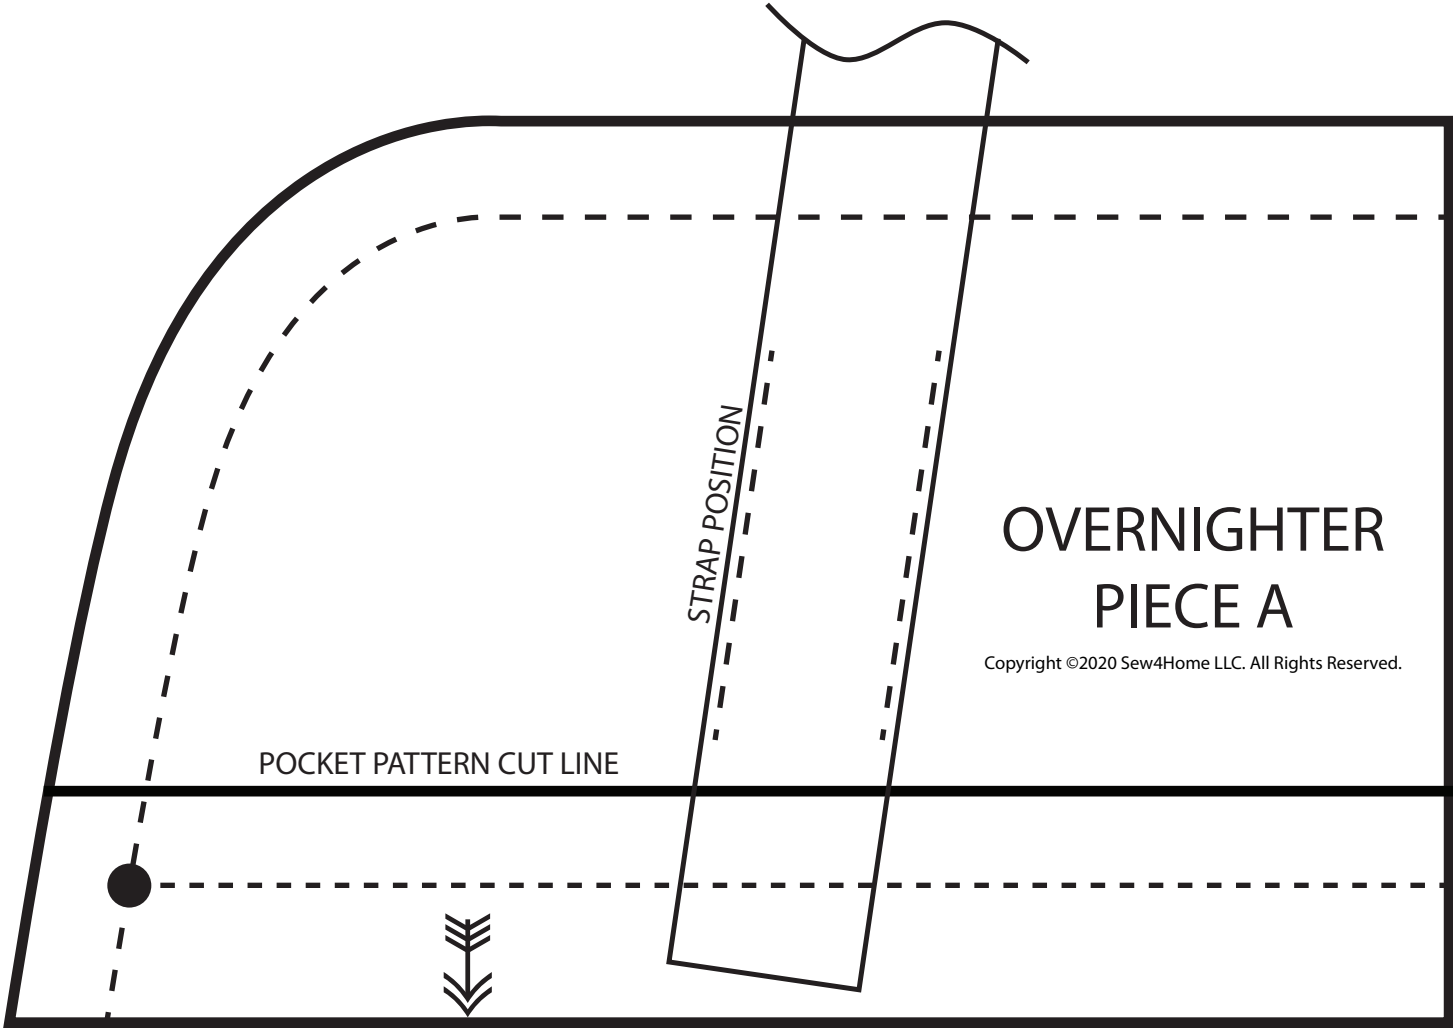

Confirm your printer output is accurate. This bar is exactly 6 inches long.

IMPORTANT: Print this .pdf file actual size; do not size or scale to fit page.

SEW4HOME

EXPLORE. INSPIRE. MAKE.

Confirm your printer output is accurate. This bar is exactly 6 inches long.

IMPORTANT: Print this .pdf file actual size; do not size or scale to fit page.

Confirm your printer output is accurate. This bar is exactly 6 inches long.

IMPORTANT: Print this .pdf file actual size; do not size or scale to fit page.

Confirm your printer output is accurate. This bar is exactly 6 inches long.

IMPORTANT: Print this .pdf file actual size; do not size or scale to fit page.