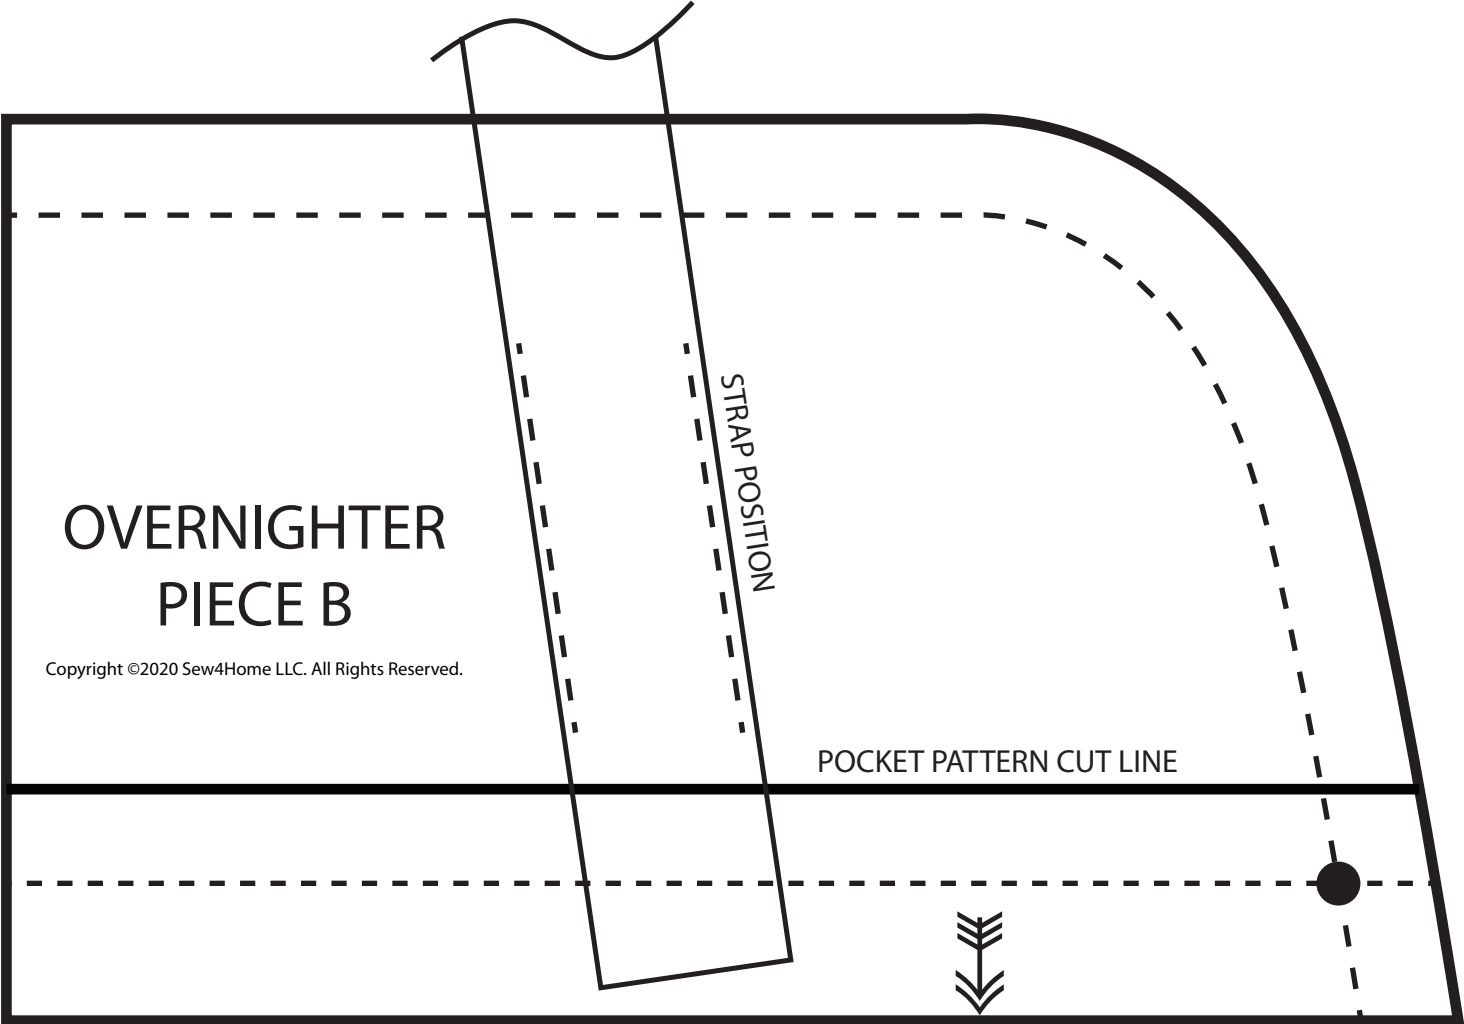

Confirm your printer output is accurate. This bar is exactly 6 inches long.

IMPORTANT: Print this .pdf file actual size; do not size or scale to fit page.

SEW4HOME

EXPLORE. INSPIRE. MAKE.

Confirm your printer output is accurate. This bar is exactly 6 inches long.

IMPORTANT: Print this .pdf file actual size; do not size or scale to fit page.

Confirm your printer output is accurate. This bar is exactly 6 inches long.

IMPORTANT: Print this .pdf file actual size; do not size or scale to fit page.

Confirm your printer output is accurate. This bar is exactly 6 inches long.

IMPORTANT: Print this .pdf file actual size; do not size or scale to fit page.