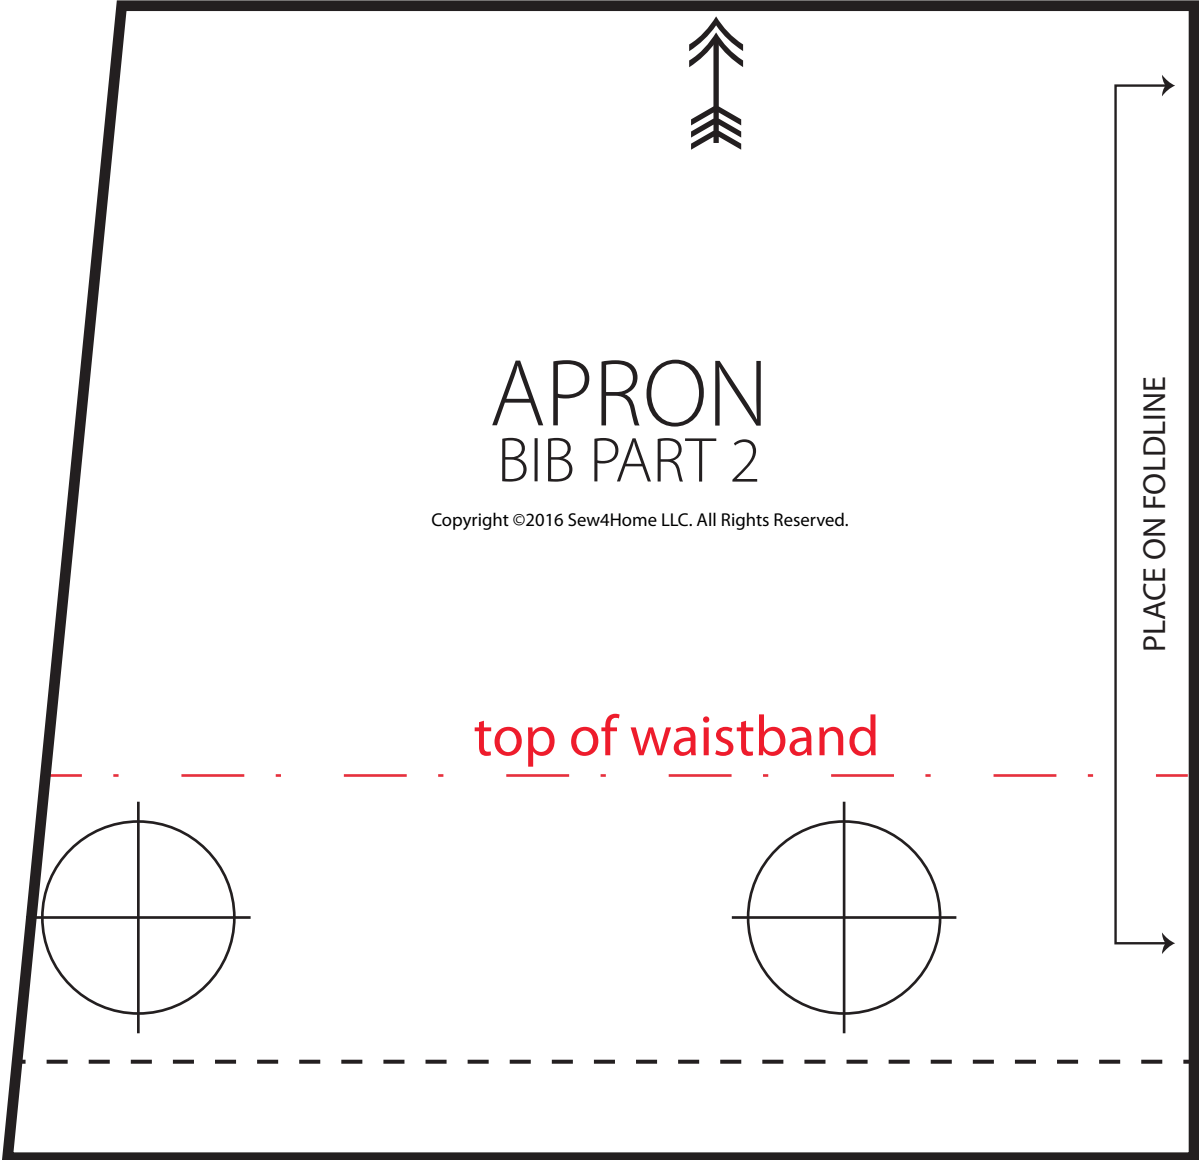

Confirm your printer output is accurate. This bar is exactly 6 inches long.

IMPORTANT: Print this .pdf file actual size; do not size or scale to fit page.

SEW4HOME

EXPLORE. INSPIRE. MAKE.

Confirm your printer output is accurate. This bar is exactly 6 inches long.

IMPORTANT: Print this .pdf file actual size; do not size or scale to fit page.

SEW4HOME

EXPLORE. INSPIRE. MAKE.