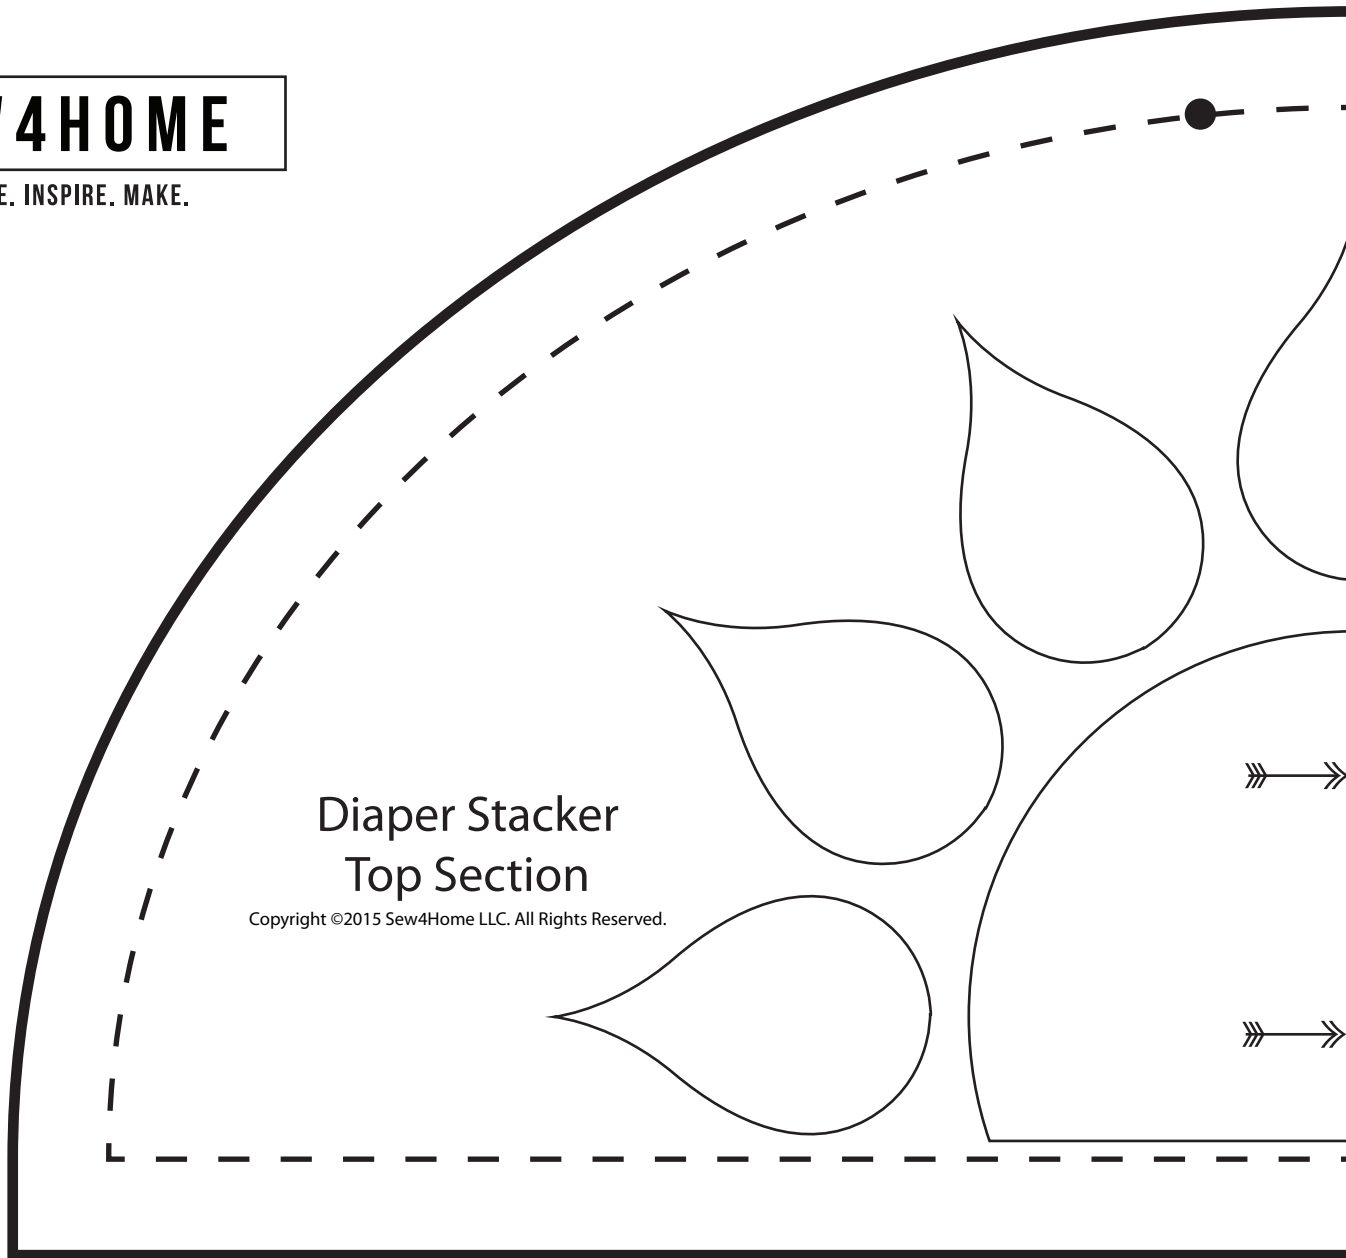

**SEW4HOME**

EXPLORE. INSPIRE. MAKE.

Confirm your printer output is accurate. This bar is exactly 6 inches long.

IMPORTANT: Print this .pdf file actual size; do not size or scale to fit page.

Confirm your printer output is accurate. This bar is exactly 6 inches long.

IMPORTANT: Print this .pdf file actual size; do not size or scale to fit page.