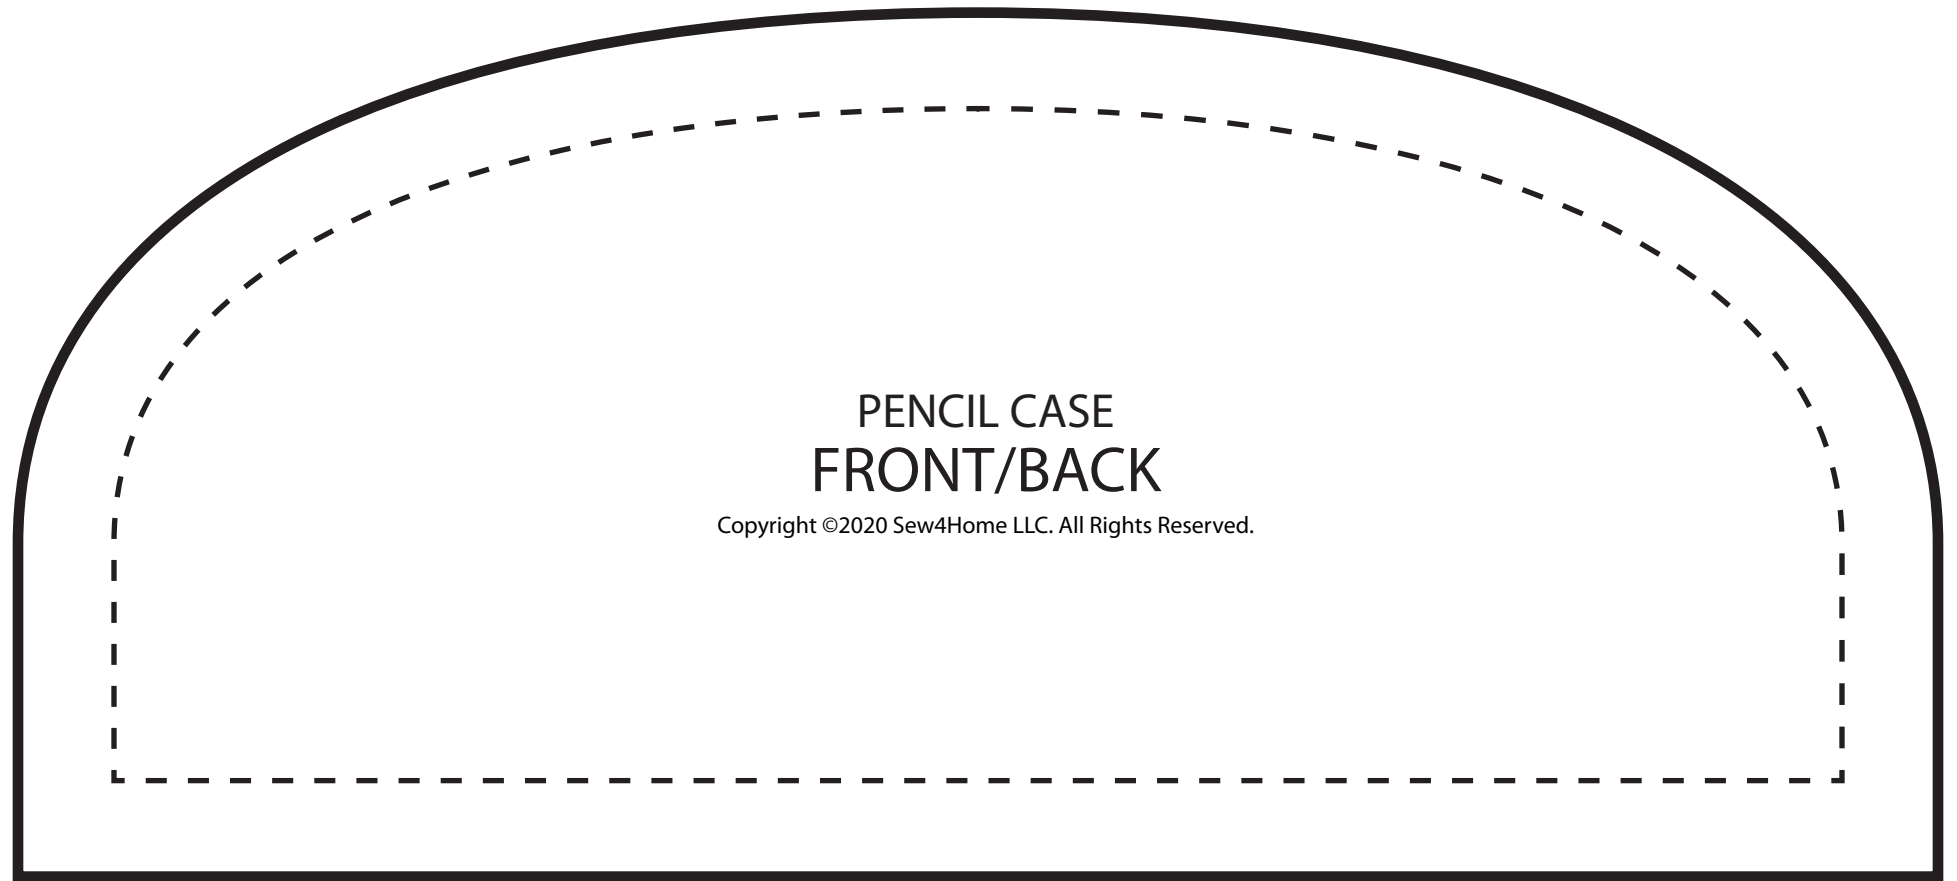

CONFIRM YOUR PRINTER OUTPUT IS ACCURATE. THIS BAR IS EXACTLY 8 INCHES LONG.

PENCIL CASE  
FRONT/BACK

Copyright ©2020 Sew4Home LLC. All Rights Reserved.

IMPORTANT: Print this .pdf file actual size; do not size or scale to fit page.

**SEW4HOME**

EXPLORE. INSPIRE. MAKE.

CONFIRM YOUR PRINTER OUTPUT IS ACCURATE. THIS BAR IS EXACTLY 8 INCHES LONG.

PENCIL CASE  
ZIPPER PANEL

Copyright ©2020 Sew4Home LLC. All Rights Reserved.

IMPORTANT: Print this .pdf file actual size; do not size or scale to fit page.

**SEW4HOME**

EXPLORE. INSPIRE. MAKE.

CONFIRM YOUR PRINTER OUTPUT IS ACCURATE. THIS BAR IS EXACTLY 8 INCHES LONG.

**SEW4HOME**

EXPLORE. INSPIRE. MAKE.

IMPORTANT: Print this .pdf file actual size; do not size or scale to fit page.