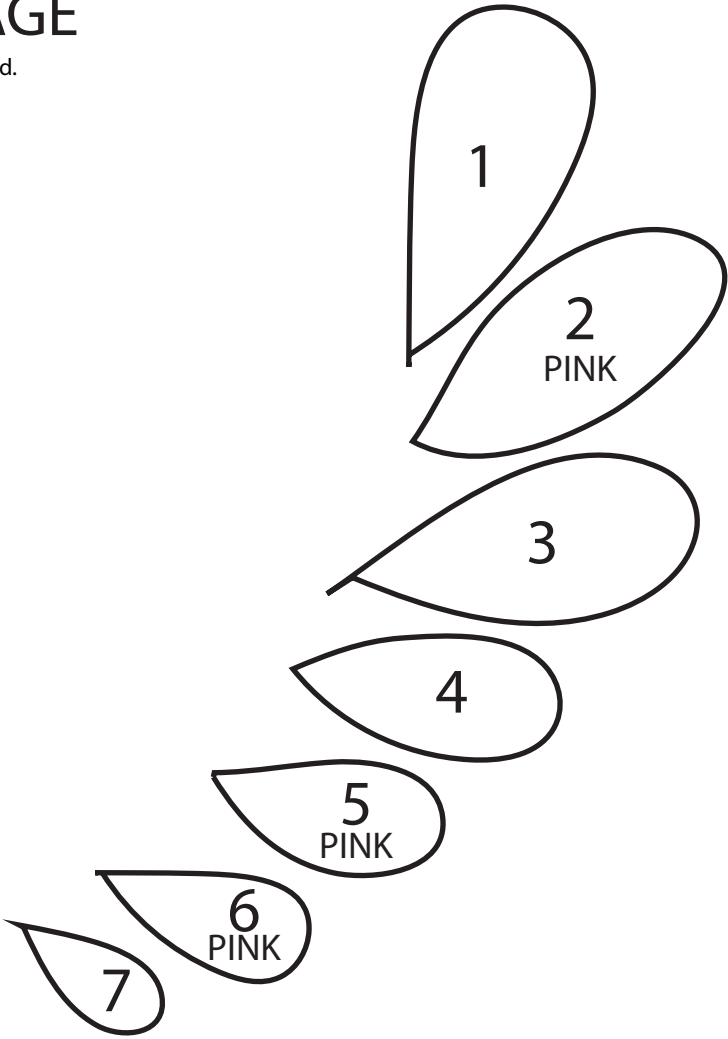

PINK

MAIN FLOWER

Copyright ©2009-2018 Sew4Home LLC. All Rights Reserved.

Confirm your printer output is accurate. This bar is exactly 6 inches long.

SMALL FLOWER & FOLIAGE

Copyright ©2009-2018 Sew4Home LLC. All Rights Reserved.