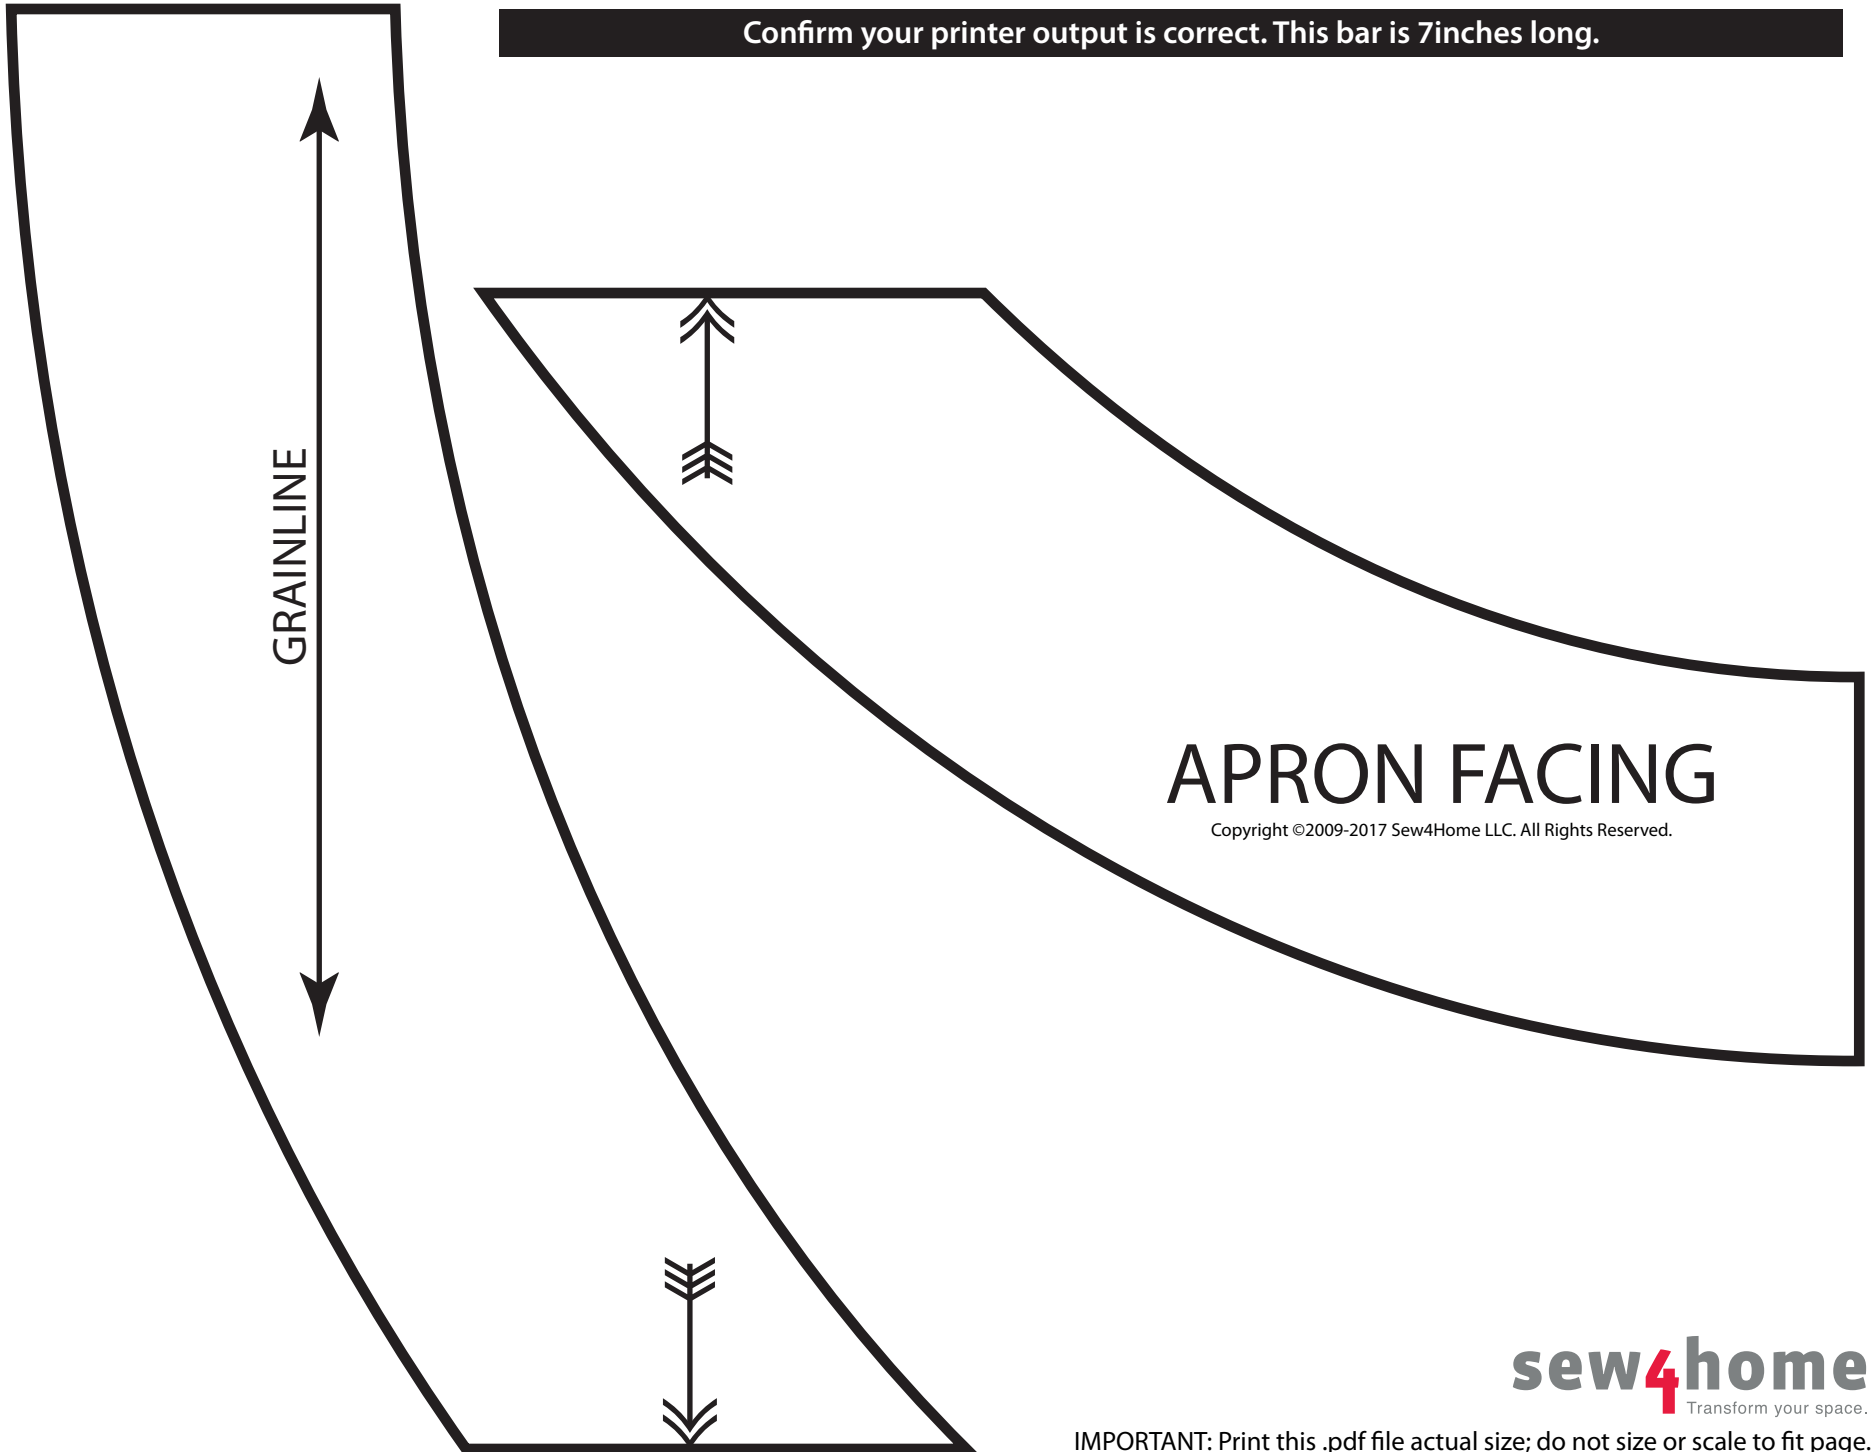

Align Top

Align Side

Confirm your printer output is correct. This bar is 7inches long.

BIB CUTAWAY

Copyright ©2009-2017 Sew4Home LLC. All Rights Reserved.

sew4home™
Transform your space.

IMPORTANT: Print this .pdf file actual size; do not size or scale to fit page.

Confirm your printer output is correct. This bar is 7 inches long.

APRON FACING

Copyright ©2009-2017 Sew4Home LLC. All Rights Reserved.

sew4home™
Transform your space.

IMPORTANT: Print this .pdf file actual size; do not size or scale to fit page.