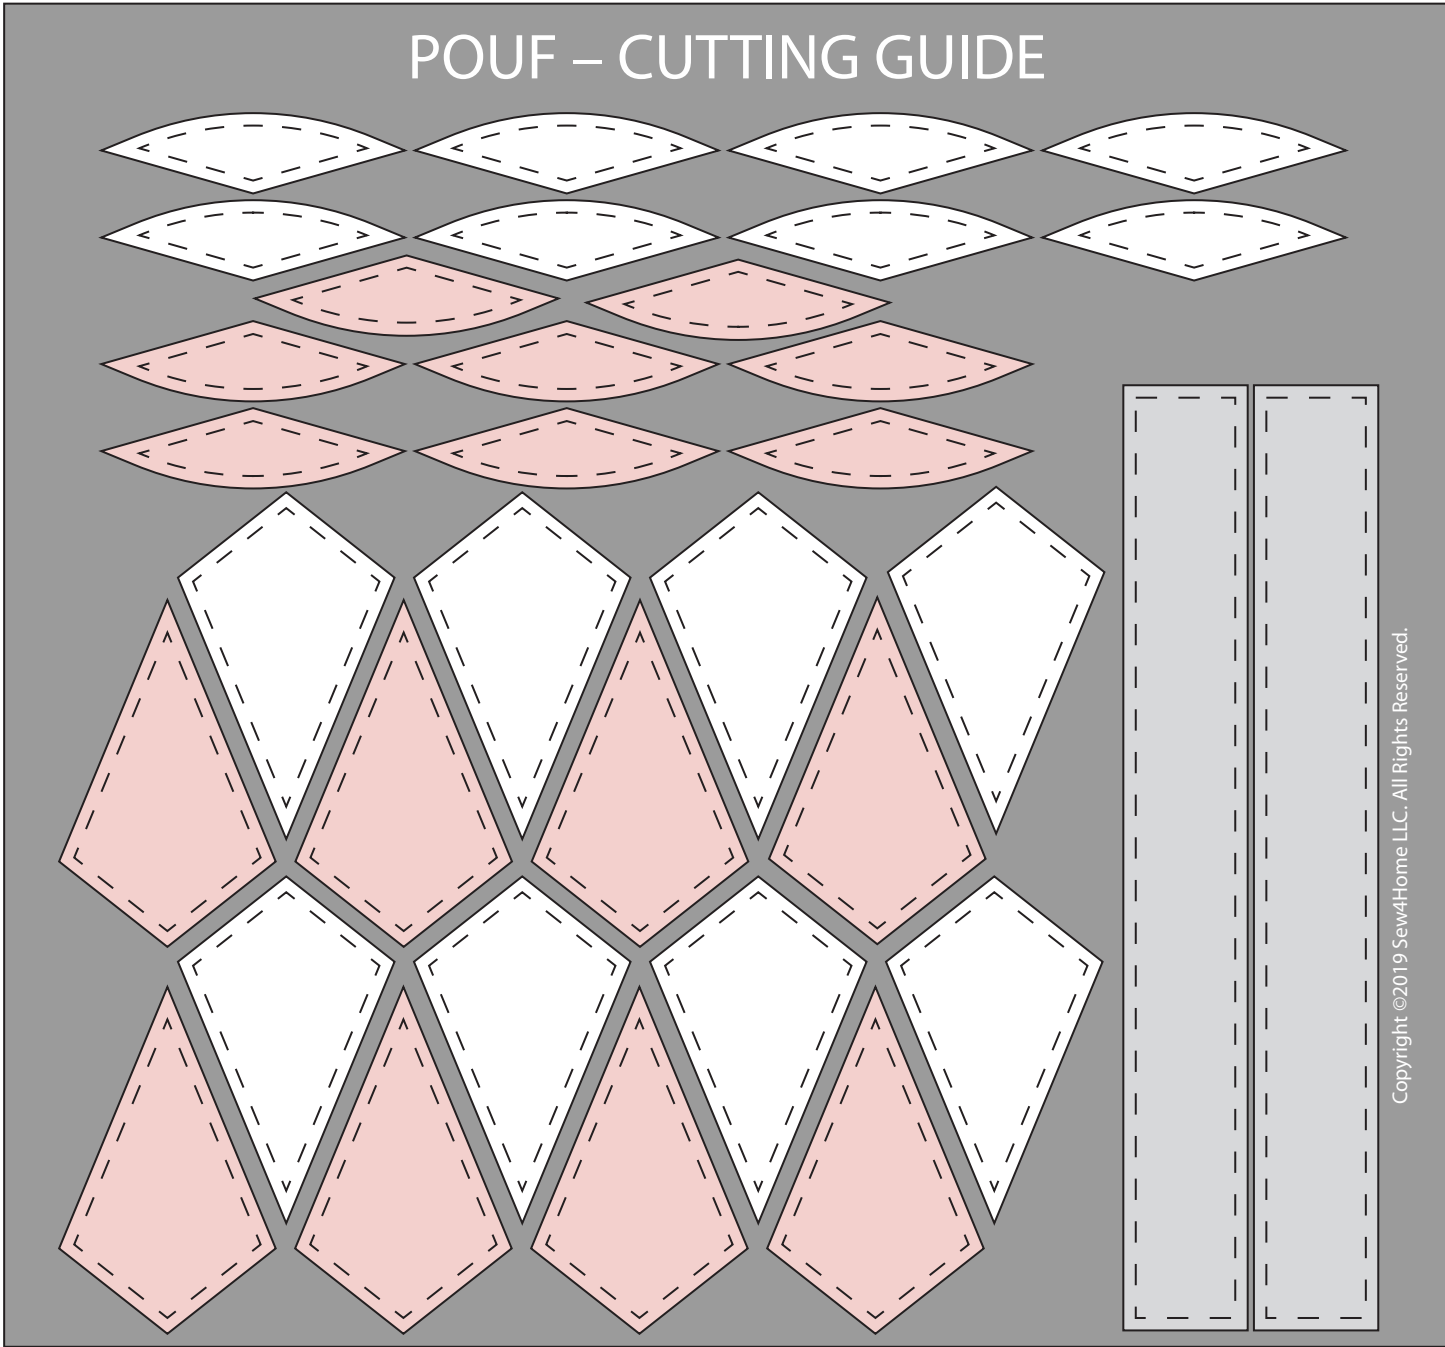

58" - WOF

POUF – CUTTING GUIDE

1½ YARD

Copyright ©2019 Sew4Home LLC. All Rights Reserved.