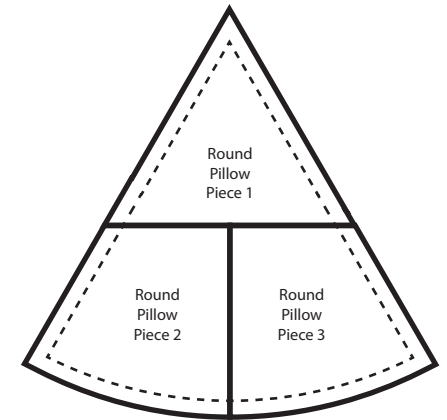

Confirm that your printer output is accurate. This line is 8 inches long.

JOIN THREE PIECES TO FORM  
YOUR PATTERN

Confirm that your printer output is accurate. This line is 8 inches long.

JOIN THREE PIECES TO FORM  
YOUR PATTERN

Confirm that your printer output is accurate. This line is 8 inches long.

Round  
Pillow  
Piece 3

JOIN THREE PIECES TO FORM  
YOUR PATTERN