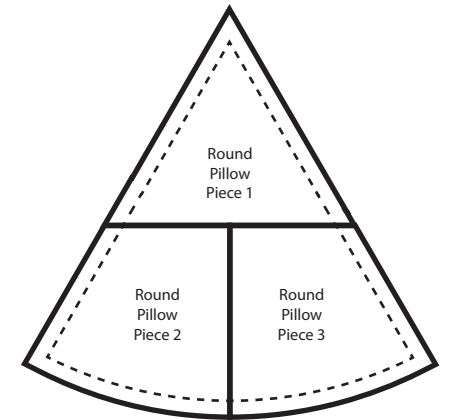

Confirm that your printer output is accurate. This line is 8 inches long.

JOIN THREE PIECES TO FORM  
YOUR PATTERN

Confirm that your printer output is accurate. This line is 8 inches long.

JOIN THREE PIECES TO FORM  
YOUR PATTERN

Confirm that your printer output is accurate. This line is 8 inches long.

Round  
Pillow  
Piece 3

JOIN THREE PIECES TO FORM  
YOUR PATTERN