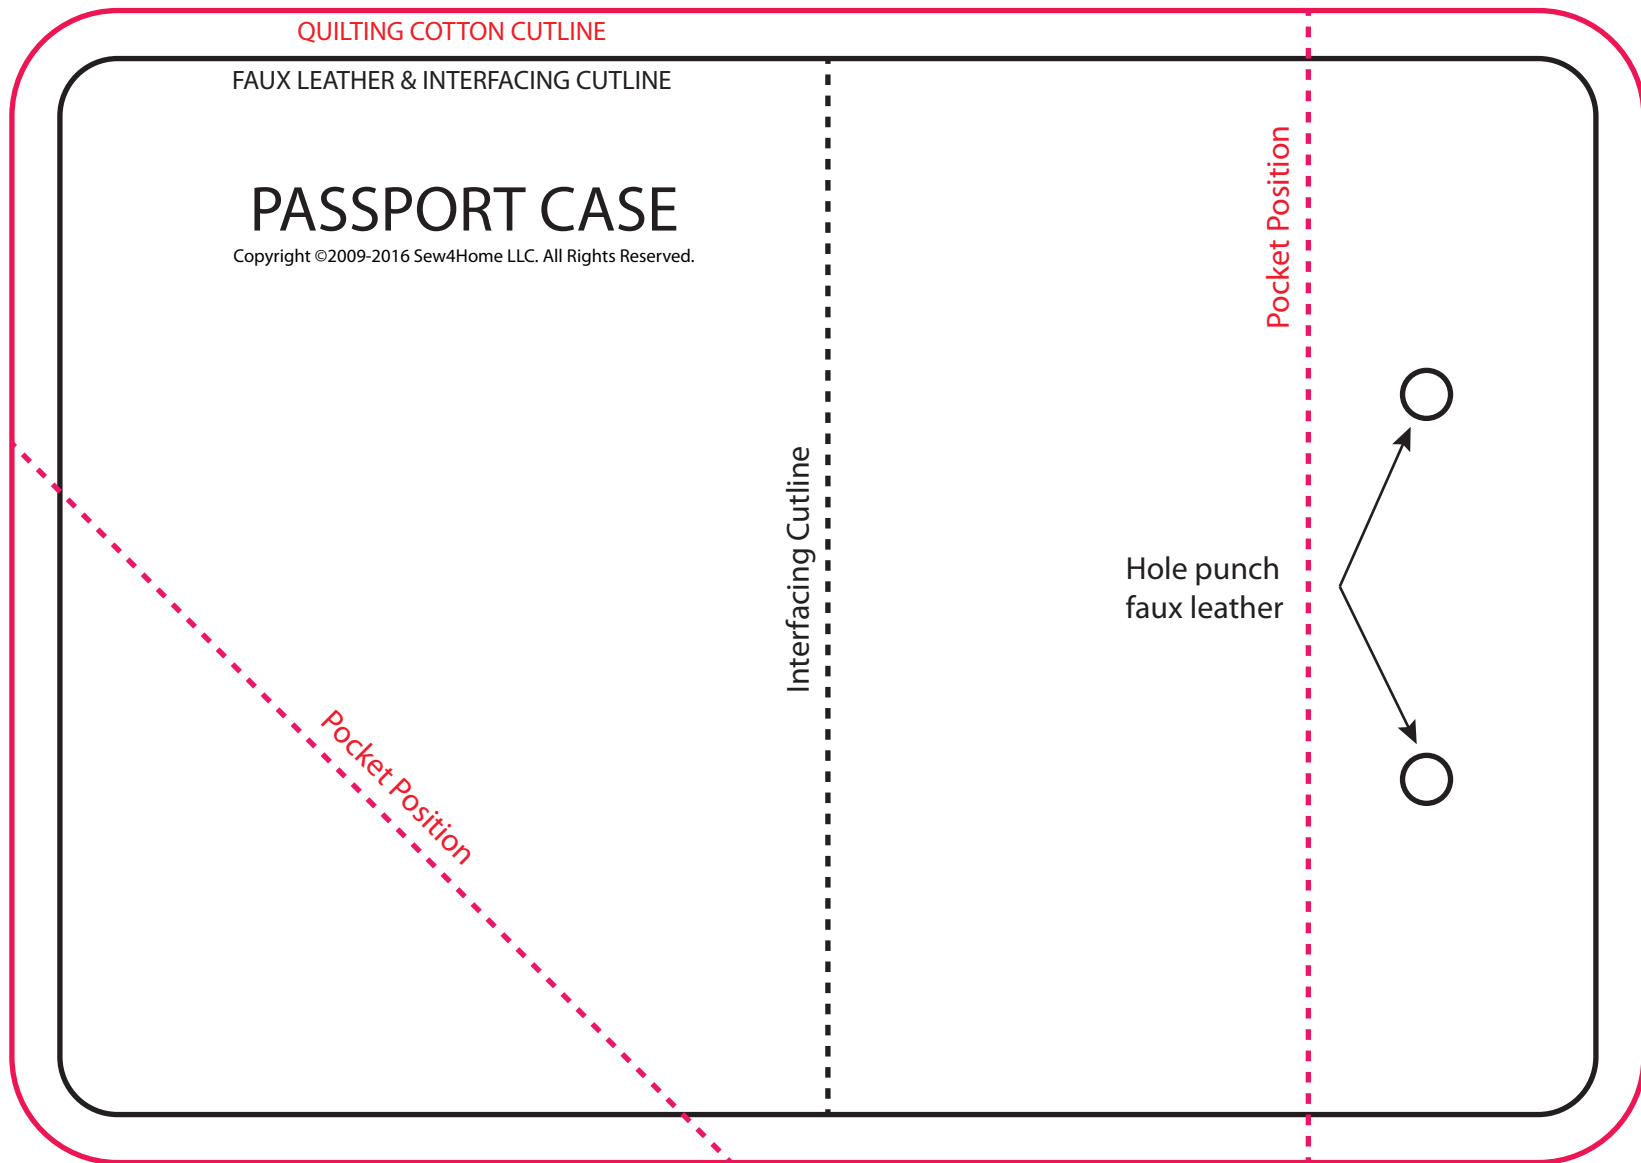

Confirm your printer output is correct. This bar is 8 inches long.

sew4homeTM
Transform your space.

IMPORTANT: Print this .pdf file actual size;
do not size or scale to fit page.

Confirm your printer output is correct. This bar is 8 inches long.

sew4homeTM
Transform your space.

IMPORTANT: Print this .pdf file actual size;
do not size or scale to fit page.