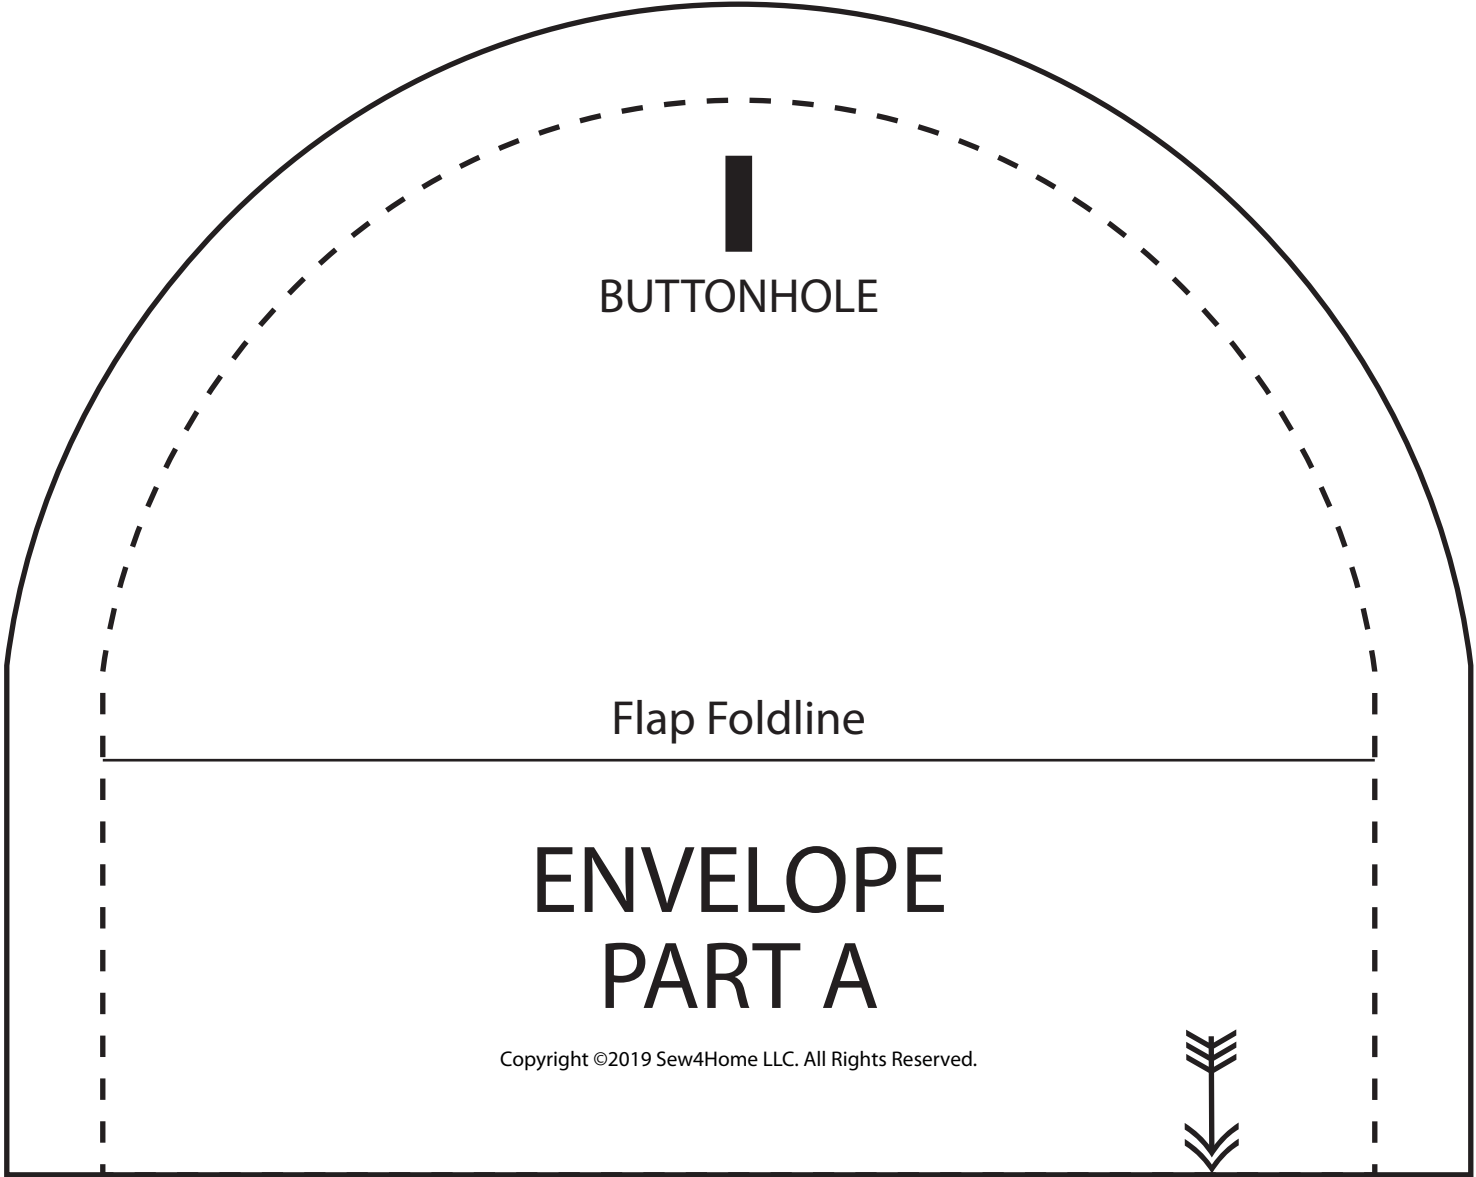

Confirm your printer output is accurate. This bar is exactly 6 inches long.

BUTTONHOLE

Flap Foldline

ENVELOPE PART A

Copyright ©2019 Sew4Home LLC. All Rights Reserved.

Confirm your printer output is accurate. This bar is exactly 6 inches long.