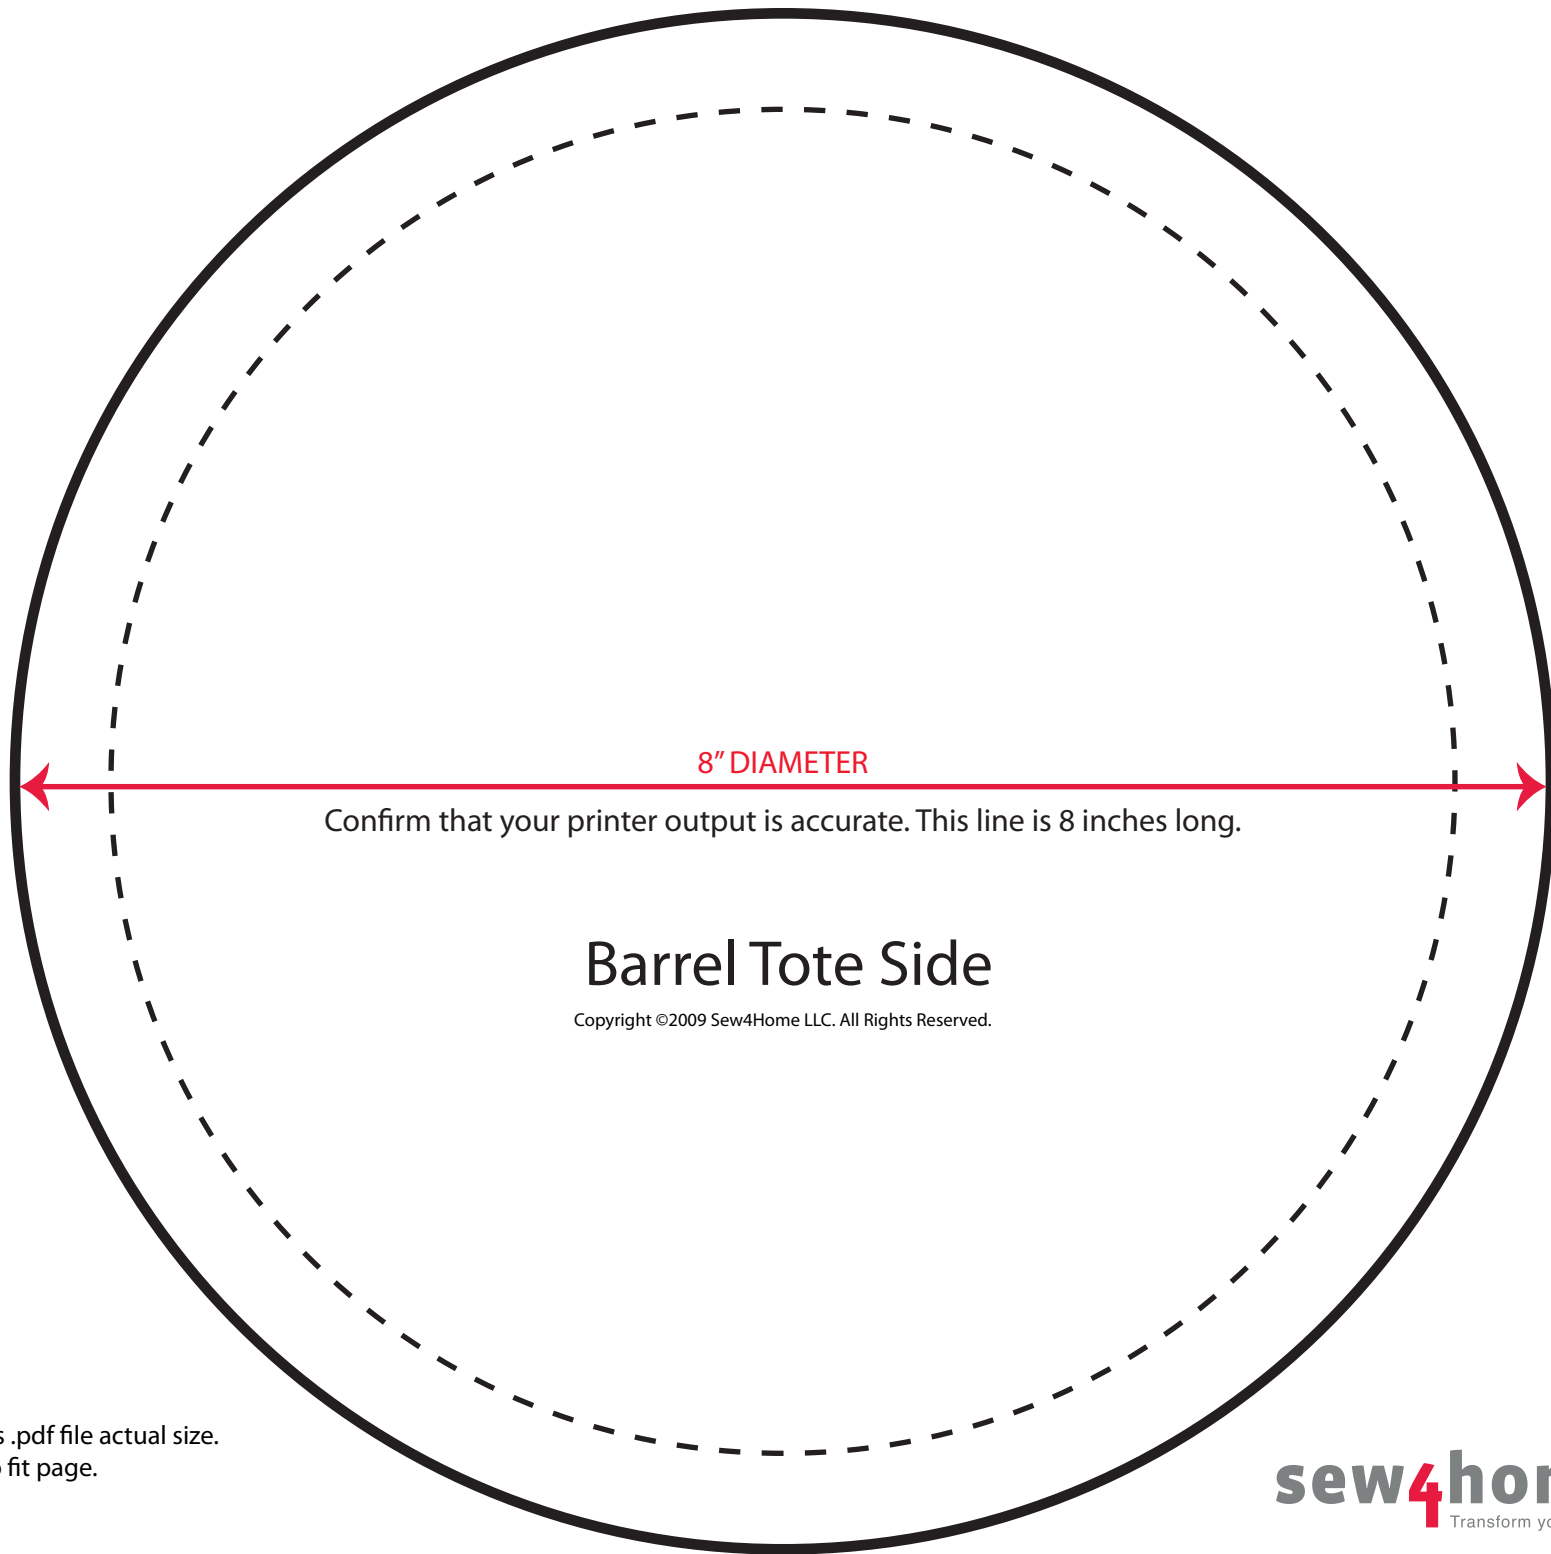

IMPORTANT: Print this .pdf file actual size.  
do not size or scale to fit page.

8" DIAMETER

Confirm that your printer output is accurate. This line is 8 inches long.