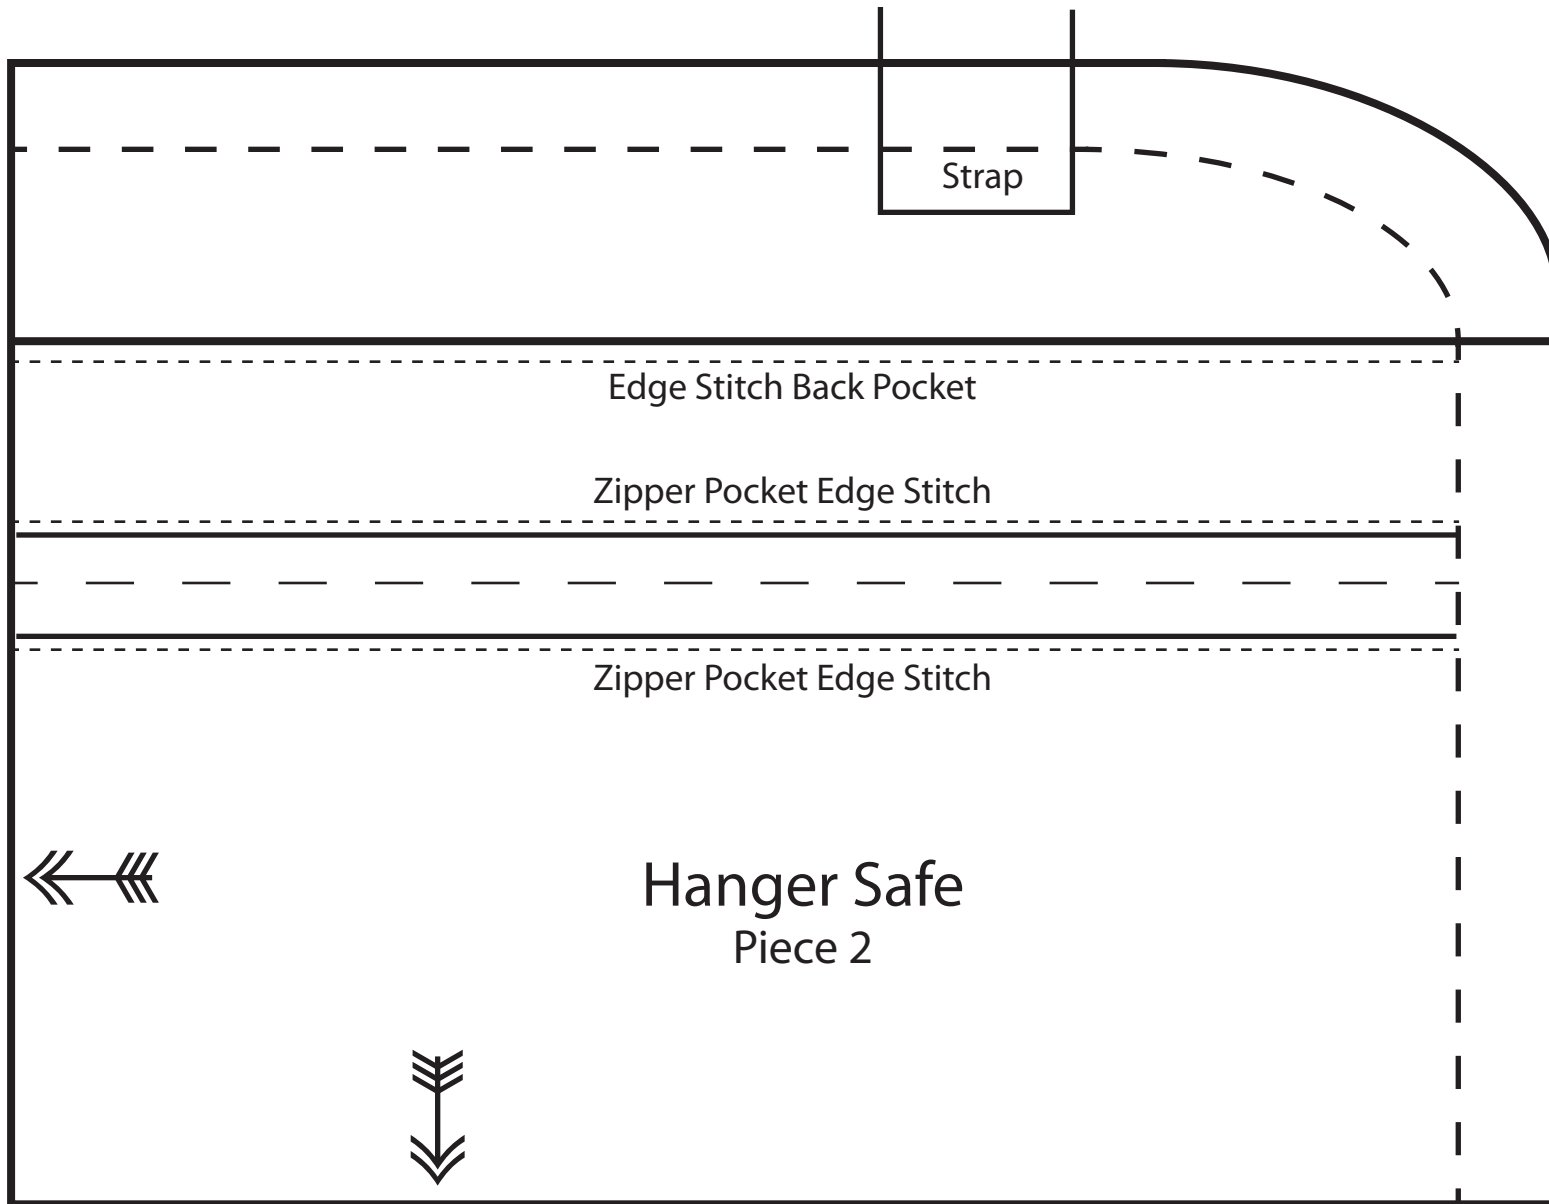

Confirm your printer output is accurate. This blue bar is exactly 6 inches long.

Confirm you printer output is accurate. This blue bar is exactly 6 inches long.

Confirm you printer output is accurate. This blue bar is exactly 6 inches long.

Confirm you printer output is accurate. This blue bar is exactly 6 inches long.