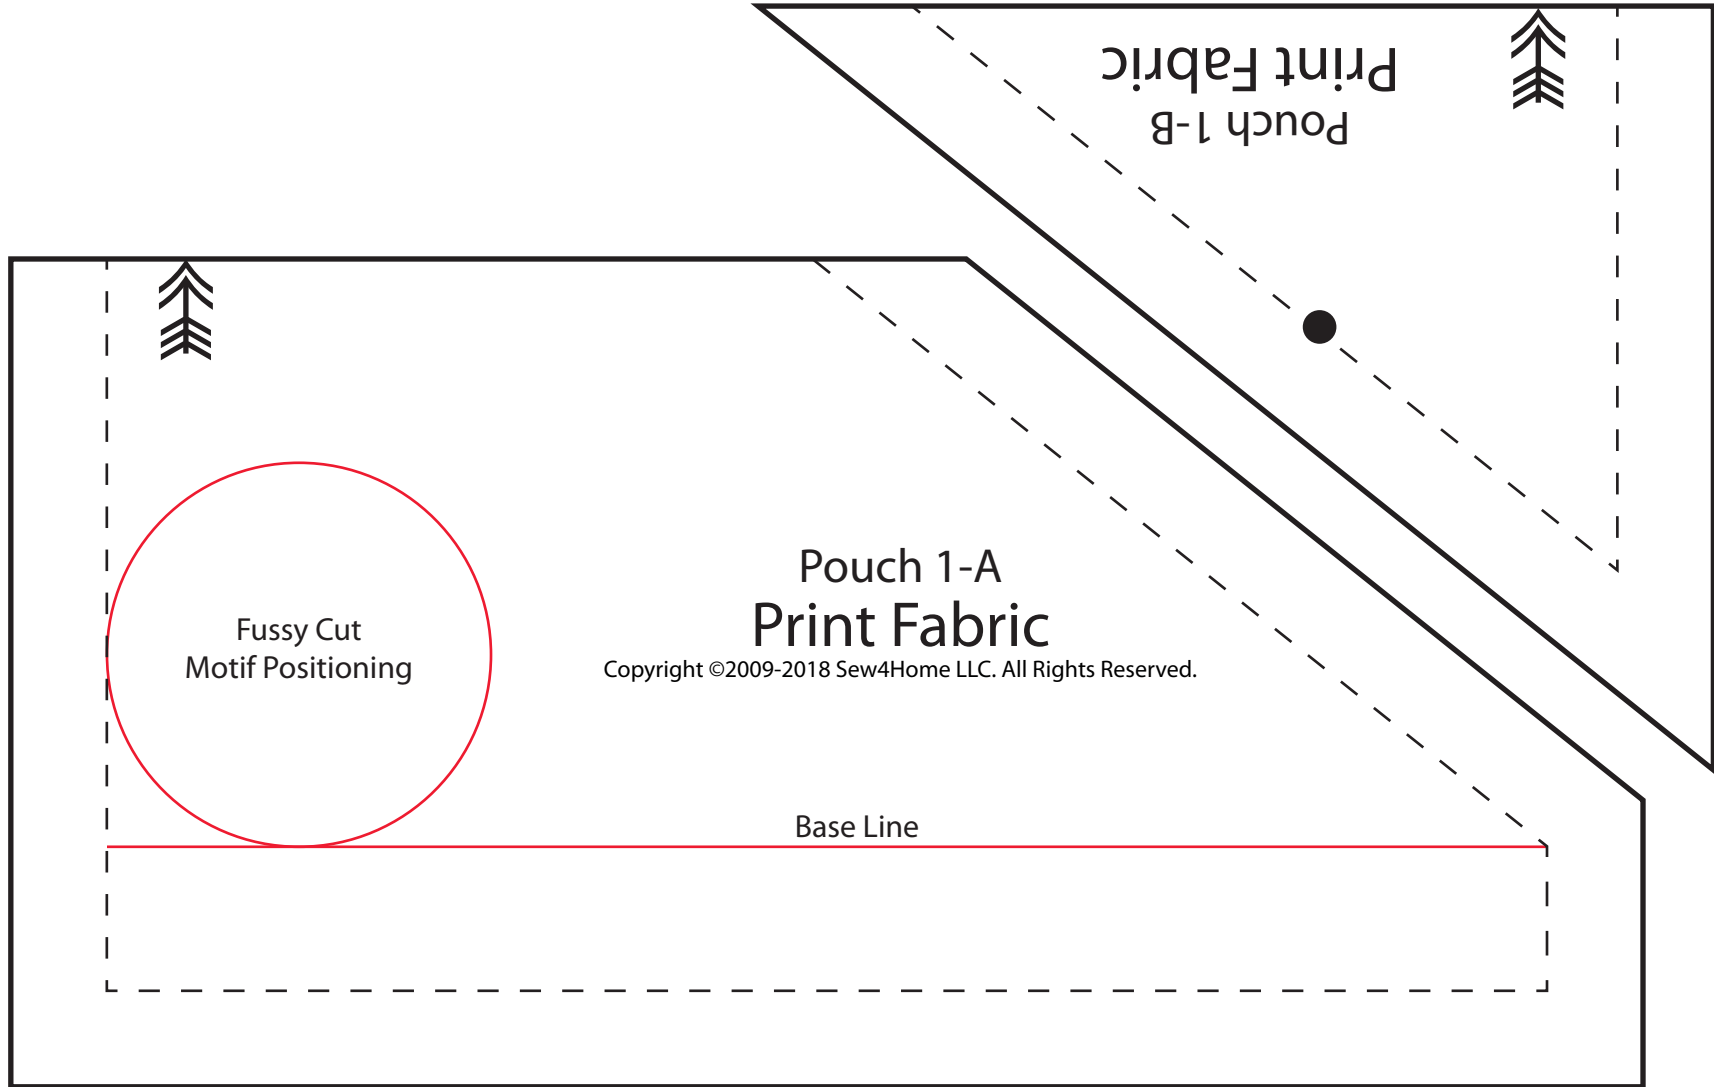

Pouch 1  
Solid Fabric

Copyright ©2009-2018 Sew4Home LLC. All Rights Reserved.

Confirm your printer output is accurate. This bar is exactly 6 inches long.

Confirm your printer output is accurate. This bar is exactly 6 inches long.