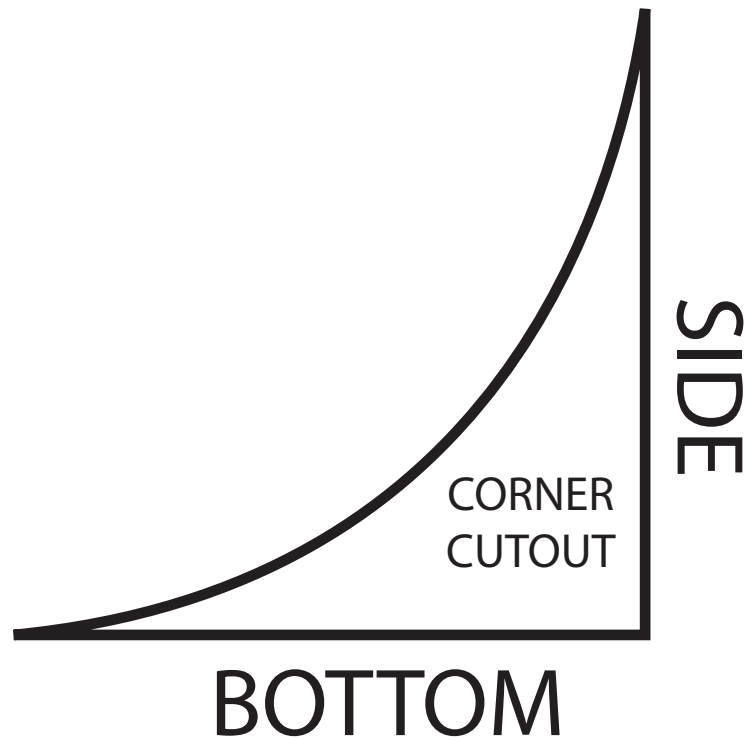

Confirm your printer output is correct. This bar is 6 inches long.

TOP

SIDE

WOMEN'S OILCLOTH APRON BIB CUTOUT PART A

Copyright ©2009-2016 Sew4Home LLC. All Rights Reserved.

sew4homeTM
Transform your space.

IMPORTANT: Print this .pdf file actual size;
do not size or scale to fit page.

Confirm your printer output is correct. This bar is 6 inches long.

WOMEN'S OILCLOTH APRON

Copyright ©2009-2016 Sew4Home LLC. All Rights Reserved.

sew4home[™]
Transform your space.

IMPORTANT: Print this .pdf file actual size;
do not size or scale to fit page.

Confirm your printer output is correct. This bar is 6 inches long.

sew4home™
Transform your space.