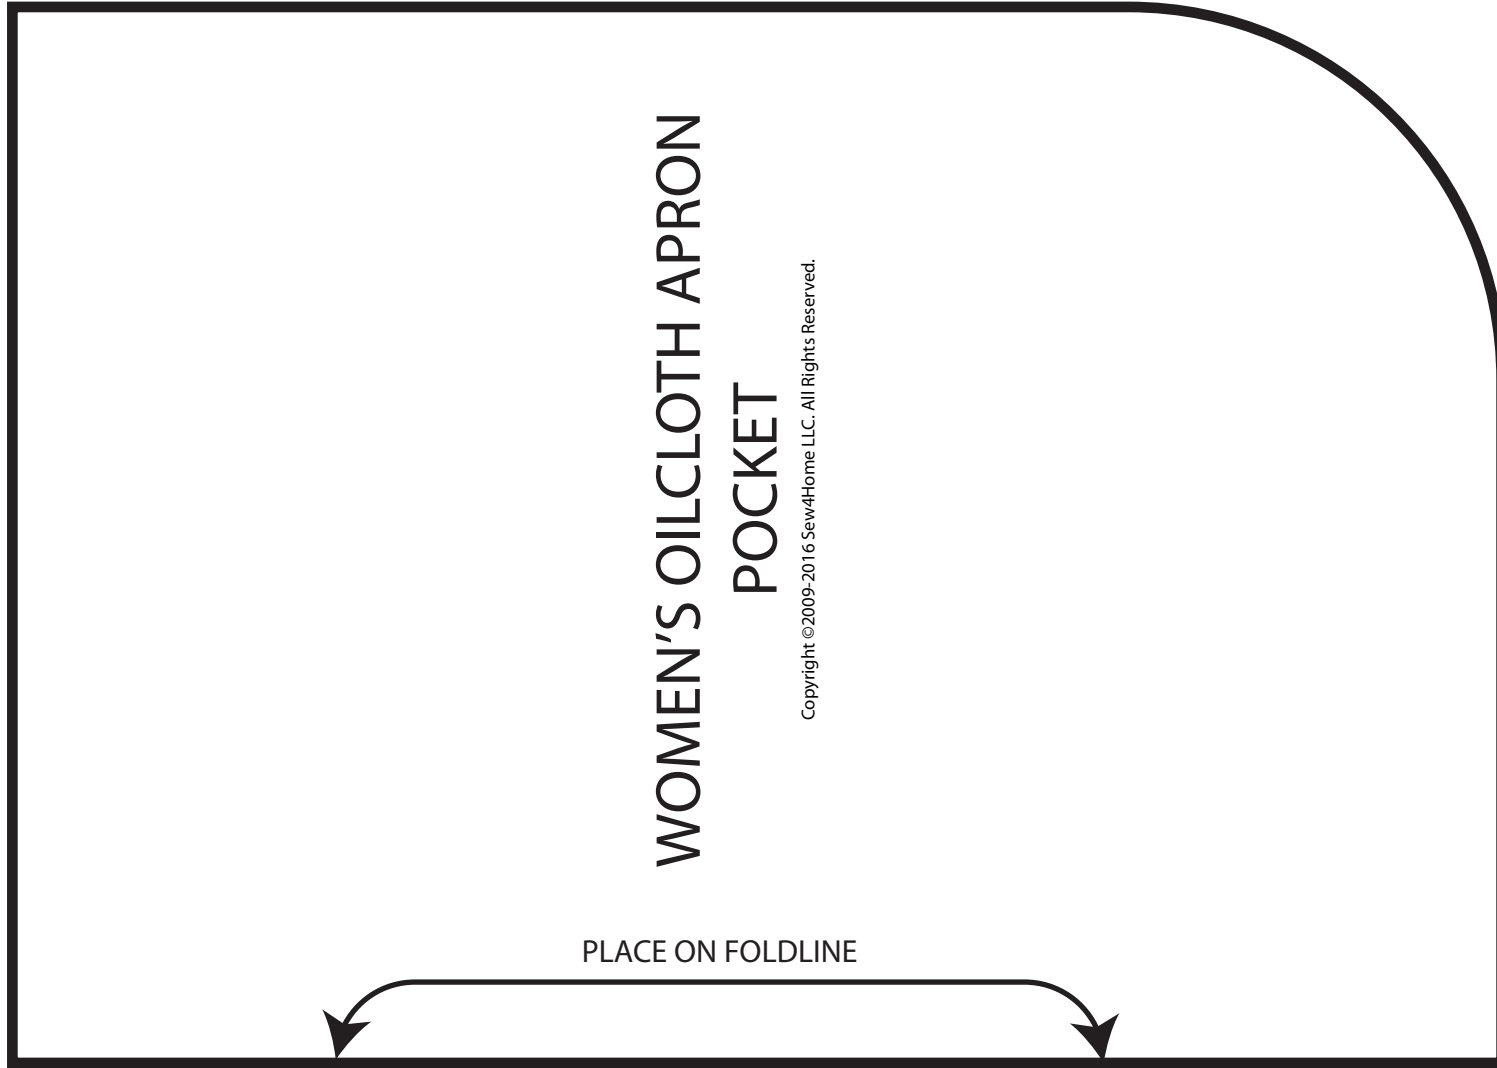

Confirm your printer output is correct. This bar is 6 inches long.

sew4home™
Transform your space.

IMPORTANT: Print this .pdf file actual size;
do not size or scale to fit page.