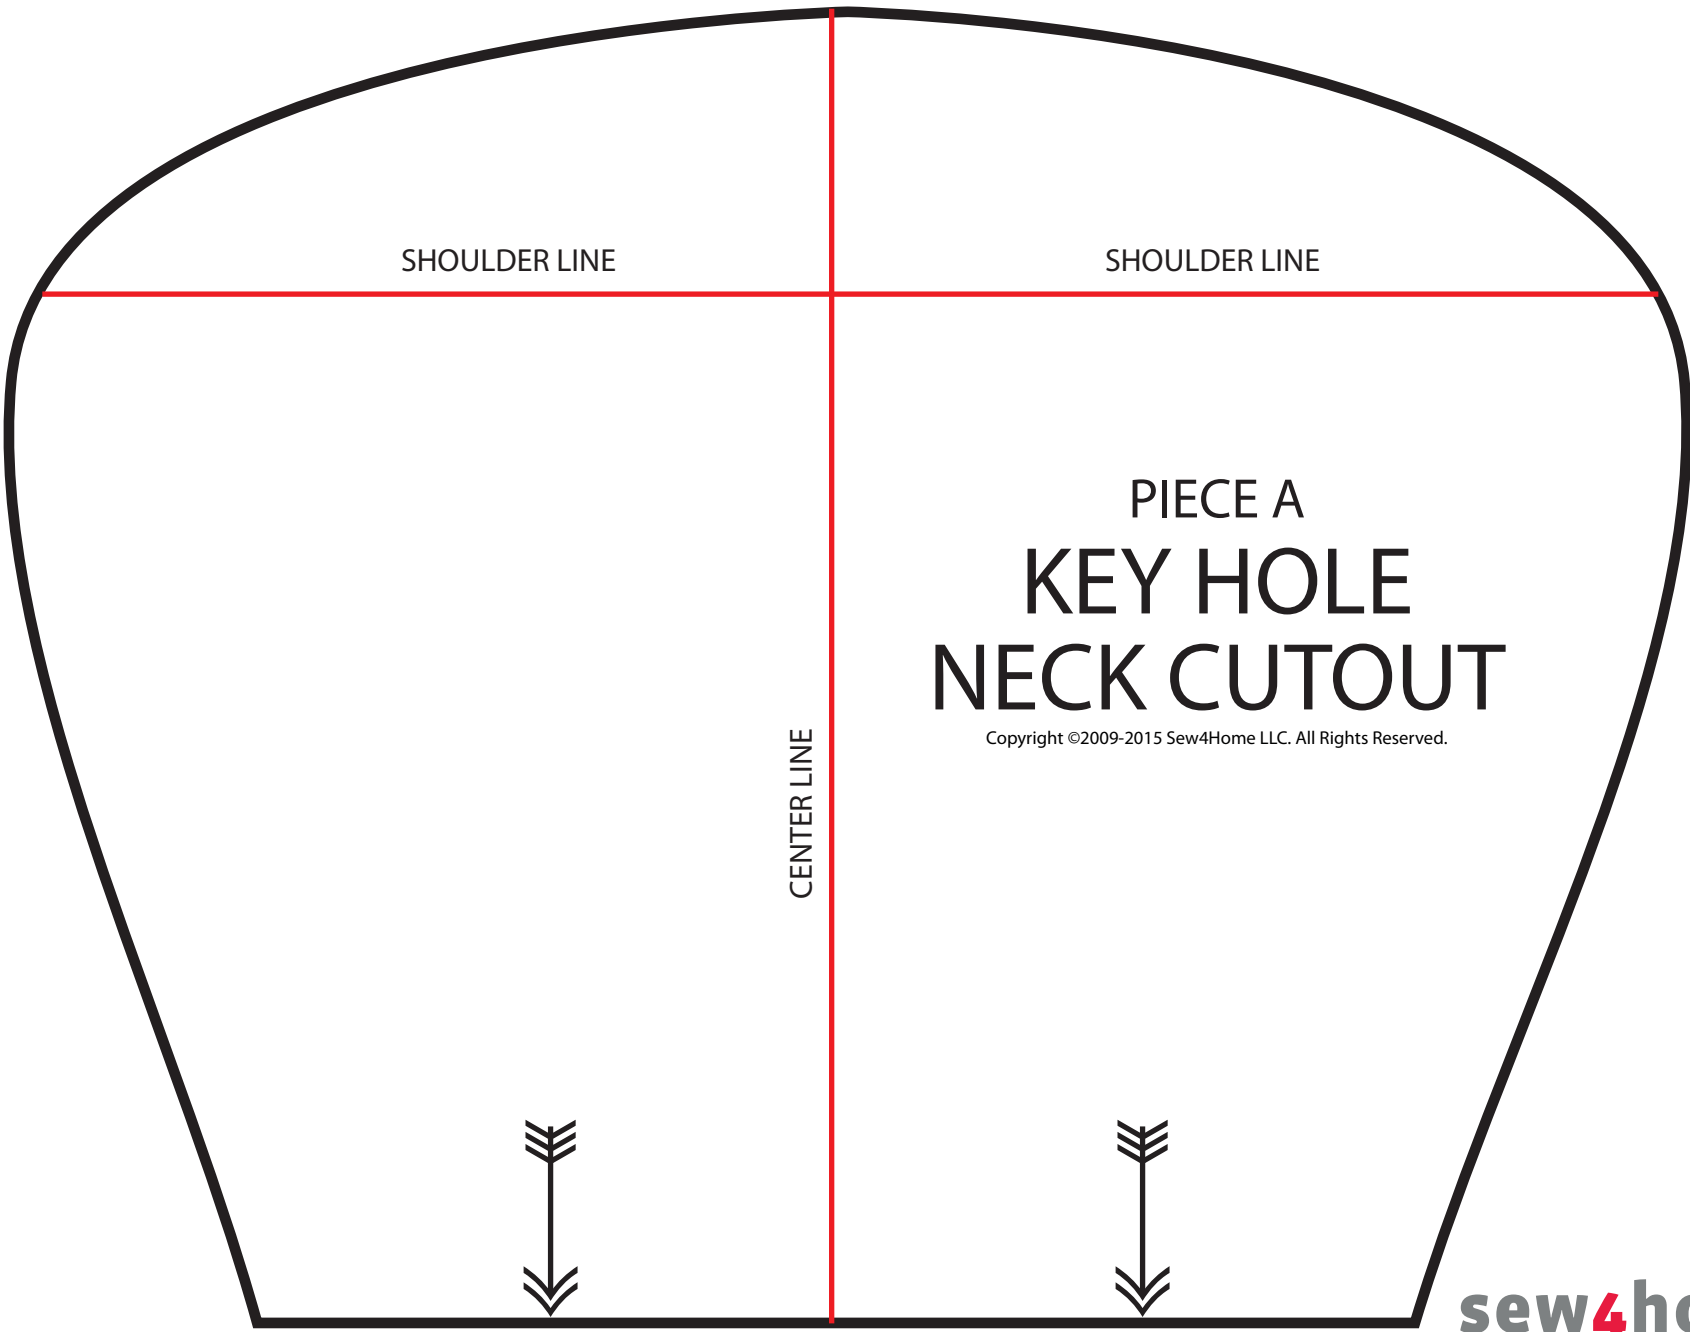

Confirm your printer output is accurate. This bar is exactly 6 inches long.

PIECE A  
KEY HOLE  
NECK CUTOUT

Copyright ©2009-2015 Sew4Home LLC. All Rights Reserved.

Confirm your printer output is accurate. This bar is exactly 6 inches long.

Confirm your printer output is accurate. This bar is exactly 6 inches long.

Confirm your printer output is accurate. This bar is exactly 6 inches long.

Copyright ©2009-2015 Sew4Home LLC. All Rights Reserved.