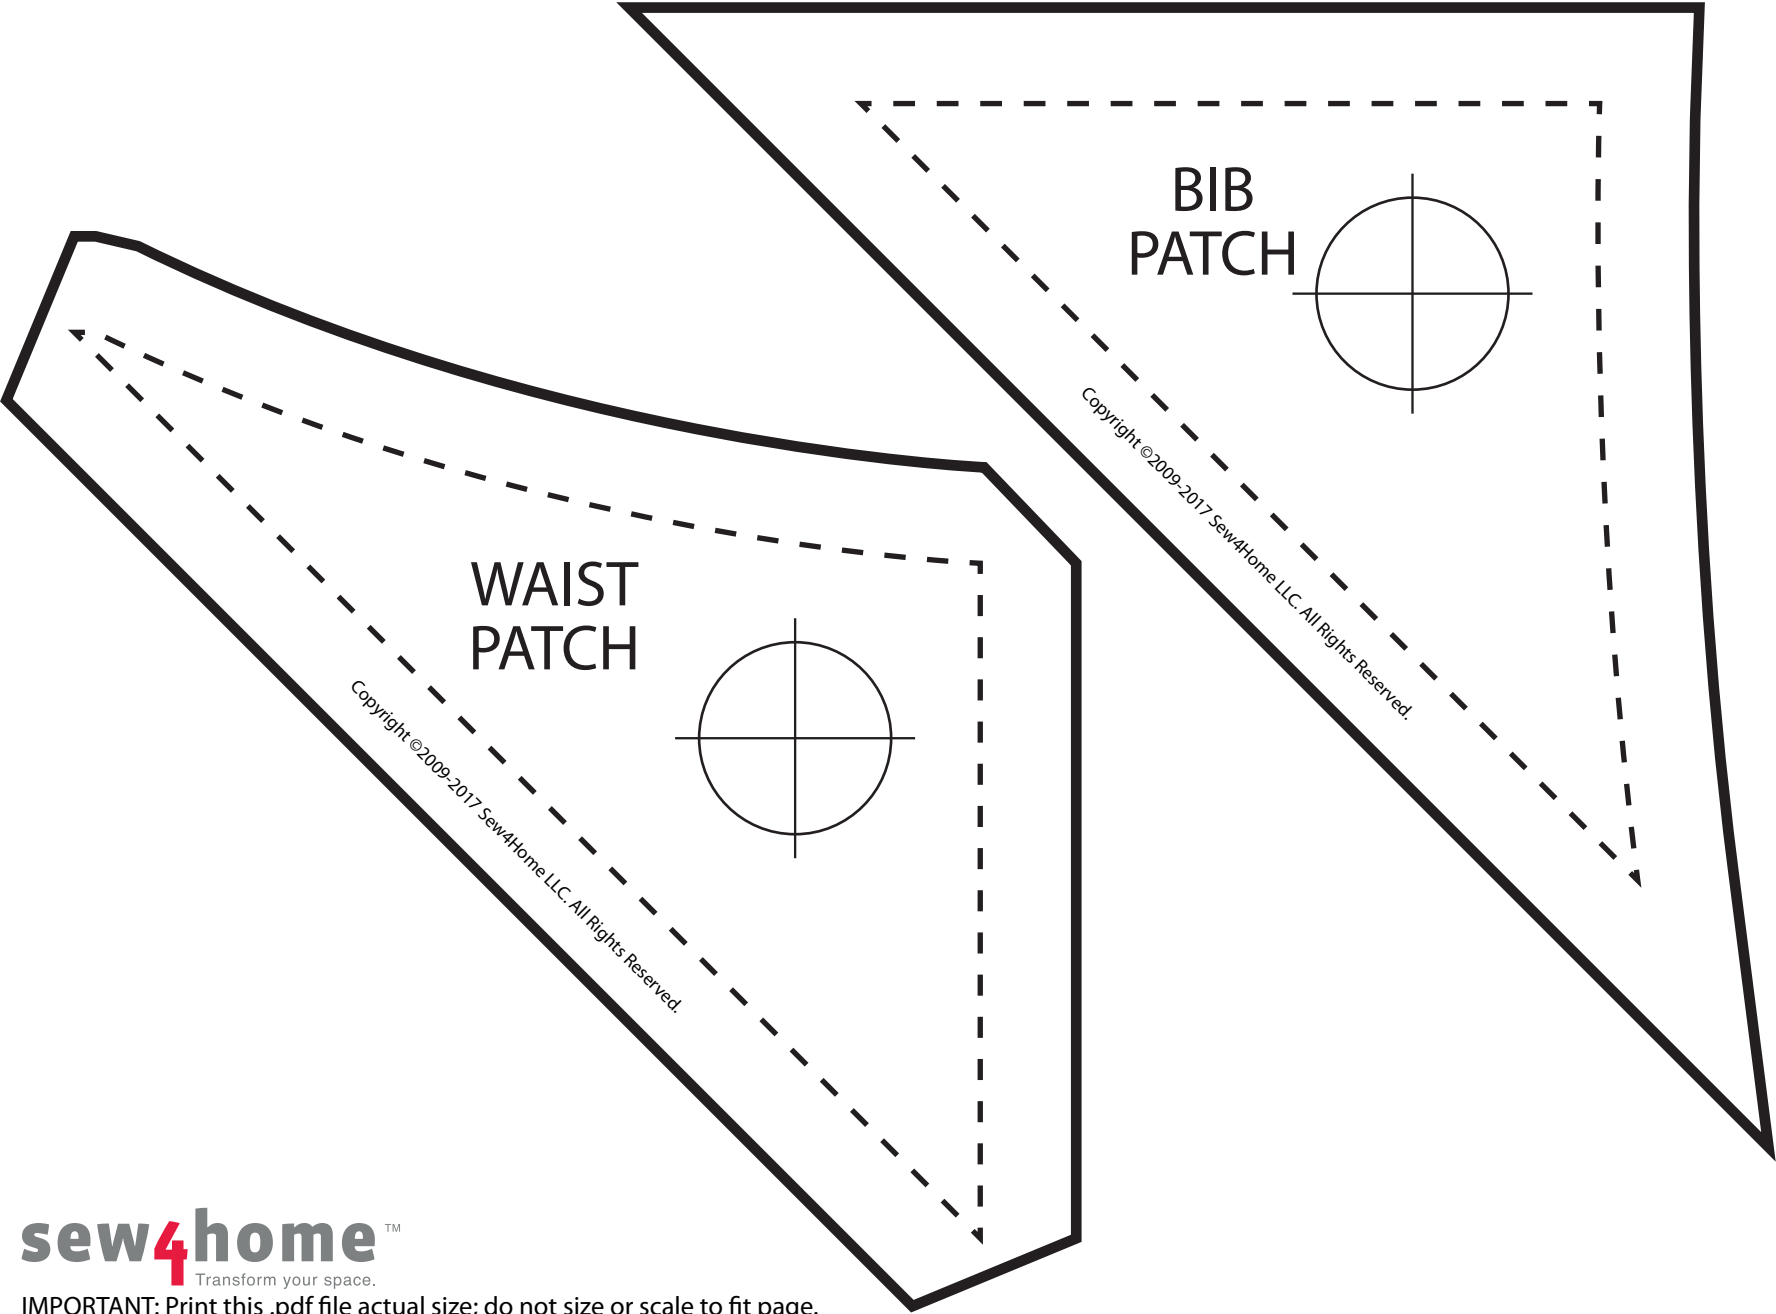

Confirm your printer output is accurate. This bar is exactly 6 inches long.

APRON CUT AWAY - TOP

Copyright ©2009-2017 Sew4Home LLC. All Rights Reserved.

Confirm your printer output is accurate. This bar is exactly 6 inches long.

APRON CUT AWAY - BOTTOM

Copyright ©2009-2017 Sew4Home LLC. All Rights Reserved.

Confirm your printer output is accurate. This bar is exactly 6 inches long.

PLEAT GUIDE

Copyright ©2009-2017 Sew4Home LLC. All Rights Reserved.

Confirm your printer output is accurate. This bar is exactly 6 inches long.

Confirm your printer output is accurate. This bar is exactly 6 inches long.

Confirm your printer output is accurate. This bar is exactly 6 inches long.