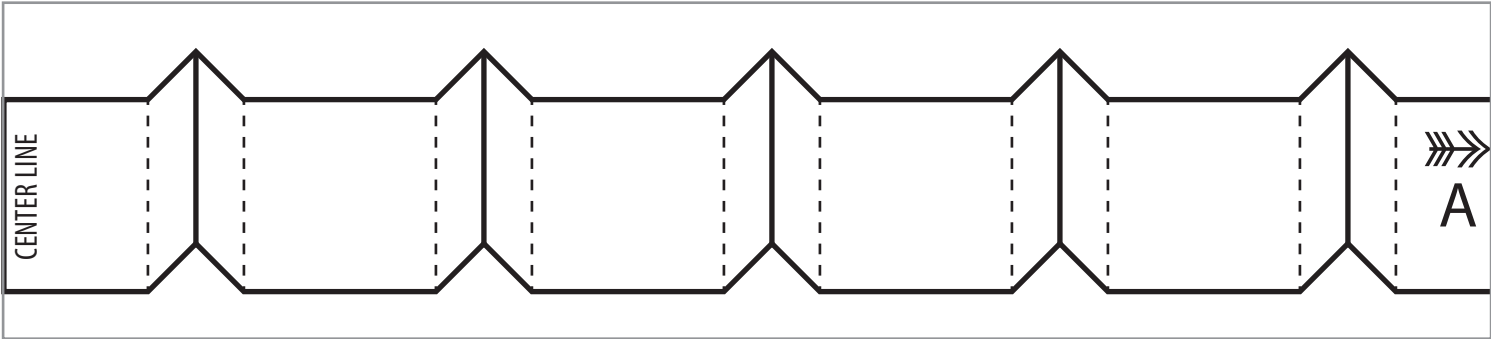

Confirm your printer output is accurate. This bar is exactly 6 inches long.

APRON CUT AWAY - TOP

Copyright ©2009-2017 Sew4Home LLC. All Rights Reserved.

Confirm your printer output is accurate. This bar is exactly 6 inches long.

APRON CUT AWAY - BOTTOM

Copyright ©2009-2017 Sew4Home LLC. All Rights Reserved.

Confirm your printer output is accurate. This bar is exactly 6 inches long.

PLEAT GUIDE

Copyright ©2009-2017 Sew4Home LLC. All Rights Reserved.

Confirm your printer output is accurate. This bar is exactly 6 inches long.

Confirm your printer output is accurate. This bar is exactly 6 inches long.

Confirm your printer output is accurate. This bar is exactly 6 inches long.