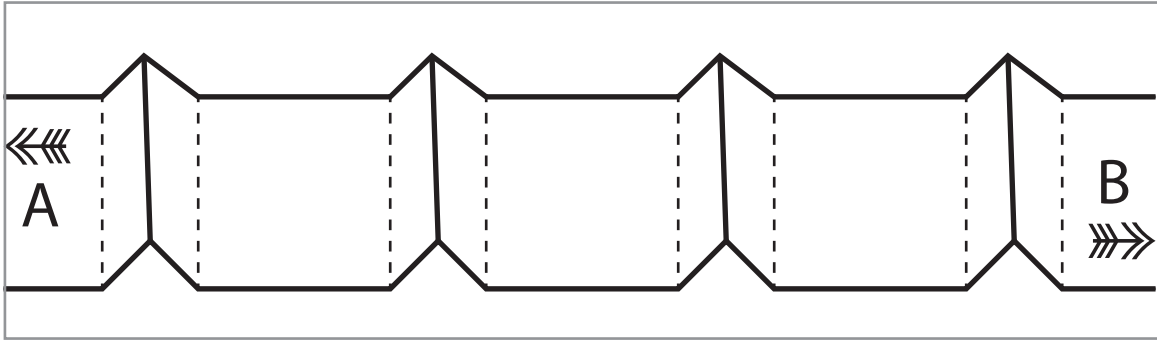

Confirm your printer output is accurate. This bar is exactly 6 inches long.

APRON CUT AWAY - TOP

Copyright ©2009-2017 Sew4Home LLC. All Rights Reserved.

Confirm your printer output is accurate. This bar is exactly 6 inches long.

APRON CUT AWAY - BOTTOM

Copyright ©2009-2017 Sew4Home LLC. All Rights Reserved.

Confirm your printer output is accurate. This bar is exactly 6 inches long.

PLEAT GUIDE

Copyright ©2009-2017 Sew4Home LLC. All Rights Reserved.

Confirm your printer output is accurate. This bar is exactly 6 inches long.

Confirm your printer output is accurate. This bar is exactly 6 inches long.

Confirm your printer output is accurate. This bar is exactly 6 inches long.