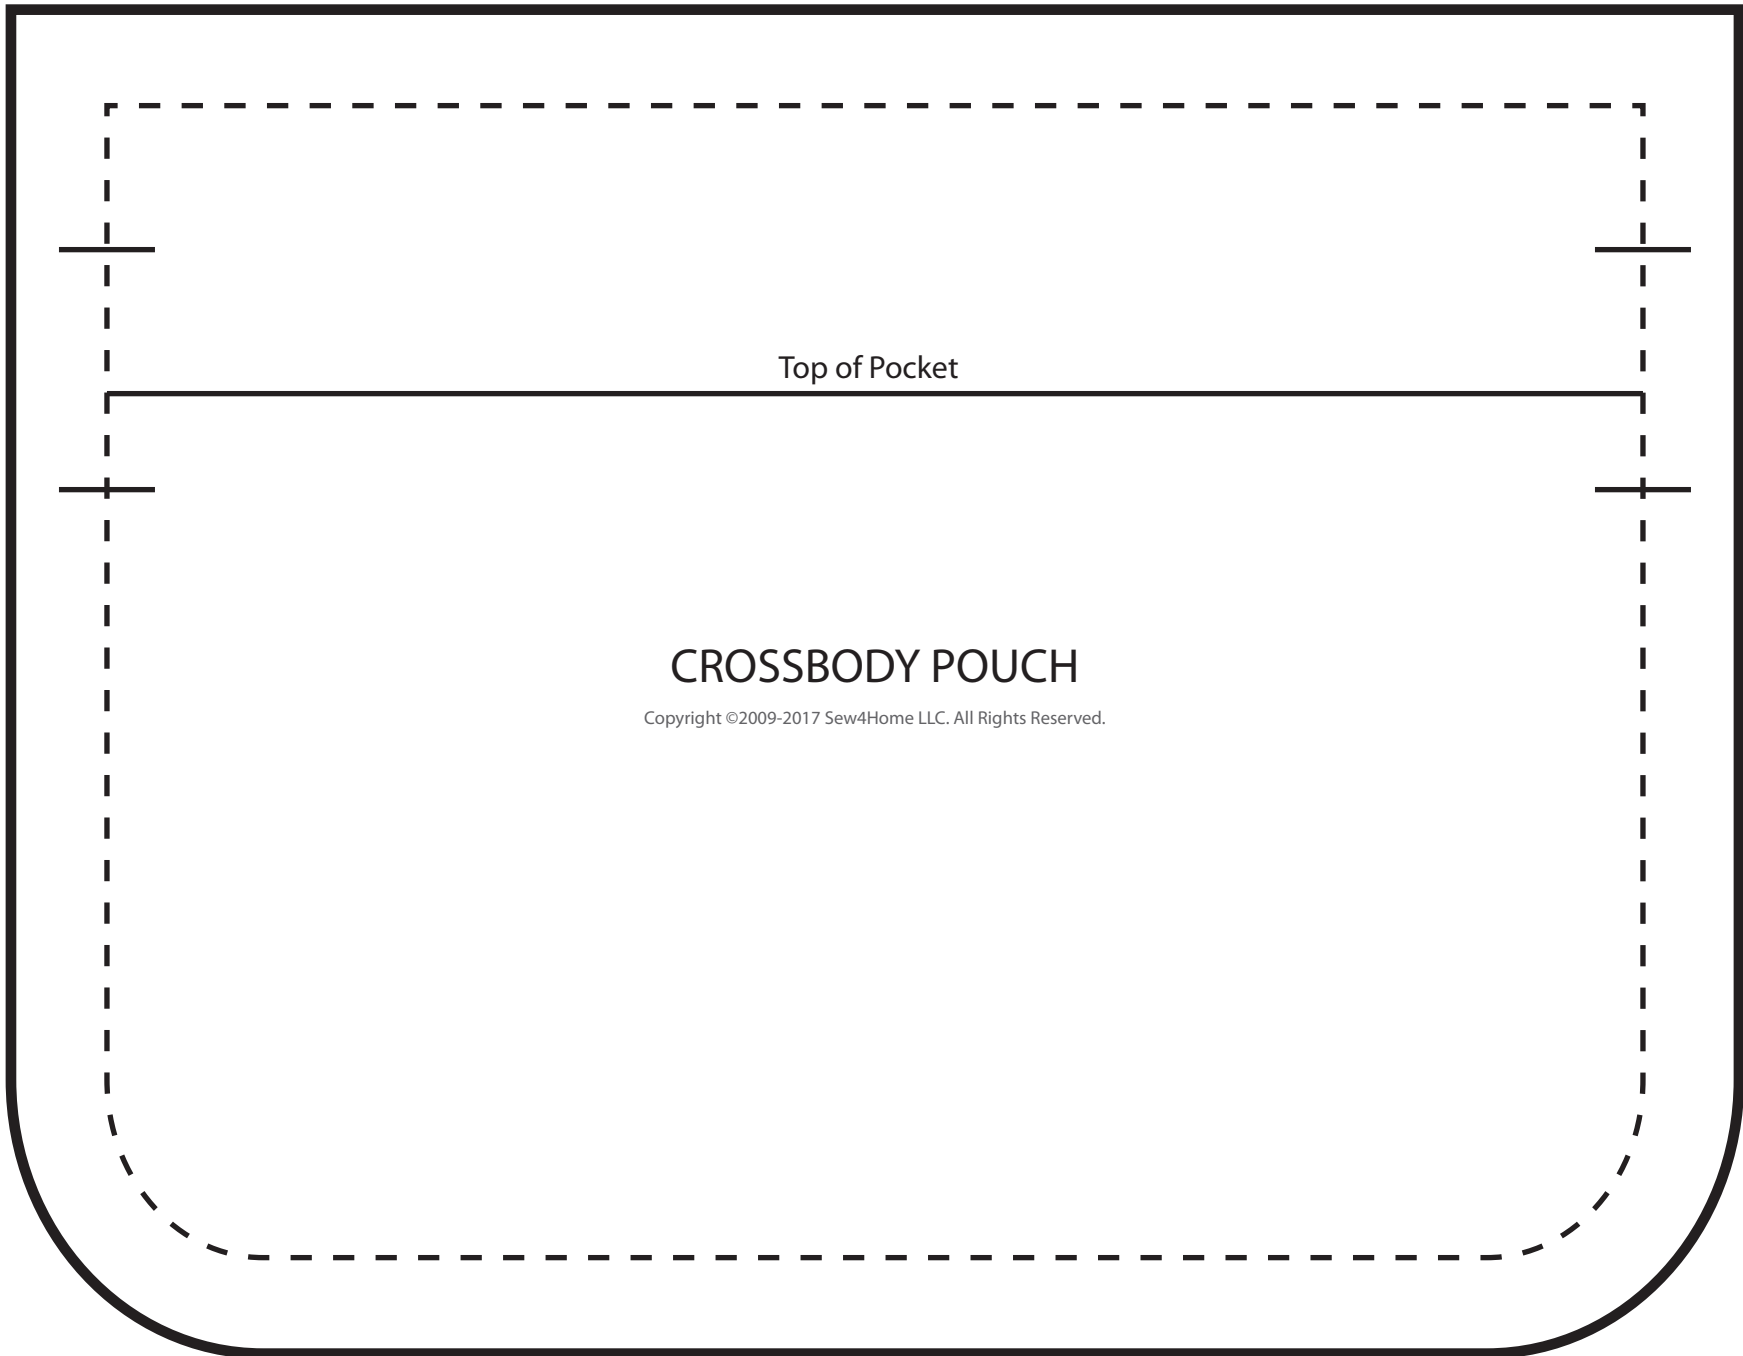

Confirm your printer output is accurate. This bar is exactly 6 inches long.

Top of Pocket

CROSSBODY POUCH

Copyright ©2009-2017 Sew4Home LLC. All Rights Reserved.