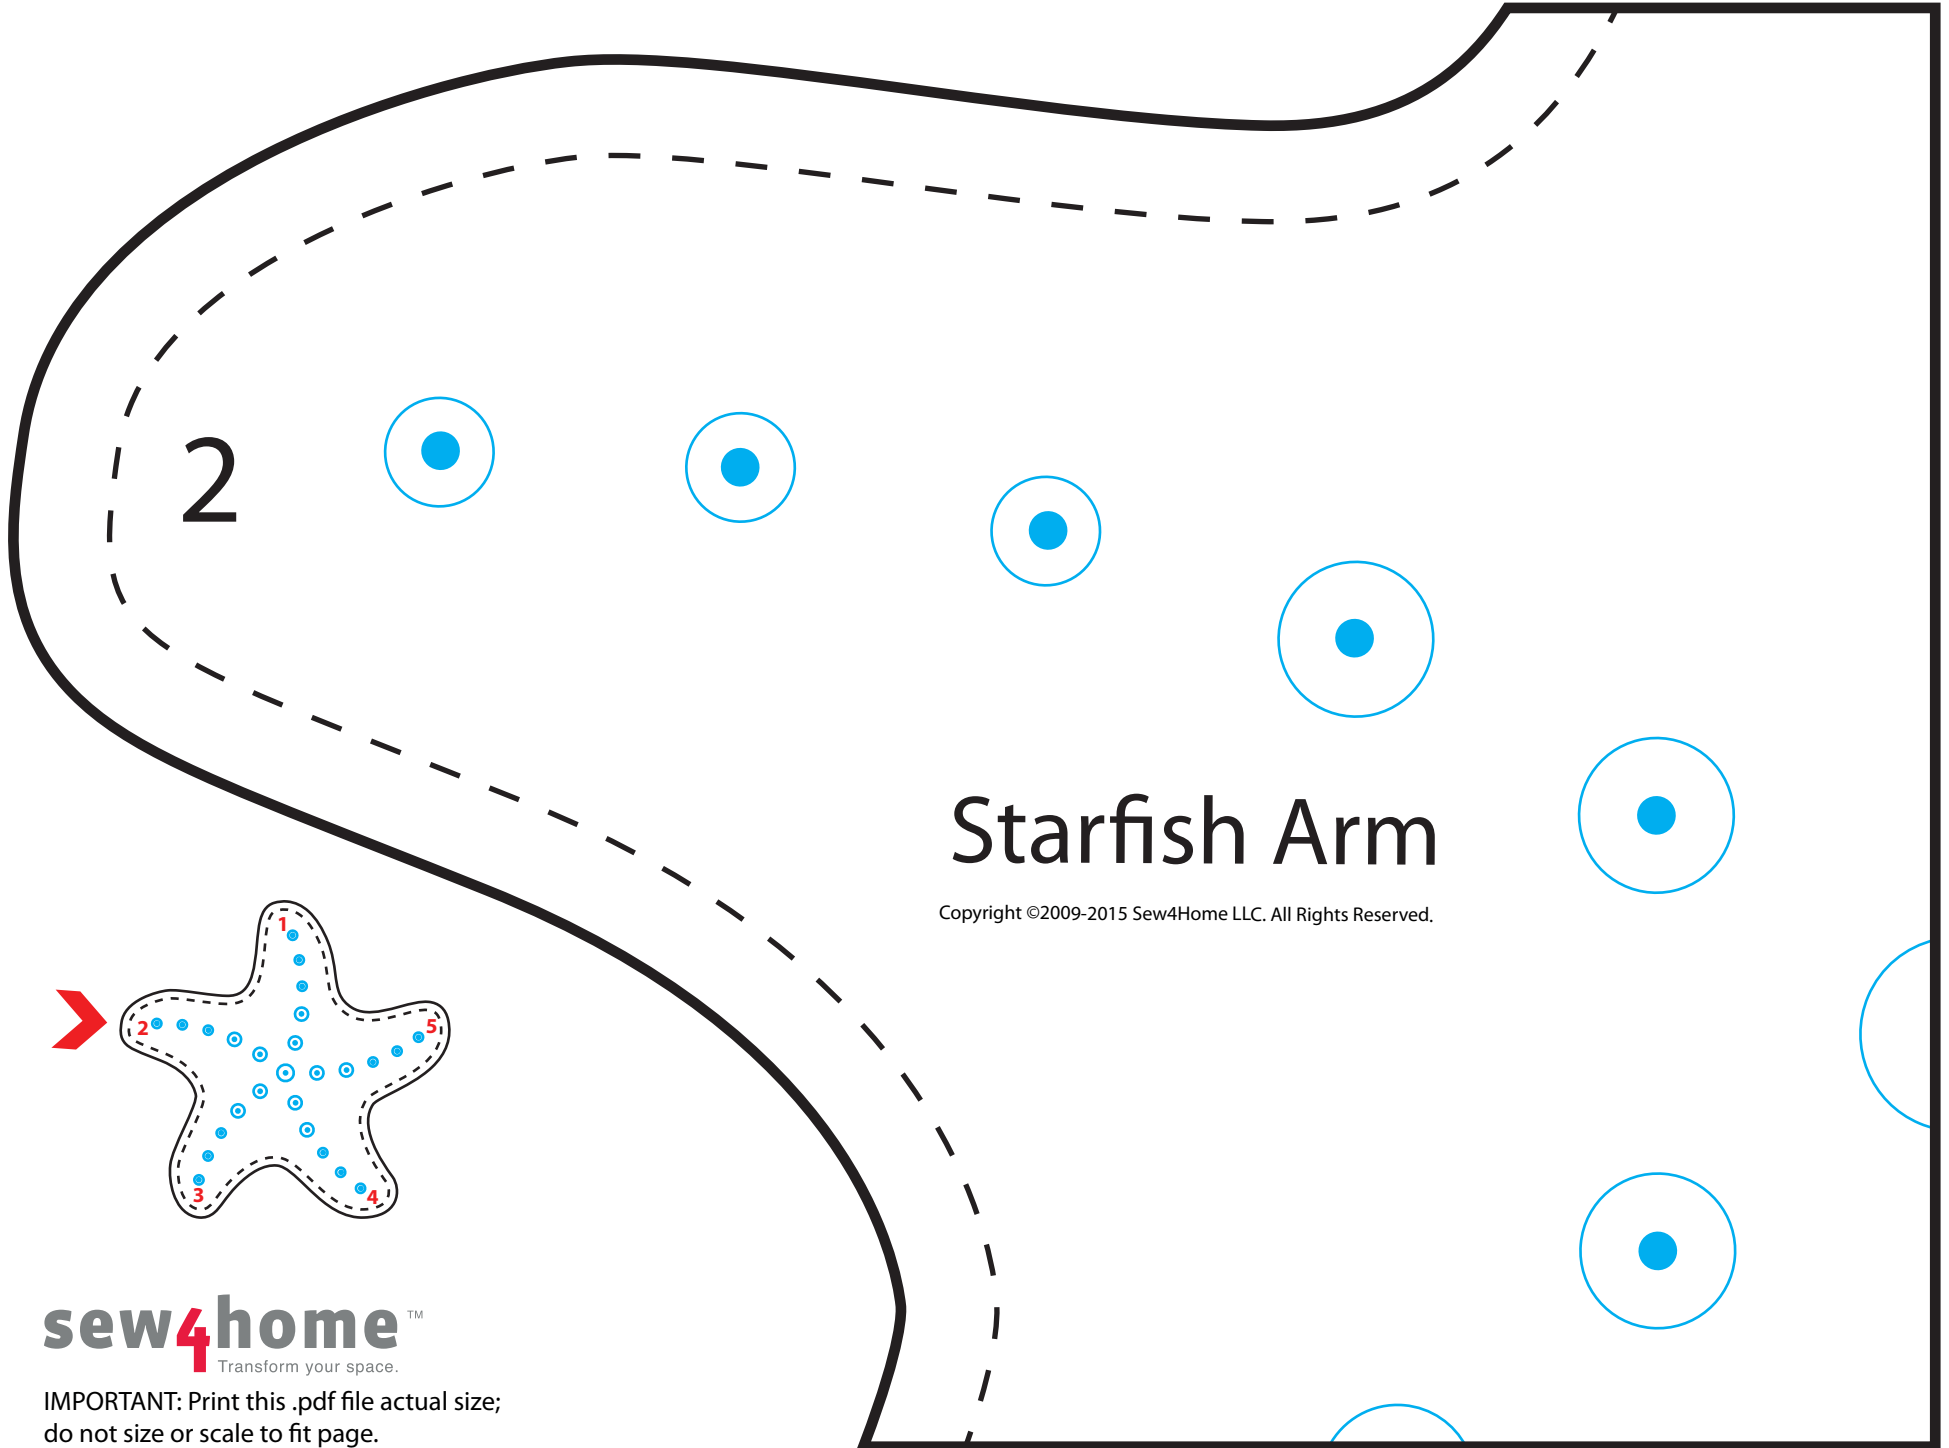

IMPORTANT: Print this .pdf file actual size;
do not size or scale to fit page.

← Confirm that your printer output is accurate. This line is 8 inches long from arrow tip to arrow tip. →

Starfish Arm

Copyright ©2009-2015 Sew4Home LLC. All Rights Reserved.