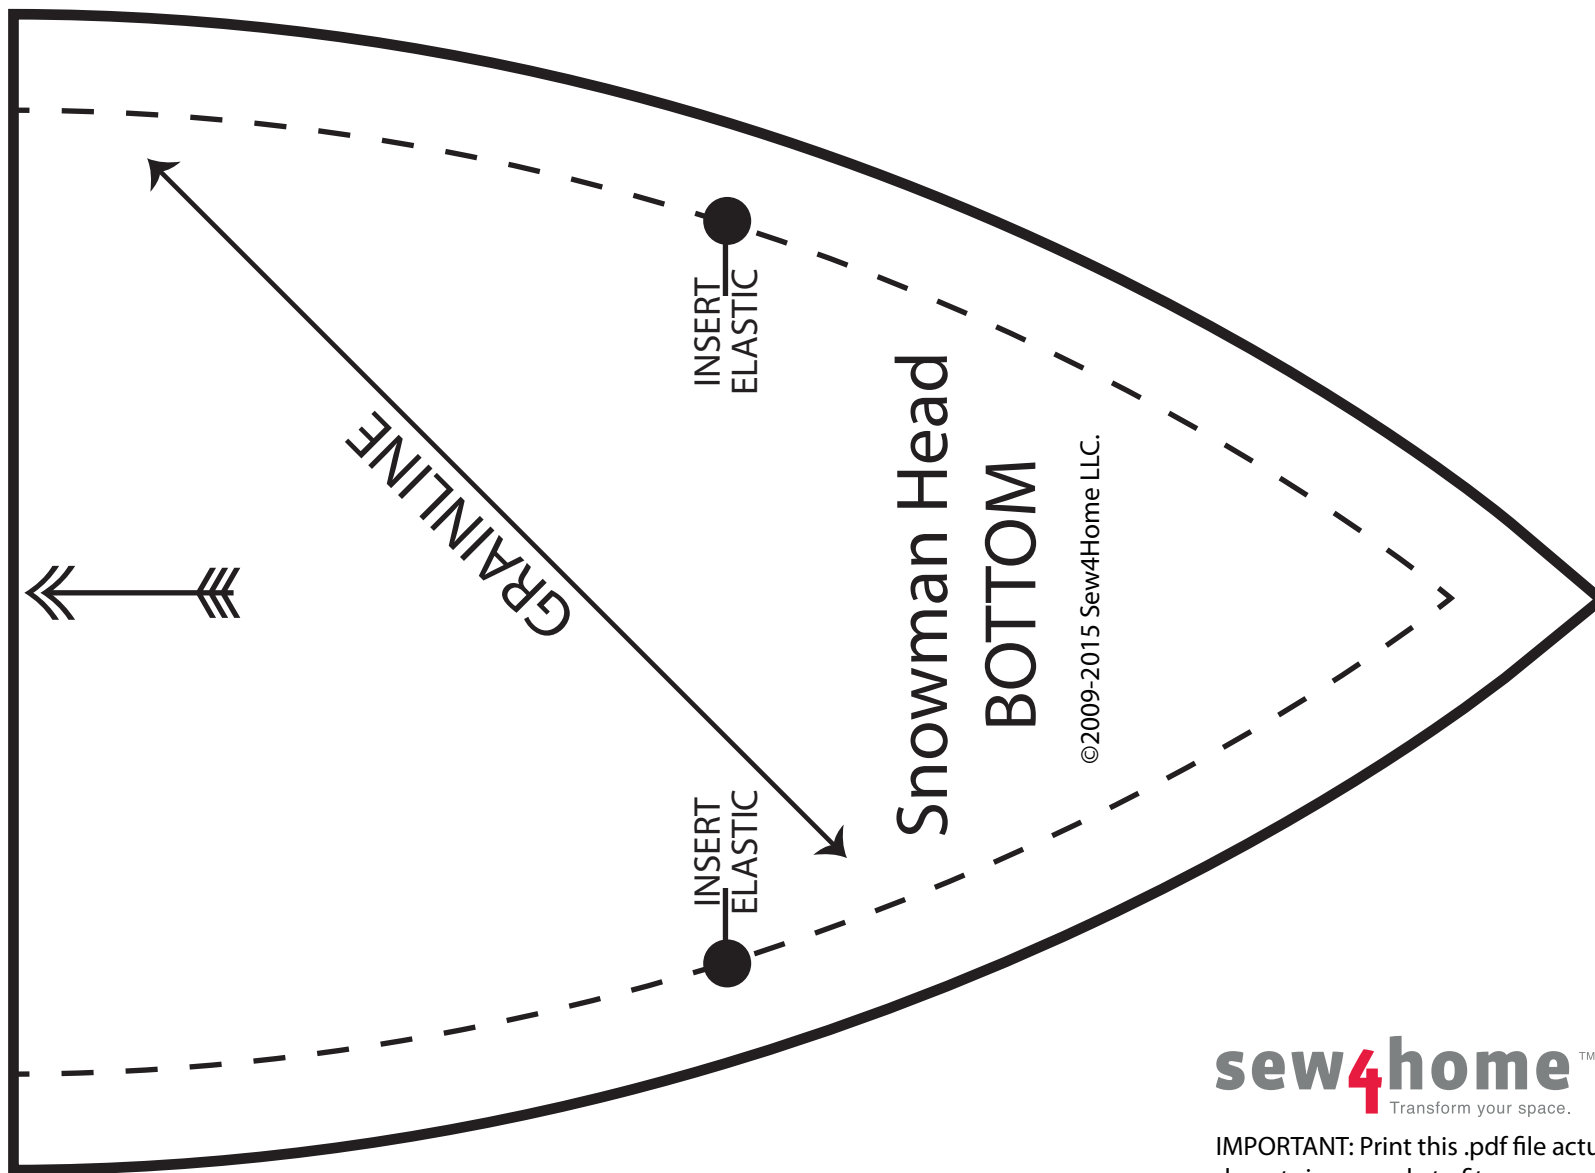

Confirm that your printer output is accurate. This line is 8 inches long.

sew4home™
Transform your space.

IMPORTANT: Print this .pdf file actual size;
do not size or scale to fit page.

Copyright ©2009-2015 Sew4Home LLC.
All Rights Reserved.