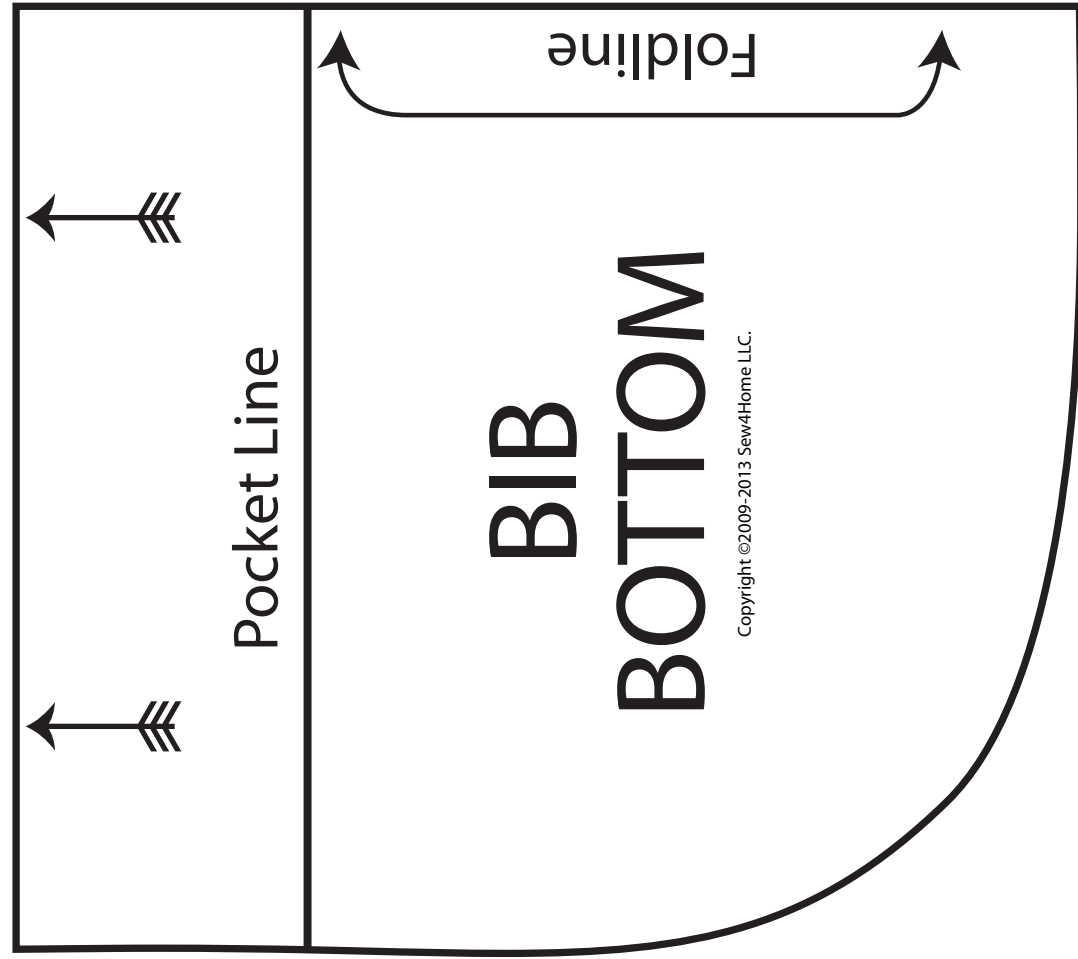

Confirm your printer output is correct. This line is 8 inches long.

IMPORTANT: Print this .pdf file actual size; do not size or scale to fit page.
Copyright ©2009-2013 Sew4Home LLC.
All Rights Reserved.