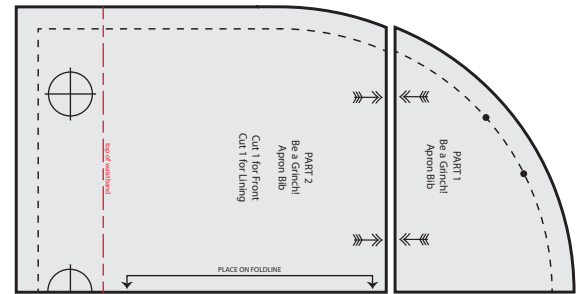

Confirm your printer output is correct. This line is 6½ inches long.

Tape Part 1 & Part 2 together.

**IMPORTANT:** Print this .pdf file actual size; do not size or scale to fit page.  
Copyright ©2009-2011 Sew4Home LLC.  
All Rights Reserved.