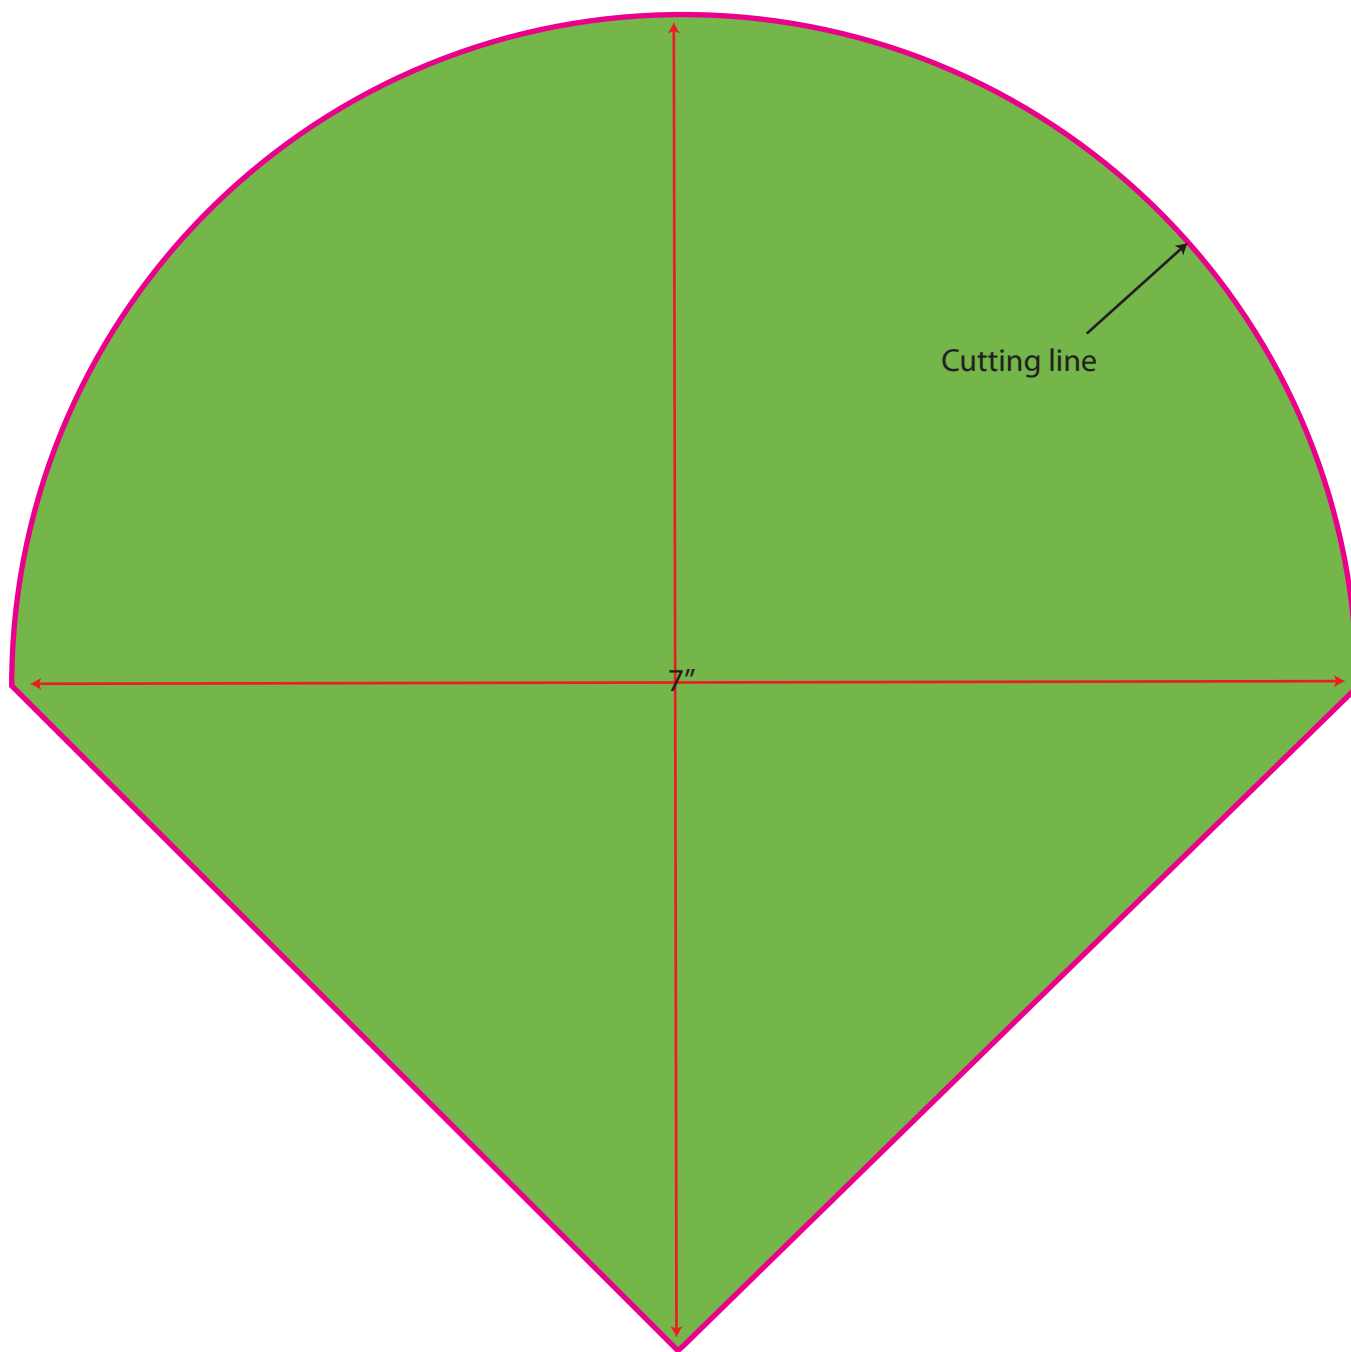

Corner Scallop

SCALE
1" = 1"

IMPORTANT: Print this .pdf file actual size;
do not size or scale to fit page.

August 10, 2009

sew4home™
Transform your space.