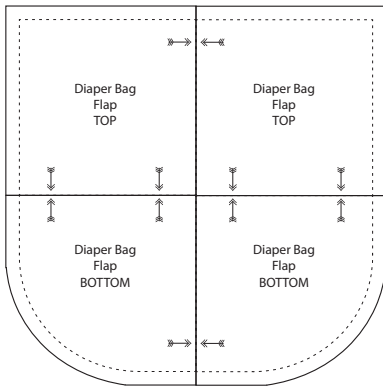

Assemble Pattern

# Diaper Bag Flap BOTTOM

Copyright ©2012 Sew4Home LLC. All Rights Reserved.

Confirm your printer output is accurate. This bar is exactly 6 inches long.

IMPORTANT: Print this .pdf file actual size; do not size or scale to fit page.

# Diaper Bag Flap TOP

Copyright ©2012 Sew4Home LLC. All Rights Reserved.

Confirm your printer output is accurate. This bar is exactly 6 inches long.

IMPORTANT: Print this .pdf file actual size; do not size or scale to fit page.

Confirm your printer output is accurate. This bar is exactly 6 inches long.

IMPORTANT: Print this .pdf file actual size; do not size or scale to fit page.