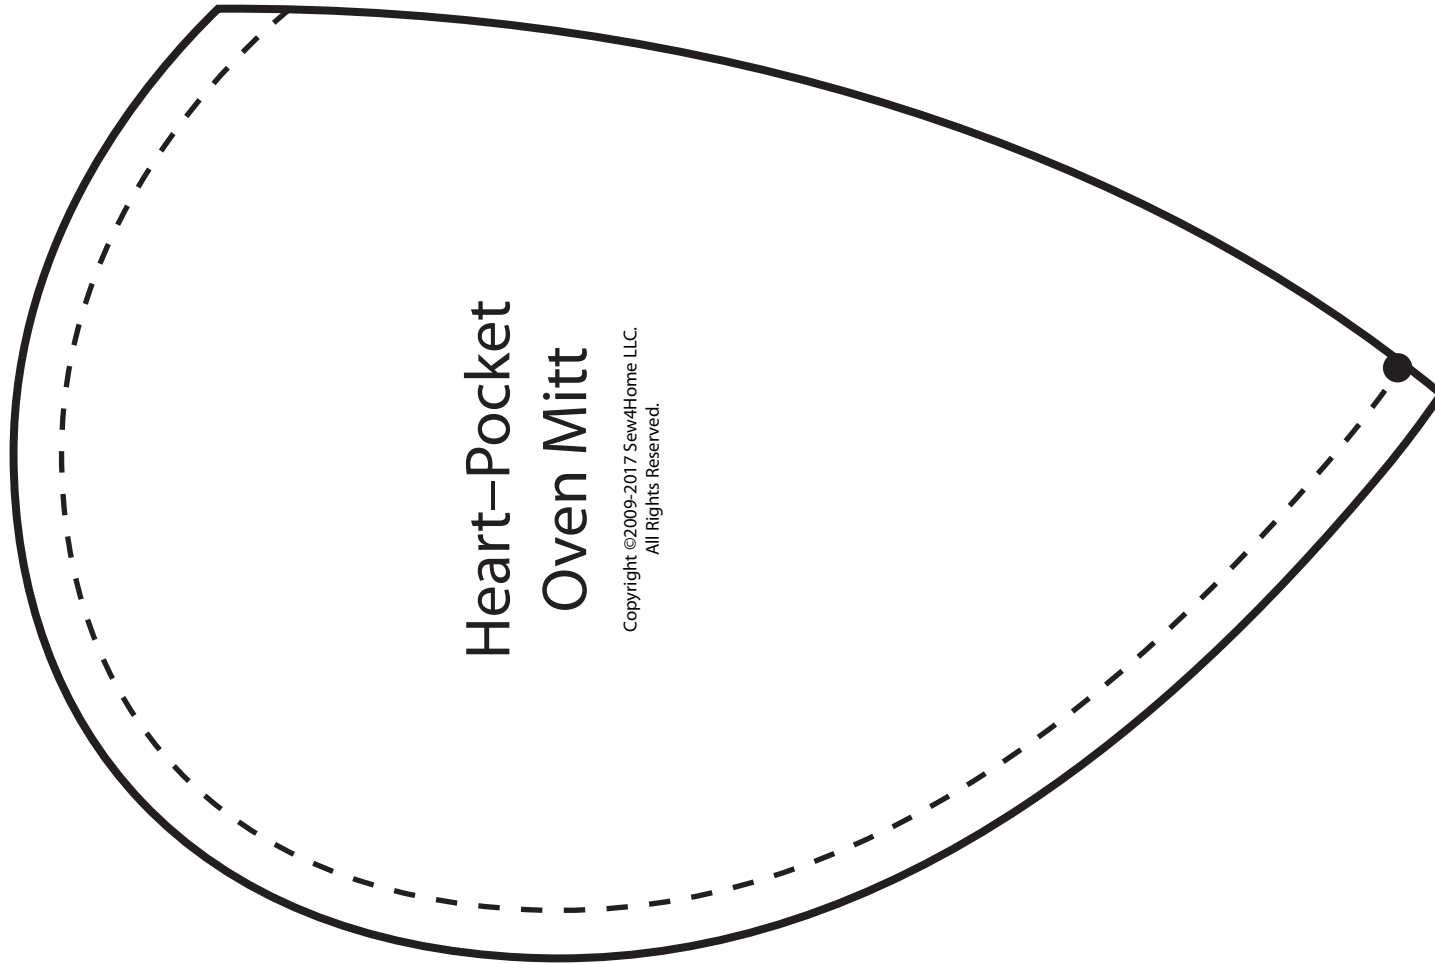

Confirm your printer output is correct. This line is 8 inches long.

Heart
Oven Mitt

Copyright ©2009-2017 Sew4Home LLC.
All Rights Reserved.

IMPORTANT: Print this .pdf file actual size; do not size or scale to fit page.

Confirm your printer output is correct. This line is 8 inches long.

Heart-Pocket Oven Mitt

Copyright ©2009-2017 Sew4Home LLC.
All Rights Reserved.

IMPORTANT: Print this .pdf file actual size; do not size or scale to fit page.