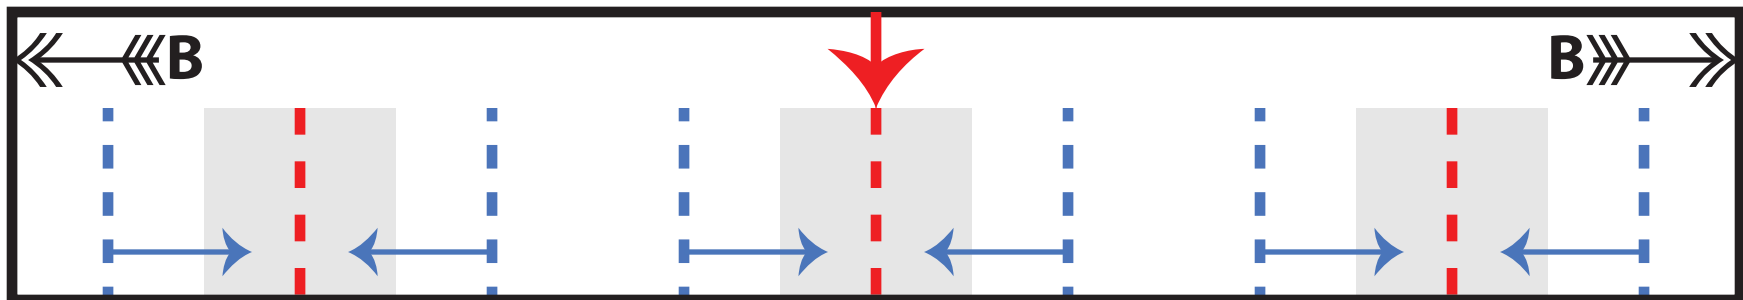

Confirm your printer output is accurate. This bar is exactly 8 inches long.

Confirm your printer output is accurate. This bar is exactly 8 inches long.

Confirm your printer output is accurate. This bar is exactly 8 inches long.

Confirm your printer output is accurate. This bar is exactly 8 inches long.

BIB LINING
Part A

Copyright ©2019 Sew4Home LLC. All Rights Reserved.

Confirm your printer output is accurate. This bar is exactly 8 inches long.

BIB LINING
Part B

Copyright ©2019 Sew4Home LLC. All Rights Reserved.

sew4home™
Transform your space.

IMPORTANT: Print this .pdf file actual size; do not size or scale to fit page.

Confirm your printer output is accurate. This bar is exactly 8 inches long.