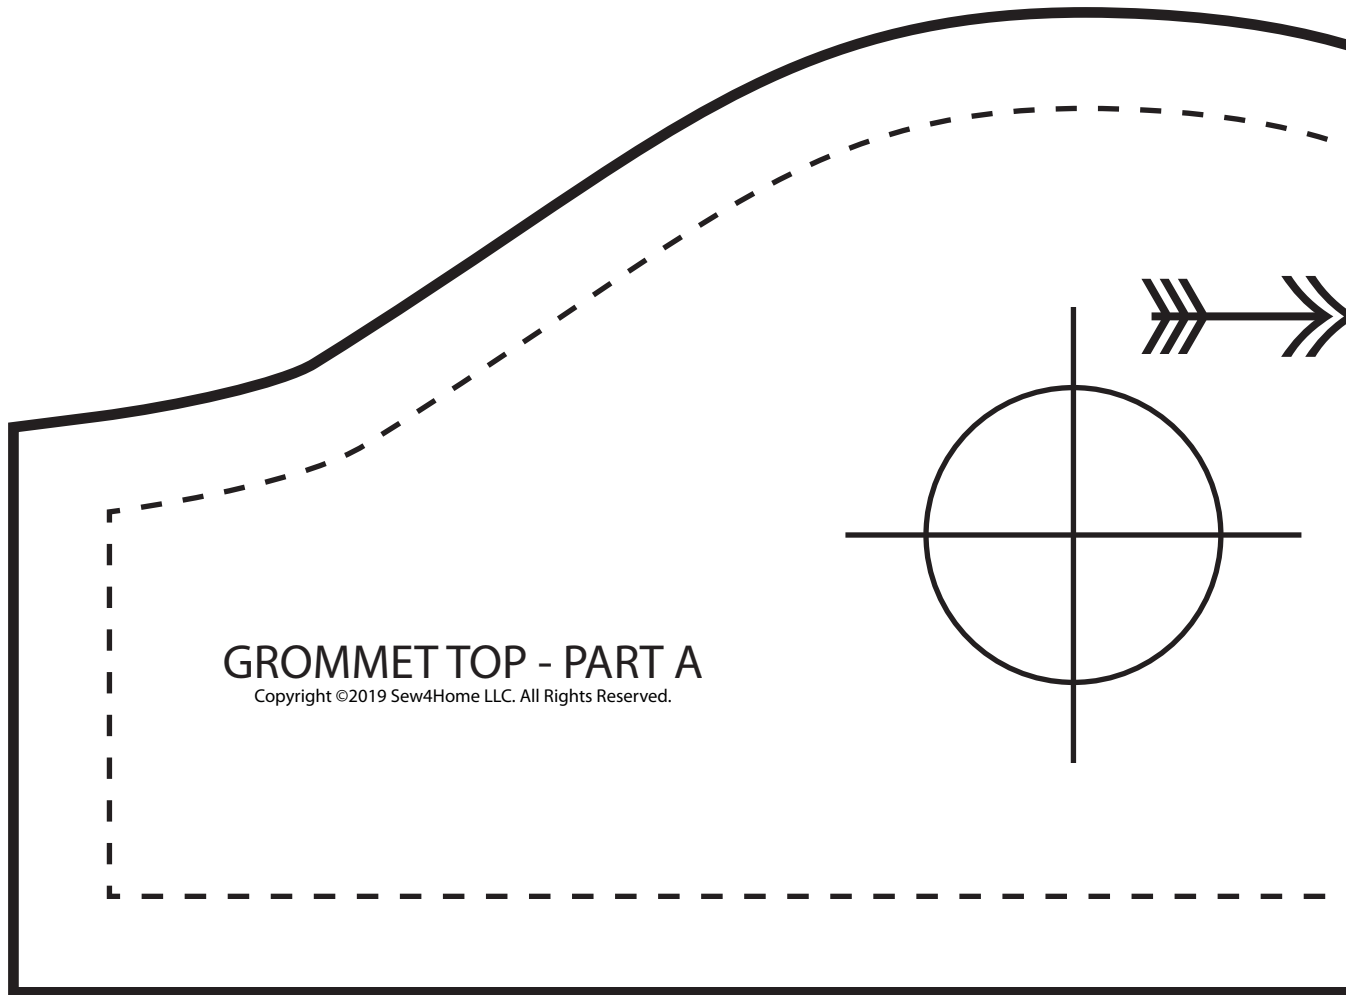

Confirm your printer output is accurate. This bar is exactly 8 inches long.

GROMMET TOP - PART A  
Copyright ©2019 Sew4Home LLC. All Rights Reserved.

**sew4home**™  
Transform your space.

IMPORTANT: Print this .pdf file actual size; do not size or scale to fit page.

Confirm your printer output is accurate. This bar is exactly 8 inches long.

Confirm your printer output is accurate. This bar is exactly 8 inches long.

**sew4home**™  
Transform your space.

IMPORTANT: Print this .pdf file actual size; do not size or scale to fit page.

Confirm your printer output is accurate. This bar is exactly 8 inches long.