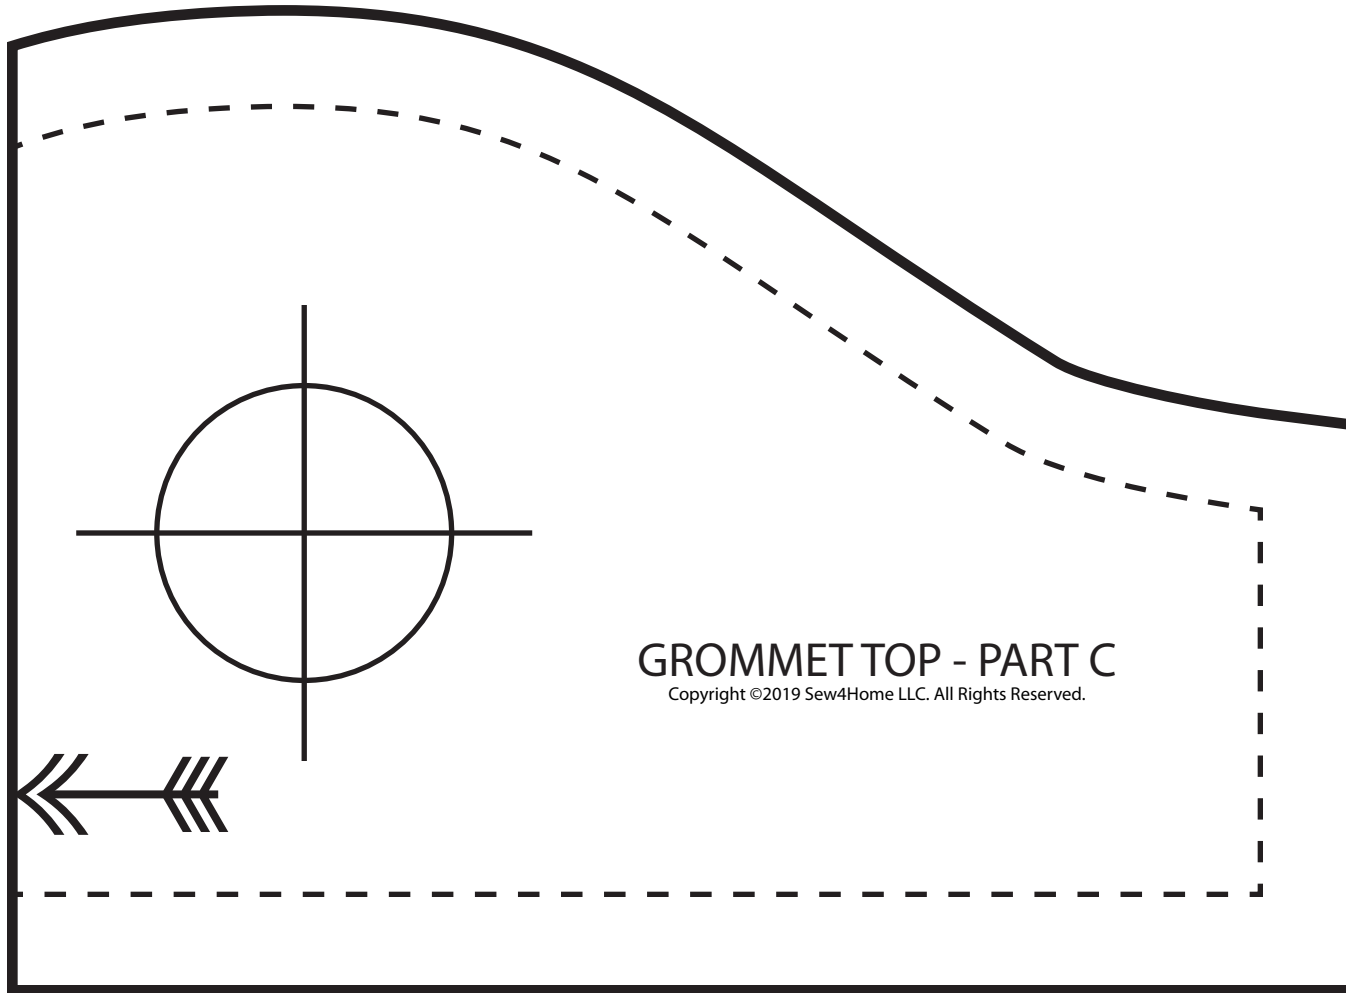

Confirm your printer output is accurate. This bar is exactly 8 inches long.

GROMMET TOP - PART A  
Copyright ©2019 Sew4Home LLC. All Rights Reserved.

**sew4home**™  
Transform your space.

IMPORTANT: Print this .pdf file actual size; do not size or scale to fit page.

Confirm your printer output is accurate. This bar is exactly 8 inches long.

Confirm your printer output is accurate. This bar is exactly 8 inches long.

**sew4home**™  
Transform your space.

IMPORTANT: Print this .pdf file actual size; do not size or scale to fit page.

Confirm your printer output is accurate. This bar is exactly 8 inches long.