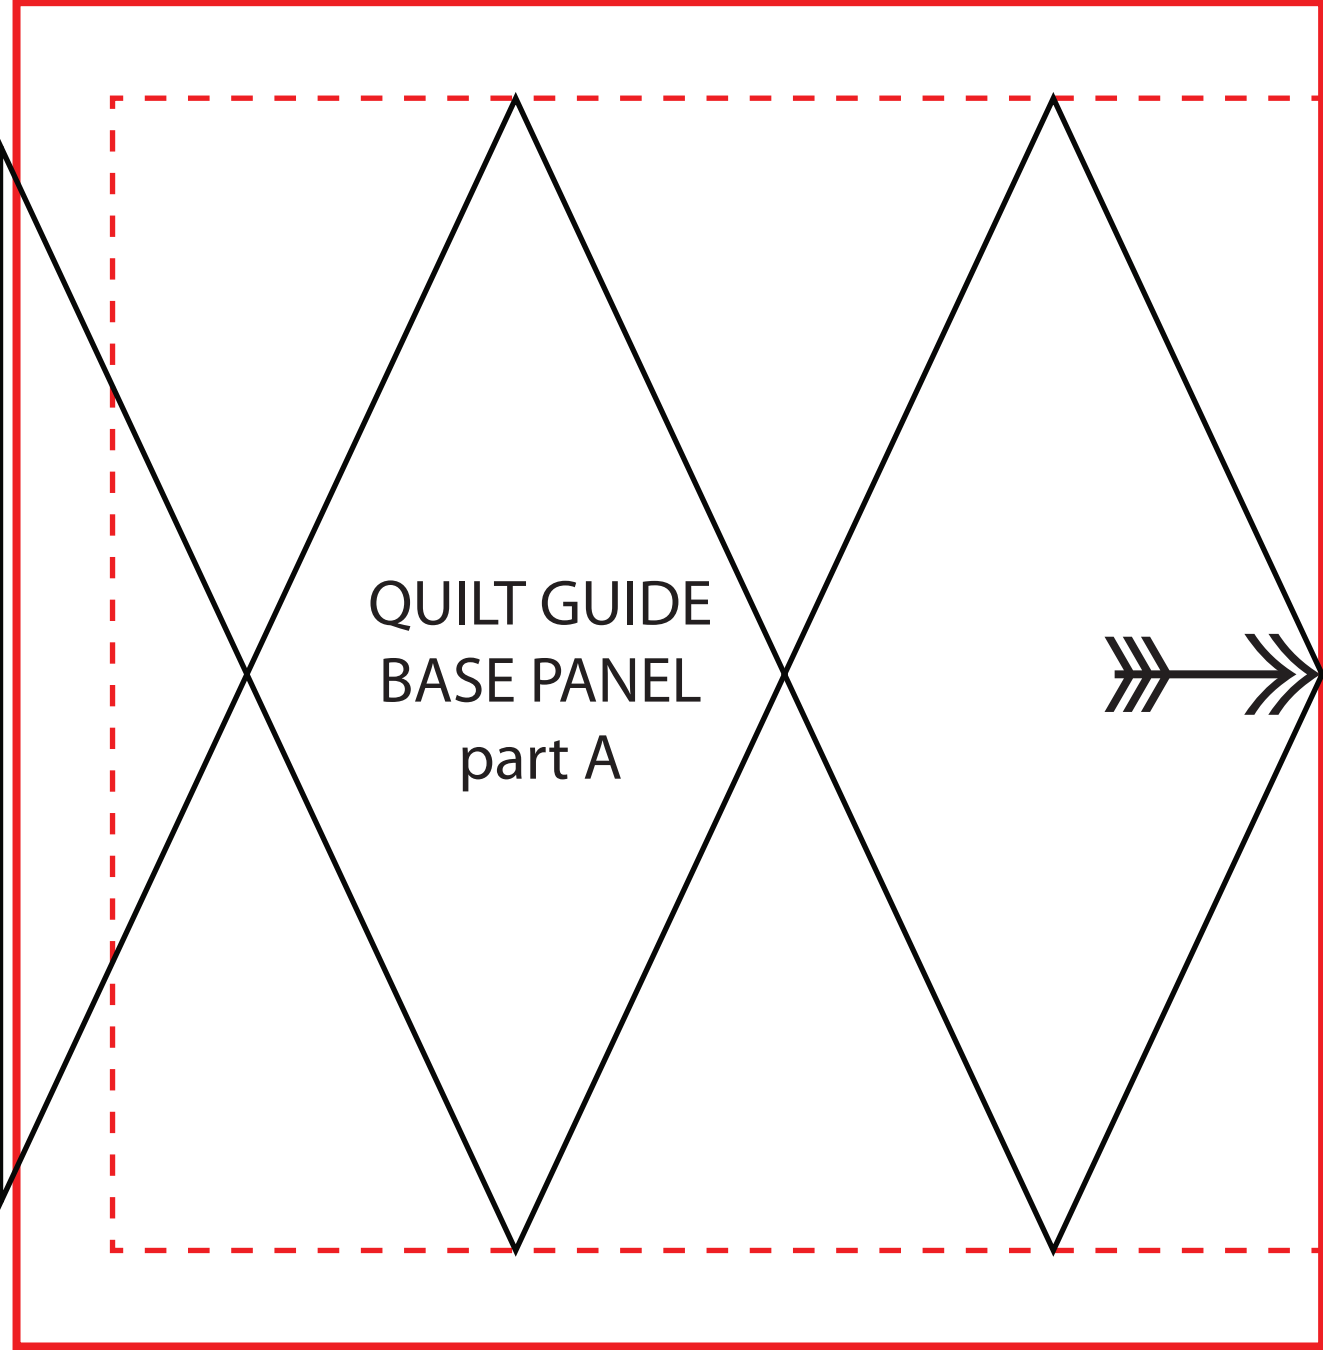

Confirm your printer output is accurate. This bar is exactly 8 inches long.

**sew4home**™  
Transform your space.

IMPORTANT: Print this .pdf file actual size; do not size or scale to fit page.

Confirm your printer output is accurate. This bar is exactly 8 inches long.

GROMMET TOP - SIDE

Copyright ©2019 Sew4Home LLC. All Rights Reserved.

GROMMET TOP - SIDE

Copyright ©2019 Sew4Home LLC. All Rights Reserved.

QUILT GUIDE  
BASE PANEL  
part A

QUILT GUIDE  
BASE PANEL  
part B