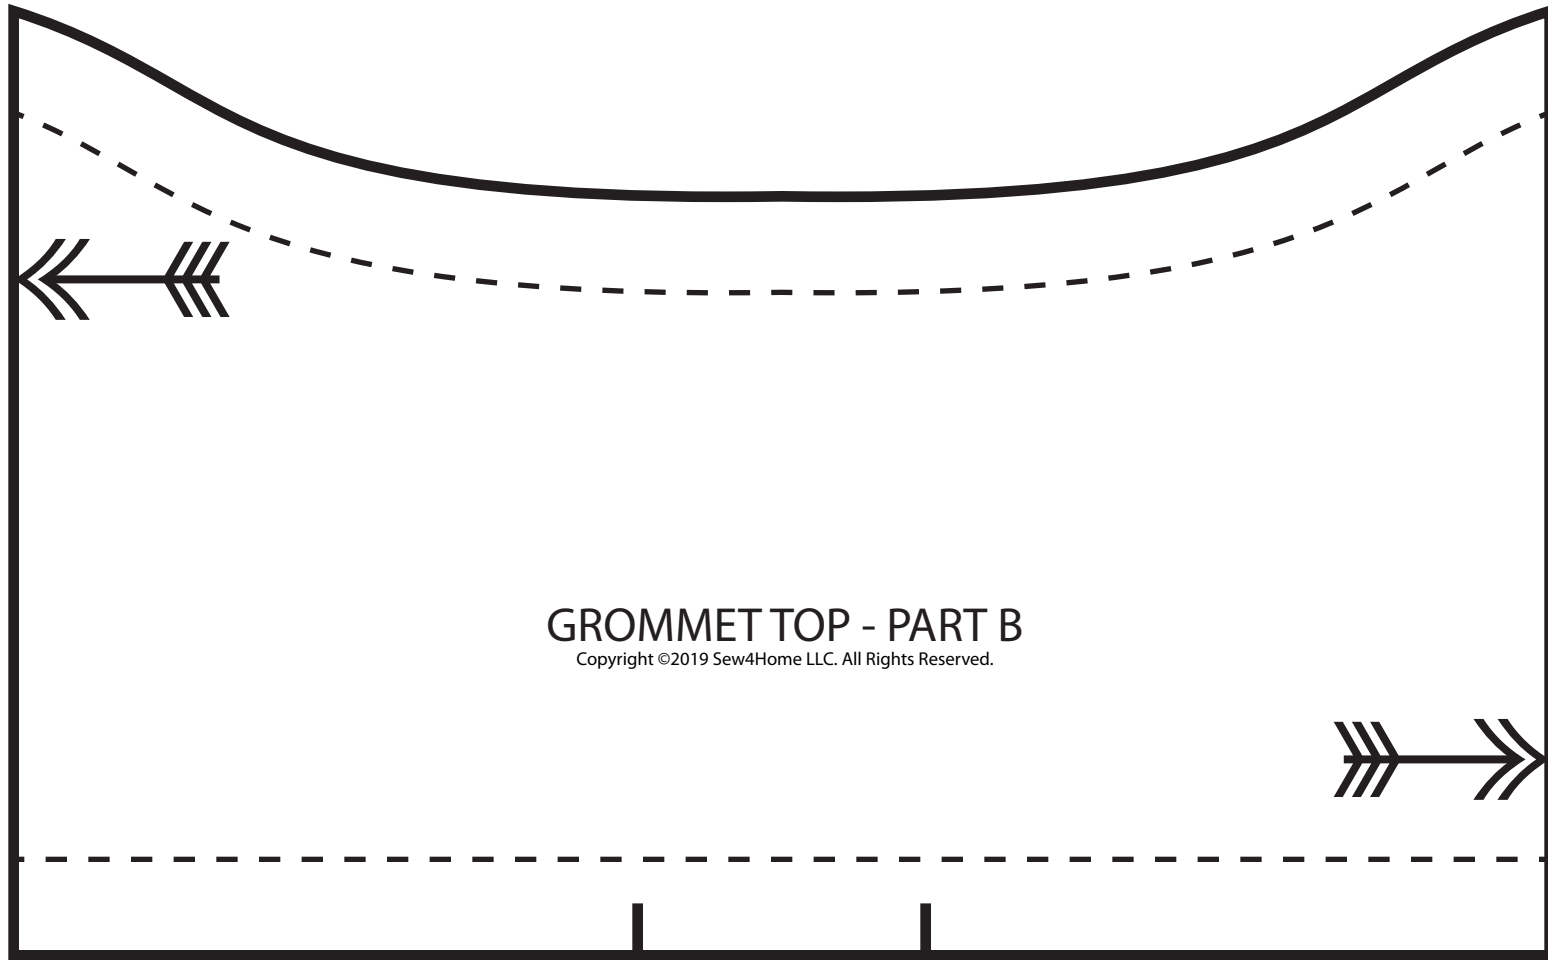

Confirm your printer output is accurate. This bar is exactly 8 inches long.

GROMMET TOP - PART A  
Copyright ©2019 Sew4Home LLC. All Rights Reserved.

**sew4home**™  
Transform your space.

IMPORTANT: Print this .pdf file actual size; do not size or scale to fit page.

Confirm your printer output is accurate. This bar is exactly 8 inches long.

Confirm your printer output is accurate. This bar is exactly 8 inches long.

**sew4home**™  
Transform your space.

IMPORTANT: Print this .pdf file actual size; do not size or scale to fit page.

Confirm your printer output is accurate. This bar is exactly 8 inches long.