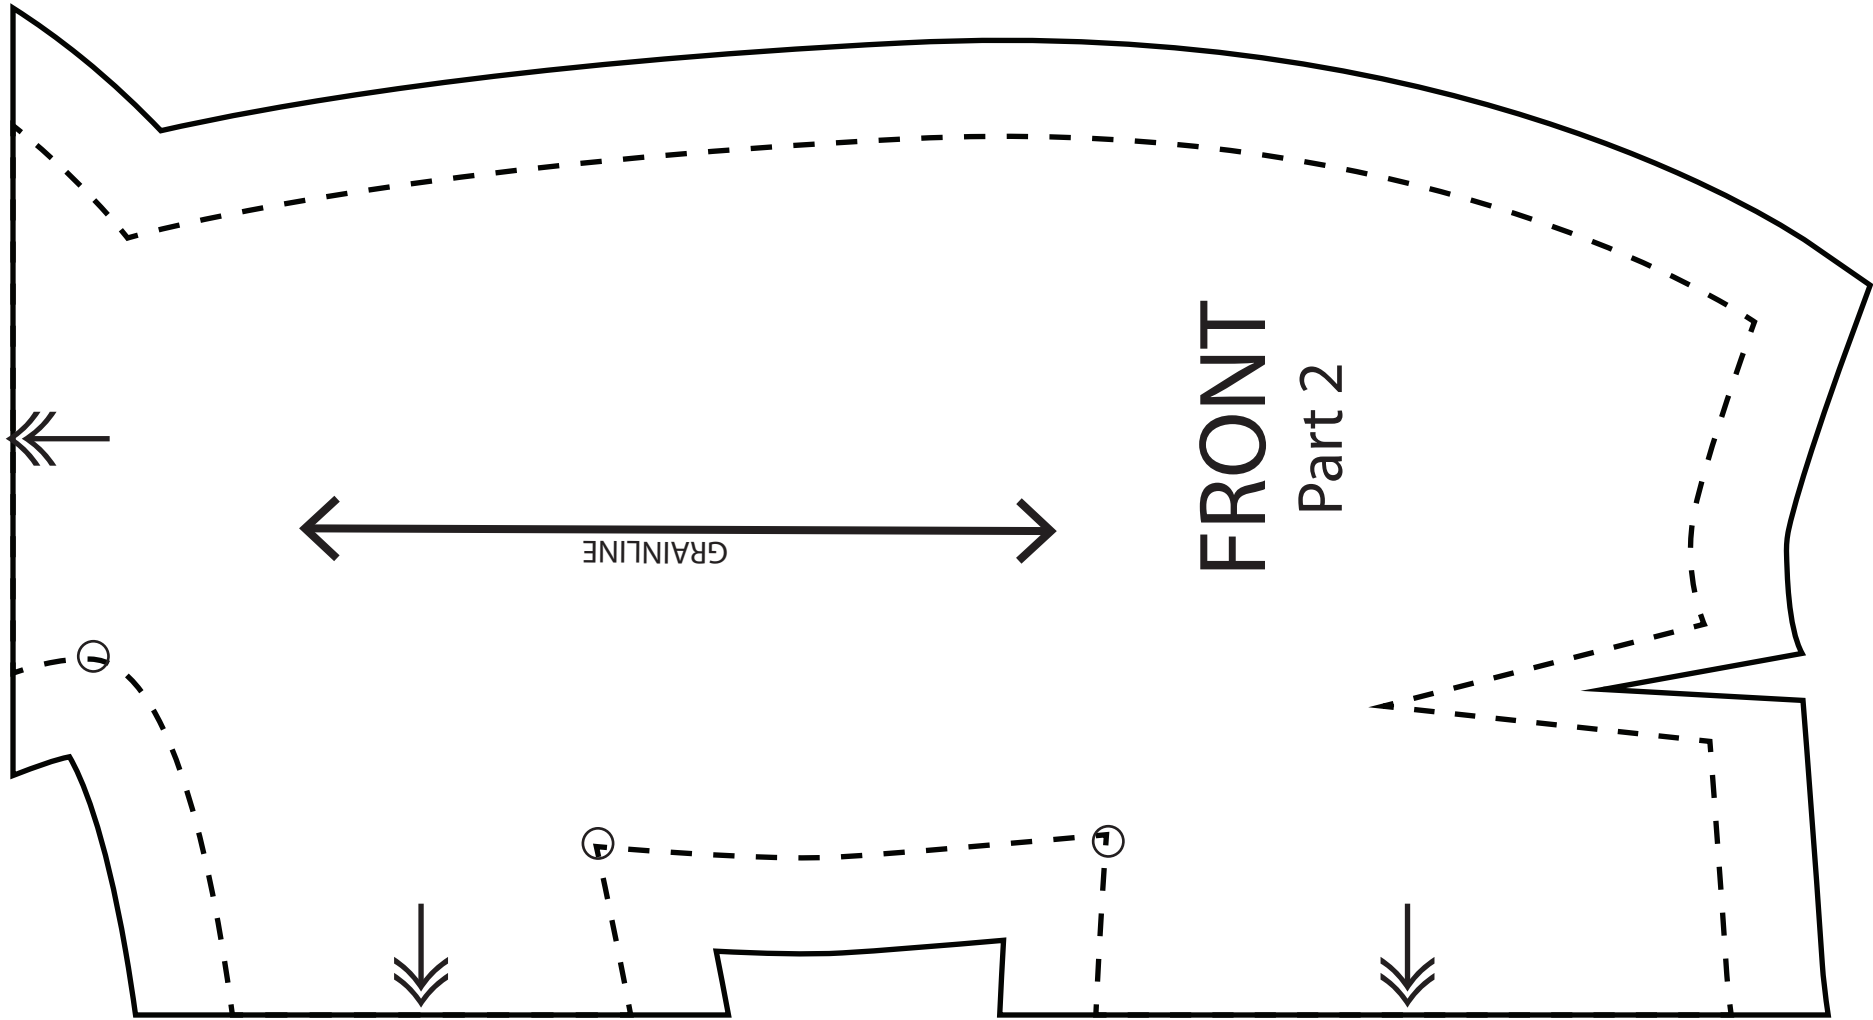

Confirm your printer output is accurate. This bar is exactly 6 inches long.

Confirm your printer output is accurate. This bar is exactly 6 inches long.

Confirm your printer output is accurate. This bar is exactly 6 inches long.

Confirm your printer output is accurate. This bar is exactly 6 inches long.

BACK
Part 1

Copyright ©2009-2018
Sew4Home LLC. All Rights Reserved.

Confirm your printer output is accurate. This bar is exactly 6 inches long.

sew4home™
Transform your space.

IMPORTANT: Print this .pdf file actual size; do not size or scale to fit page.

Confirm your printer output is accurate. This bar is exactly 6 inches long.