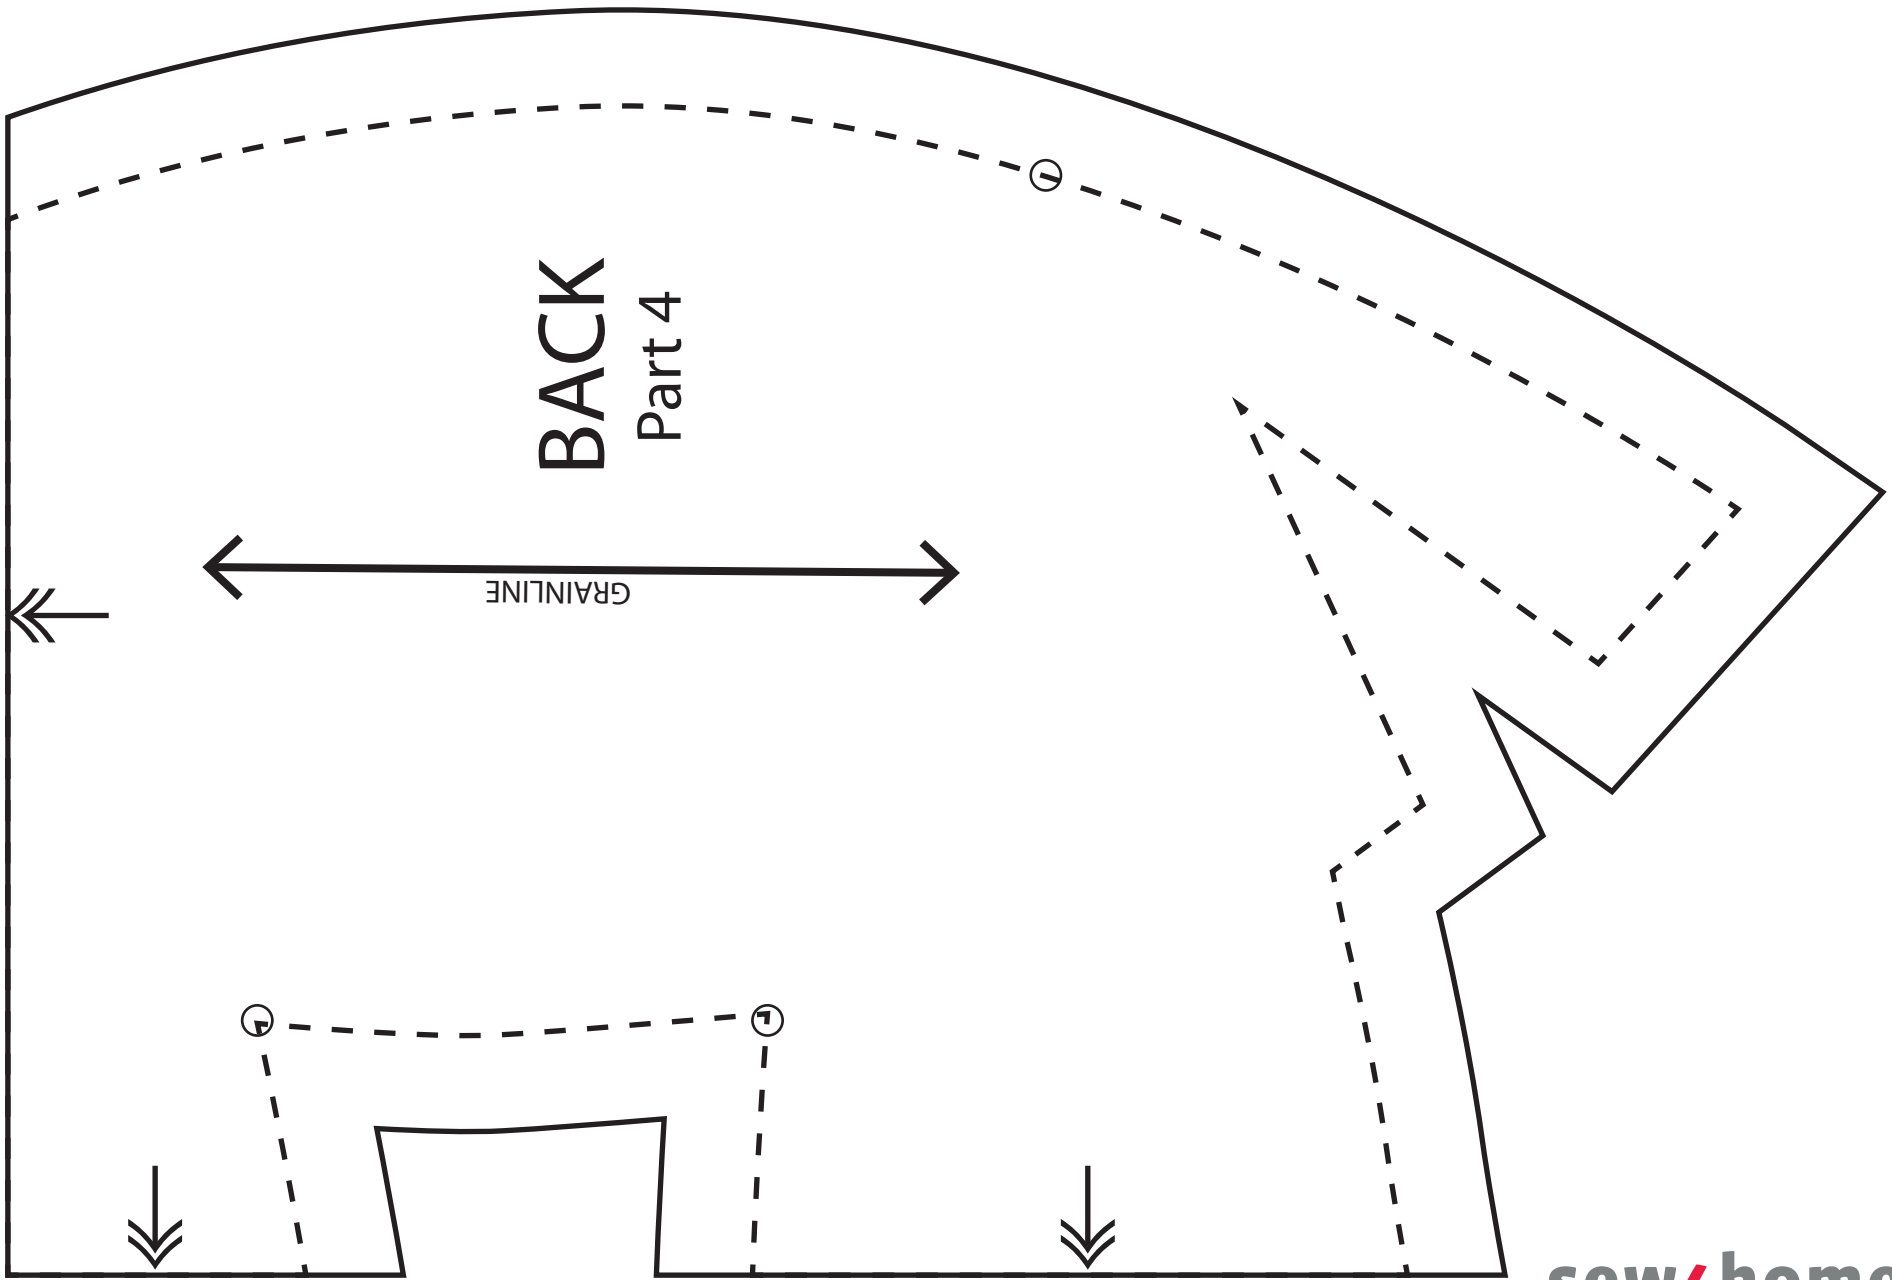

Confirm your printer output is accurate. This bar is exactly 6 inches long.

Confirm your printer output is accurate. This bar is exactly 6 inches long.

Confirm your printer output is accurate. This bar is exactly 6 inches long.

Confirm your printer output is accurate. This bar is exactly 6 inches long.

BACK
Part 1

Copyright ©2009-2018
Sew4Home LLC. All Rights Reserved.

Confirm your printer output is accurate. This bar is exactly 6 inches long.

sew4home™
Transform your space.

IMPORTANT: Print this .pdf file actual size; do not size or scale to fit page.

Confirm your printer output is accurate. This bar is exactly 6 inches long.