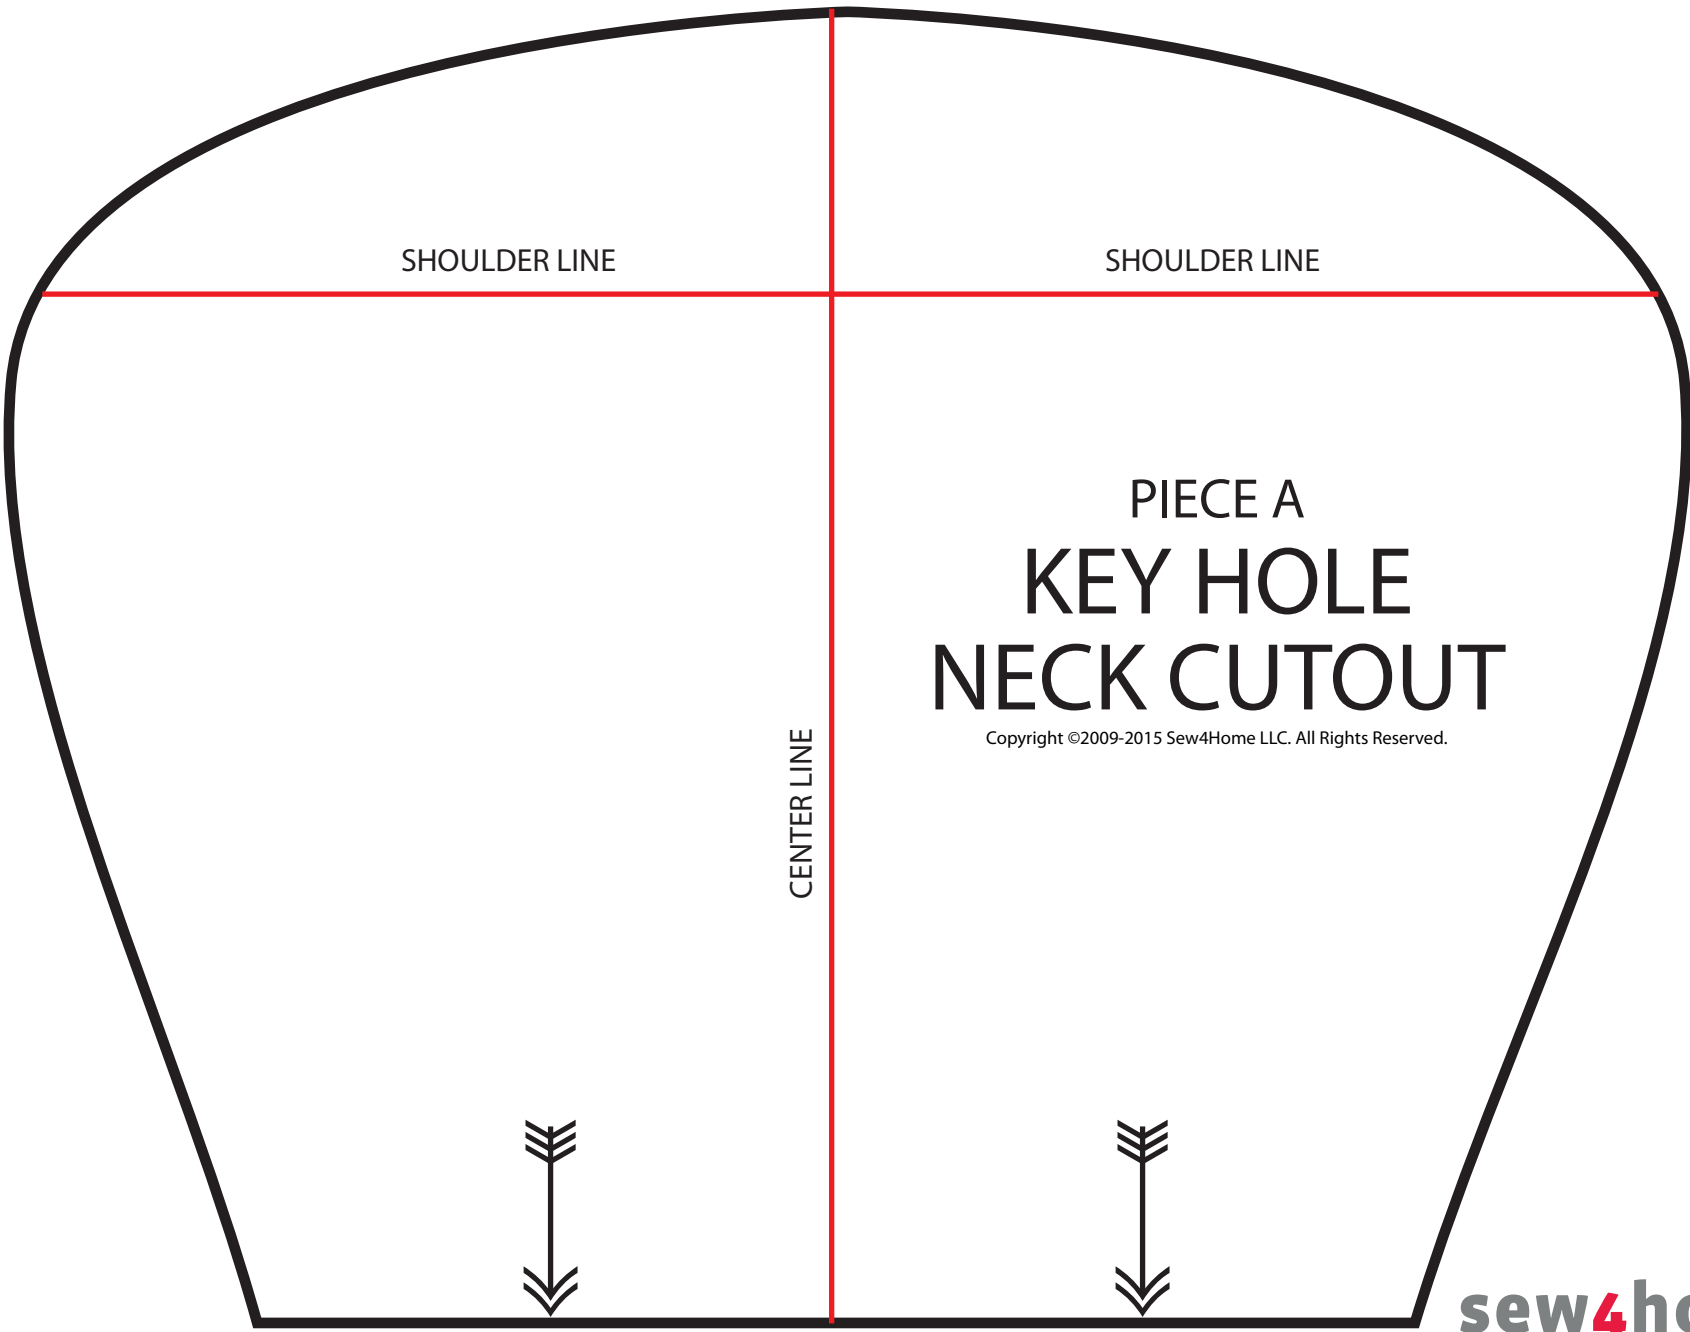

Confirm your printer output is accurate. This bar is exactly 6 inches long.

PIECE A
KEY HOLE
NECK CUTOUT

Copyright ©2009-2015 Sew4Home LLC. All Rights Reserved.