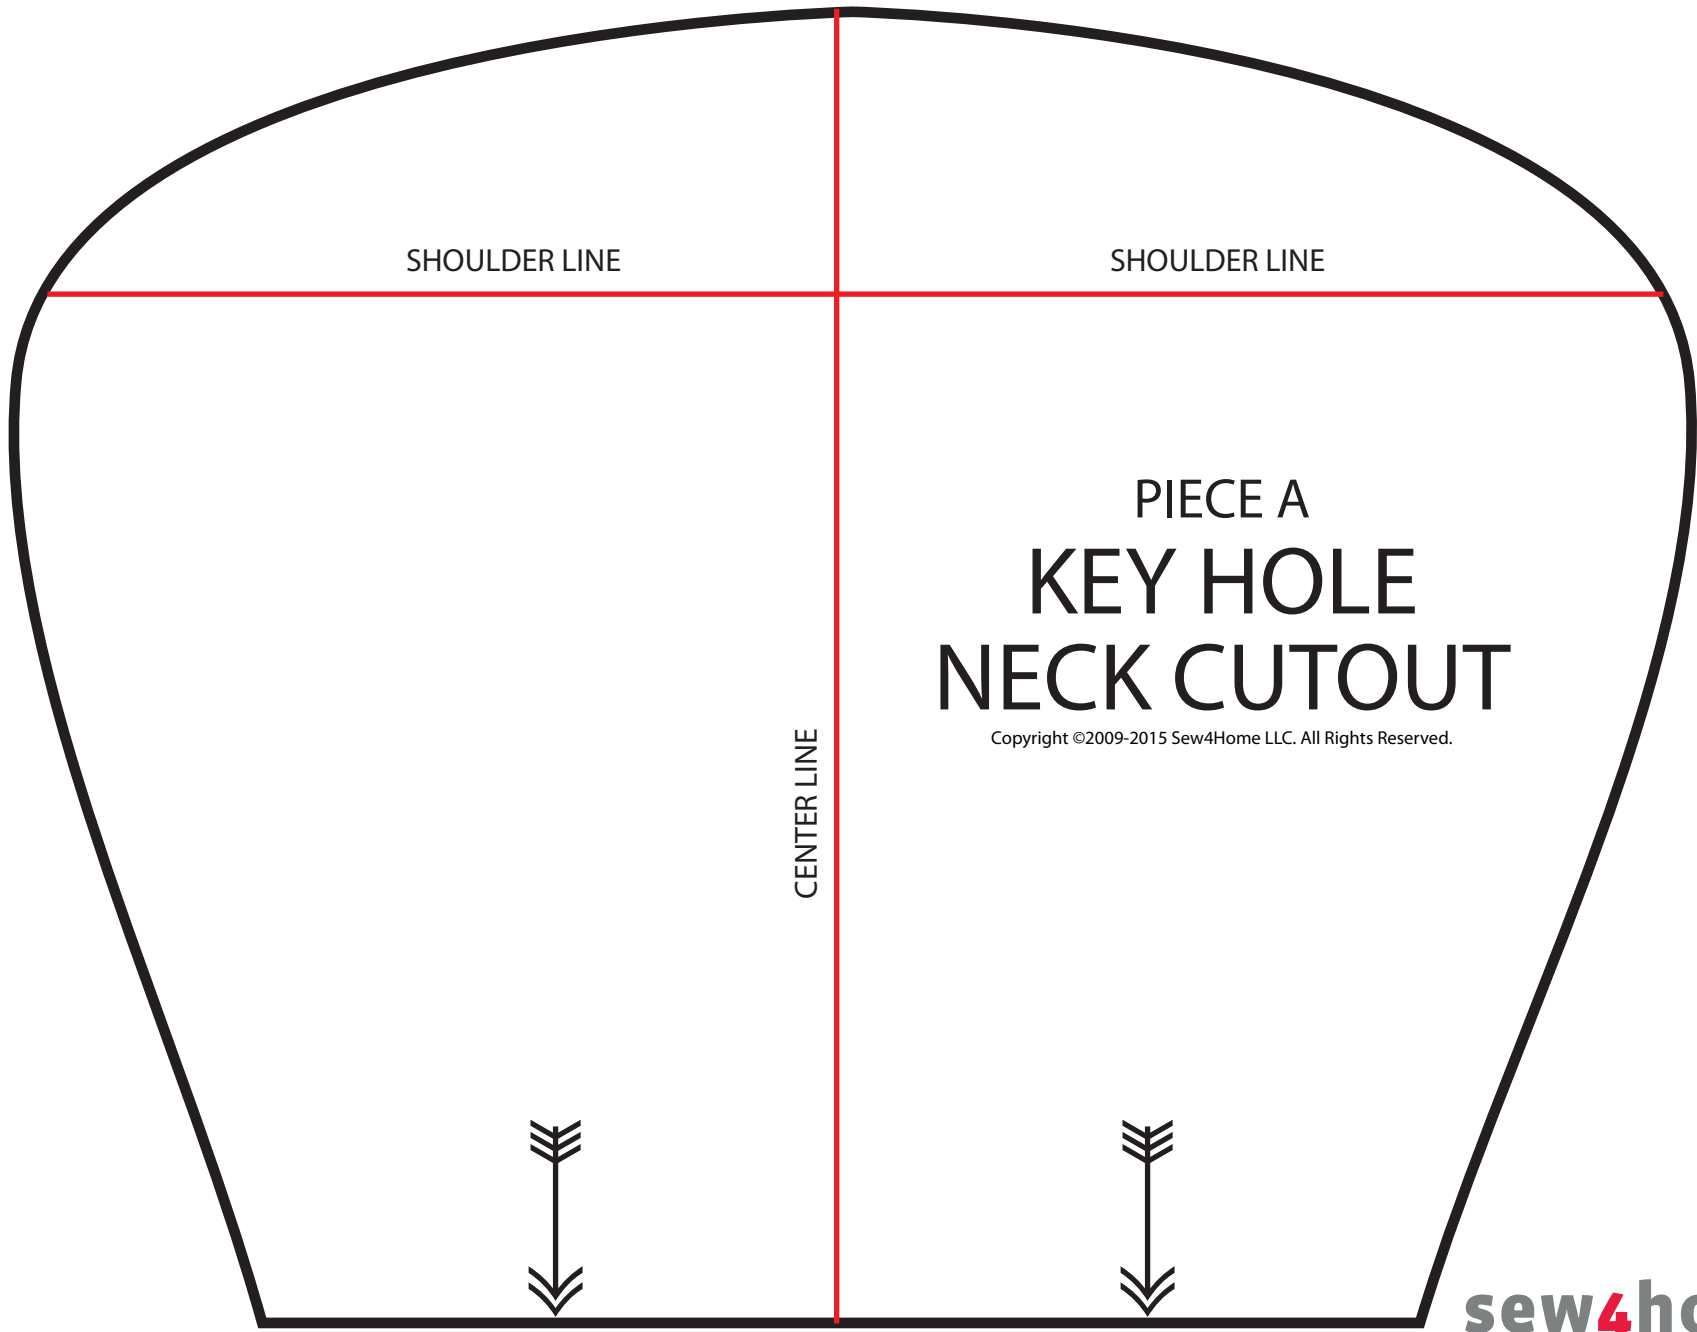

Confirm your printer output is accurate. This bar is exactly 6 inches long.

PIECE A
KEY HOLE
NECK CUTOUT

Copyright ©2009-2015 Sew4Home LLC. All Rights Reserved.