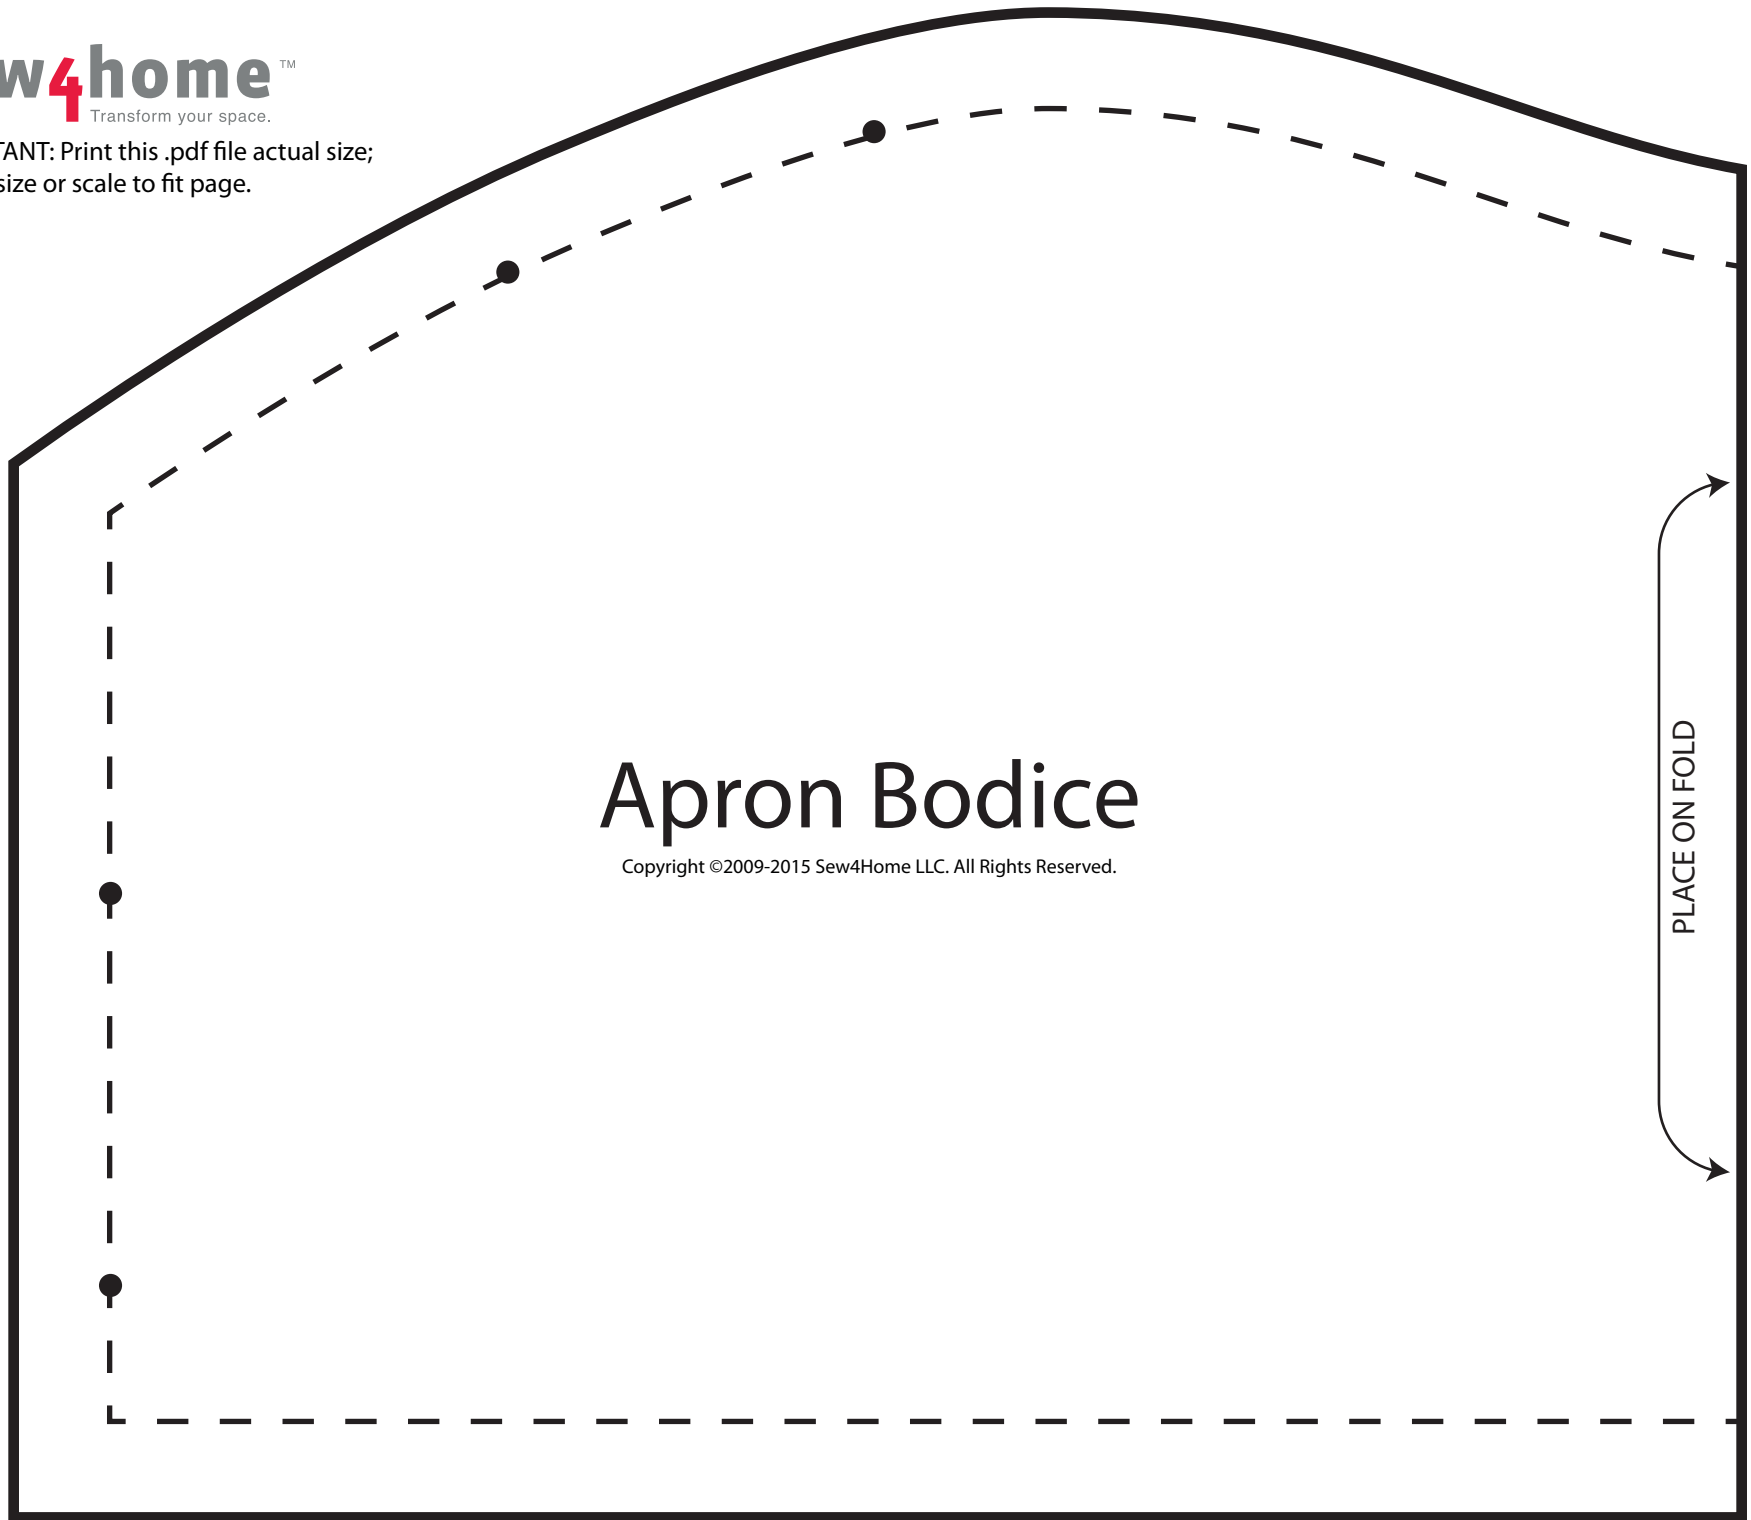

IMPORTANT: Print this .pdf file actual size;
do not size or scale to fit page.

Apron Bodice

Copyright ©2009-2015 Sew4Home LLC. All Rights Reserved.

PLACE ON FOLD

Confirm that your printer output is accurate. This line is 8 inches long.